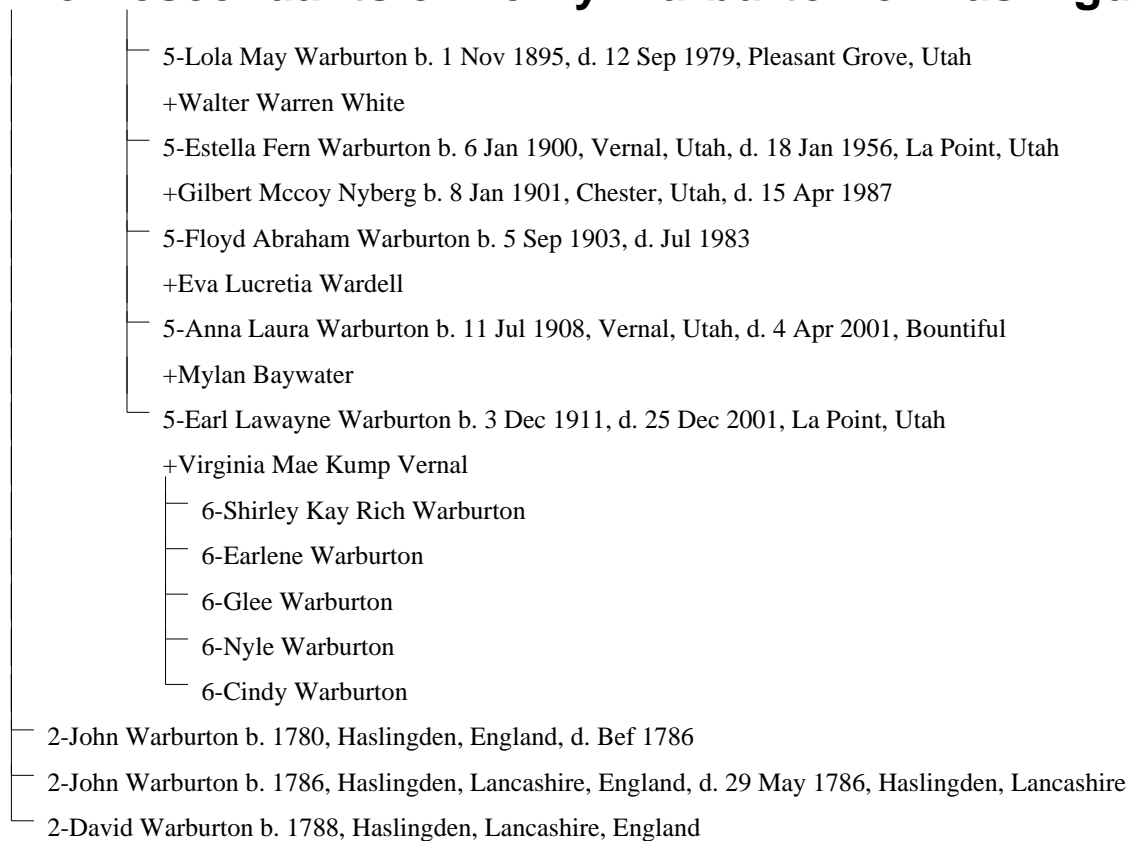

The Descendants of Henry Warburton of Haslingden