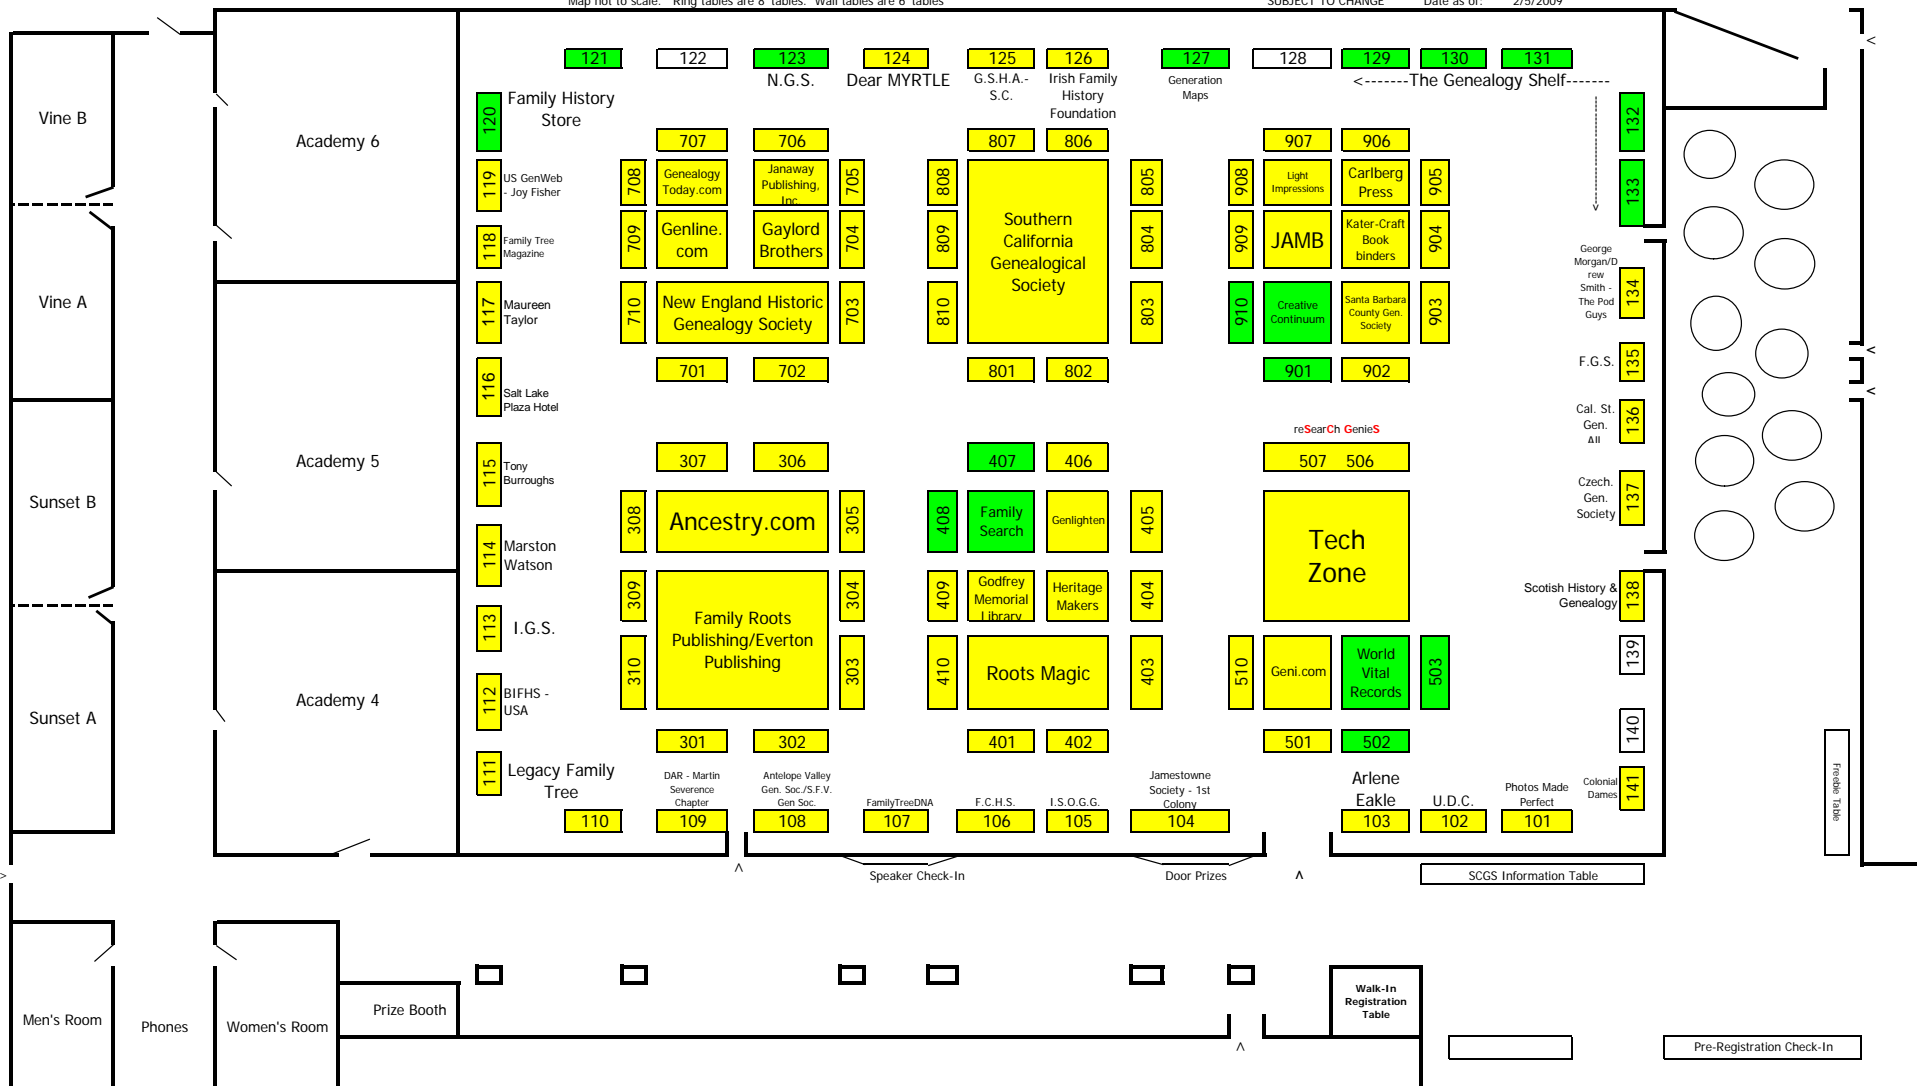

Southern California Genealogy Jamboree
Marriott Burbank Airport Hotel and Convention Center
Burbank, California
June 26 - 28, 2009

SUBJECT TO CHANGE Date as of: 2/5/2009

Paid
 Reserved