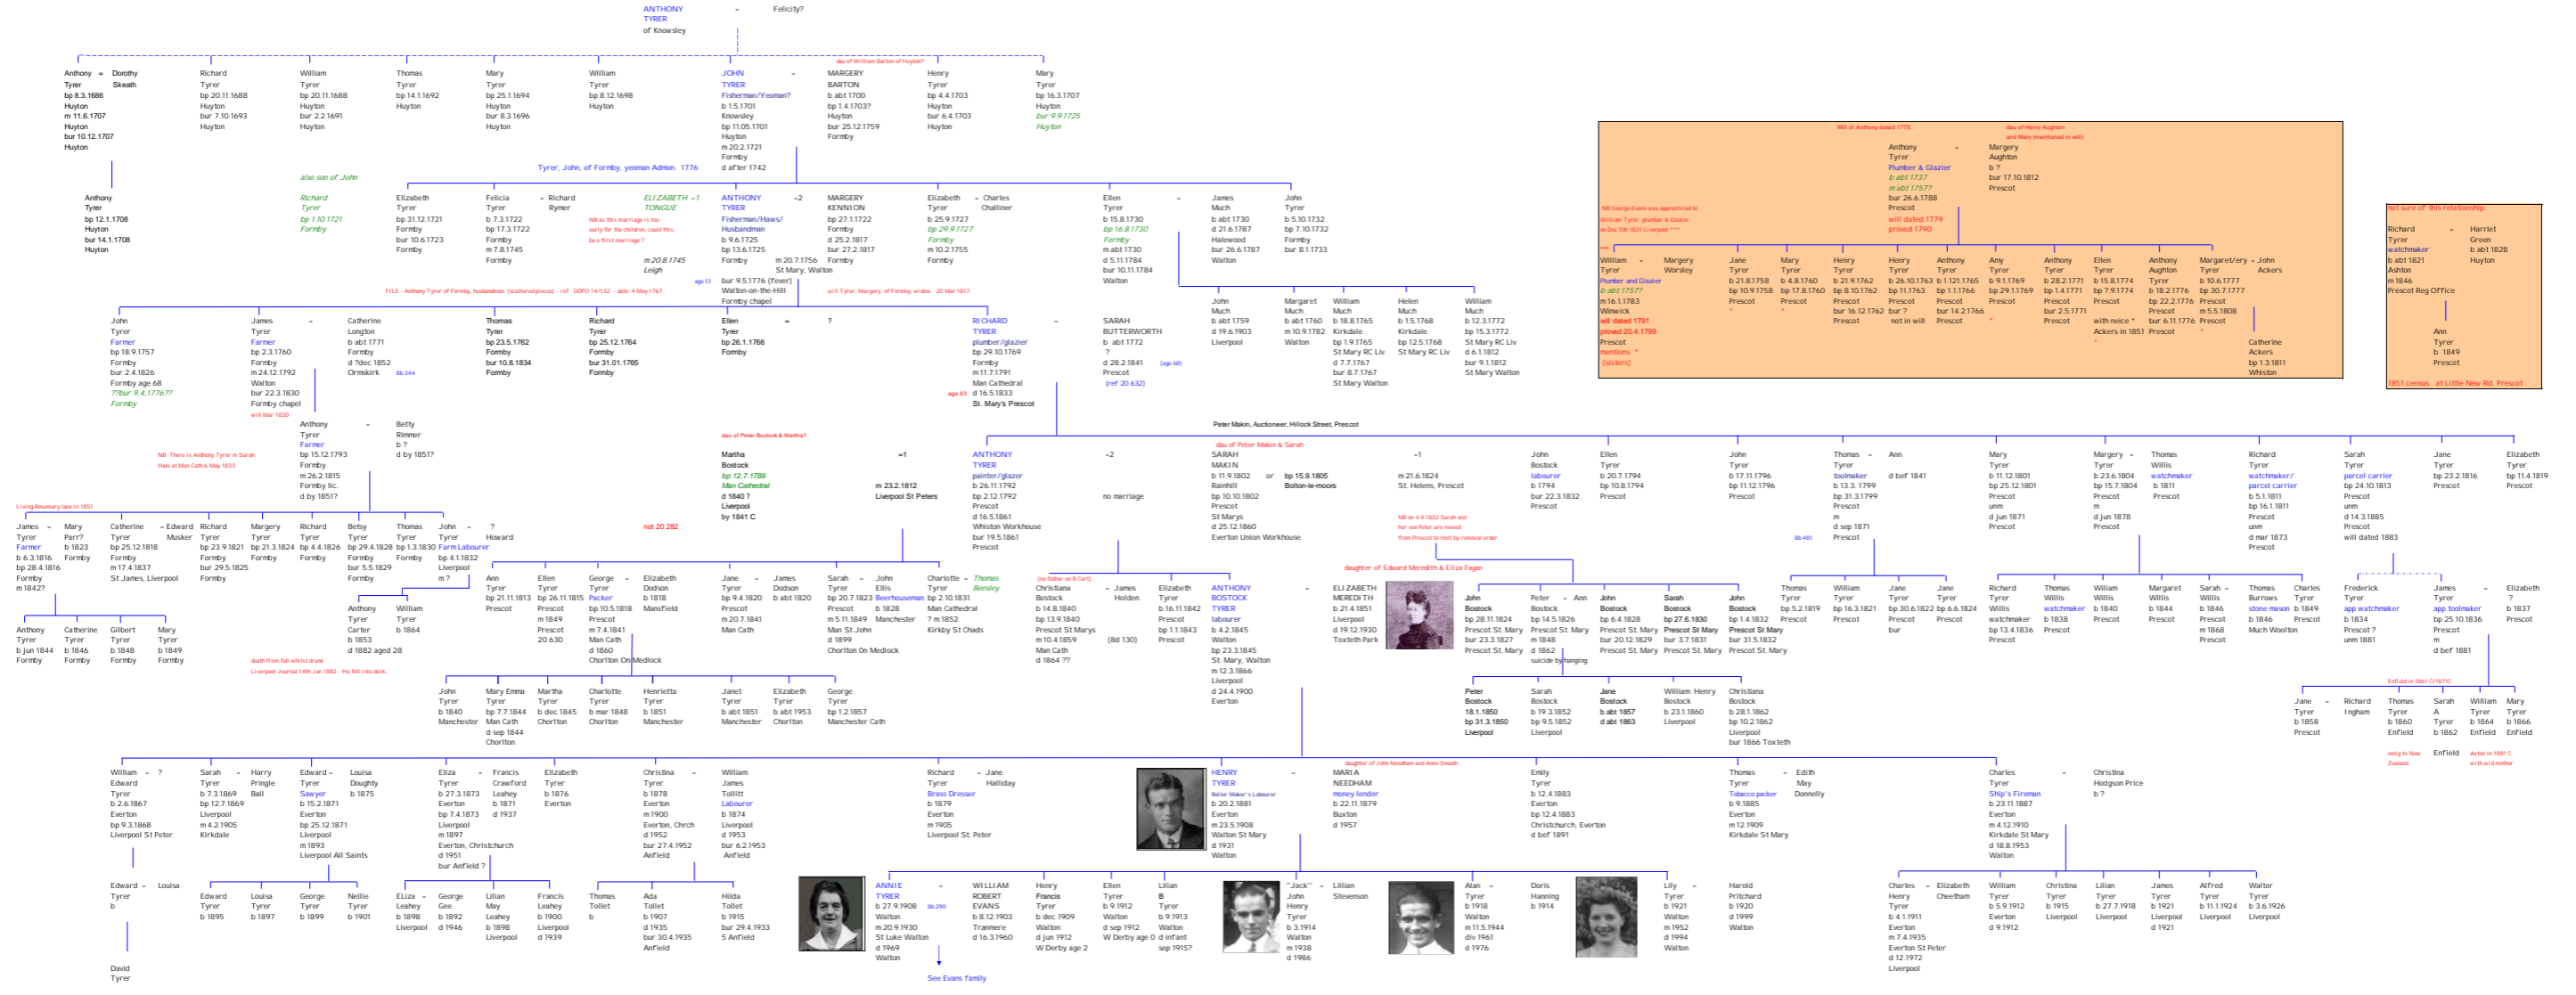

THE TYRER FAMILY TREE

Key

- b born
- bp baptised (PR)
- m married
- d died
- bur buried
- ? unconfirmed
- sp 1. 10. 1721 guesswork (GI)
- Forby
- possible link