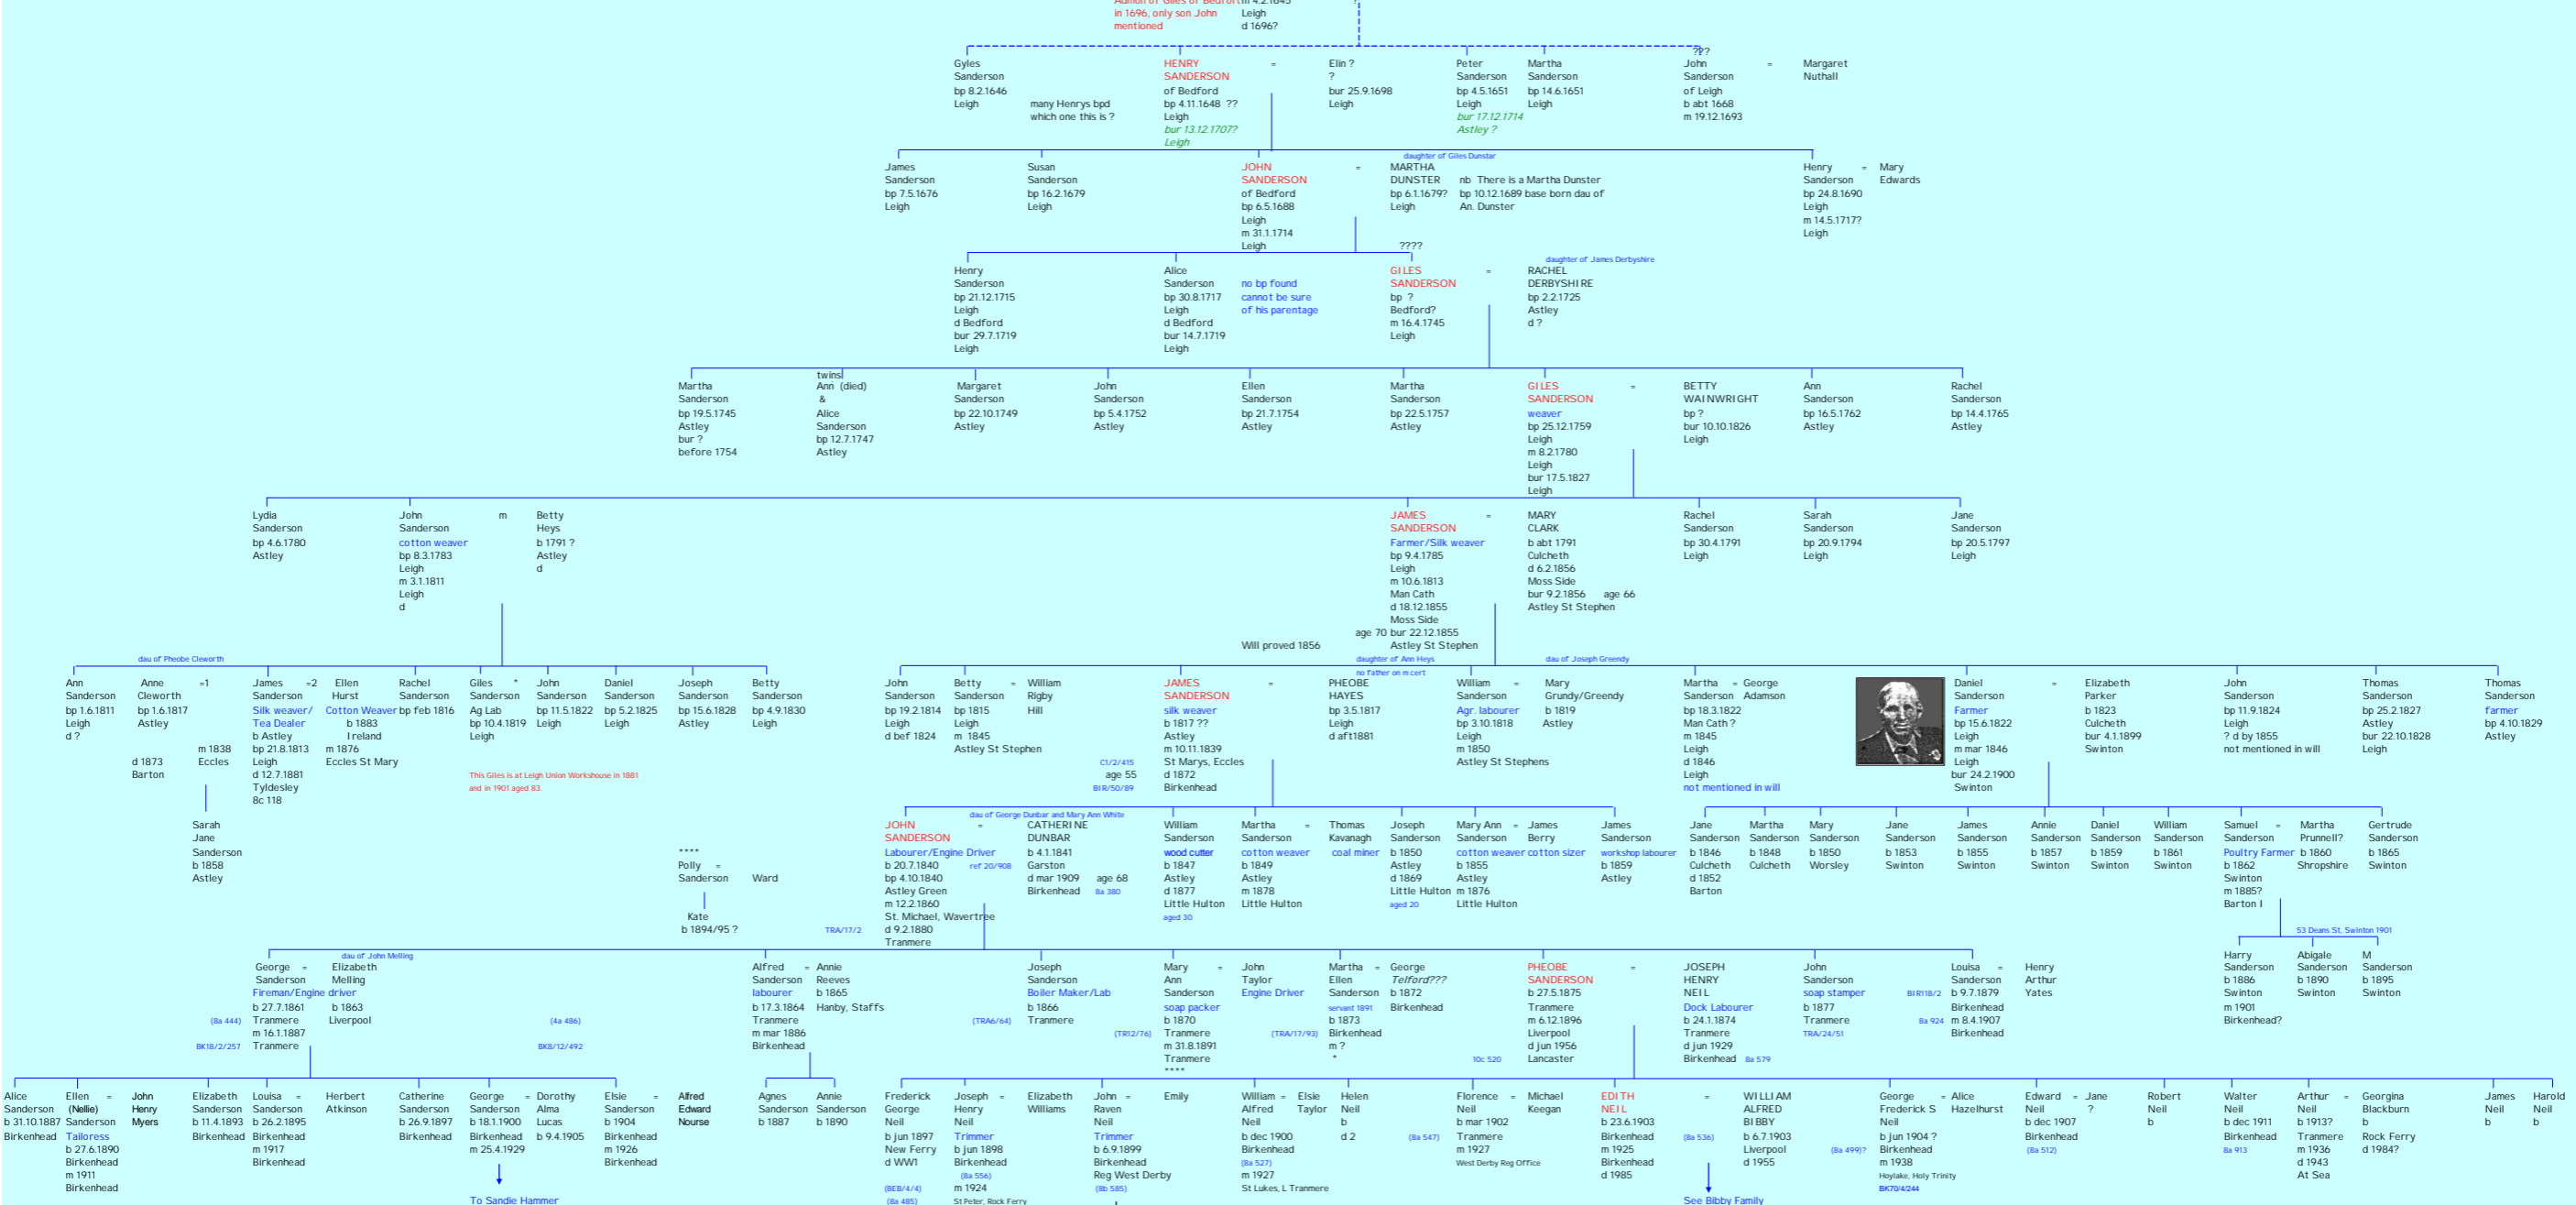

THE SANDERSON FAMILY TREE
Of Leigh/Bedford, Lancs

Ellen Sanderson of Bedfordth bp 7.4.1611 Leigh
William Sanderson of Bedfordth bp 13.5.1612 Leigh
Henrie Sanderson of Bedfordth bp 21.8.1625 Leigh
Ellen Sanderson of Astley bp 23.11.1621 Leigh
GYLES SANDERSON of Astley bp 7.10.1625 Leigh
ELIN SALE
Henrie Sanderson of Bedfordth bp 4.3.1627 Leigh
John Sanderson of Bedfordth bp 8.7.1627 Leigh
Thomas Sanderson of Bedfordth 1.4.1630 Leigh
John Sanderson of Bedfordth 25.11.1632 Leigh

KEY

- b born
- bp baptized
- m married
- d died
- bur buried
- tp Leigh unconfirmed
- (Ba 485) BMD ref
- ----- definite link
- - - - - possible link