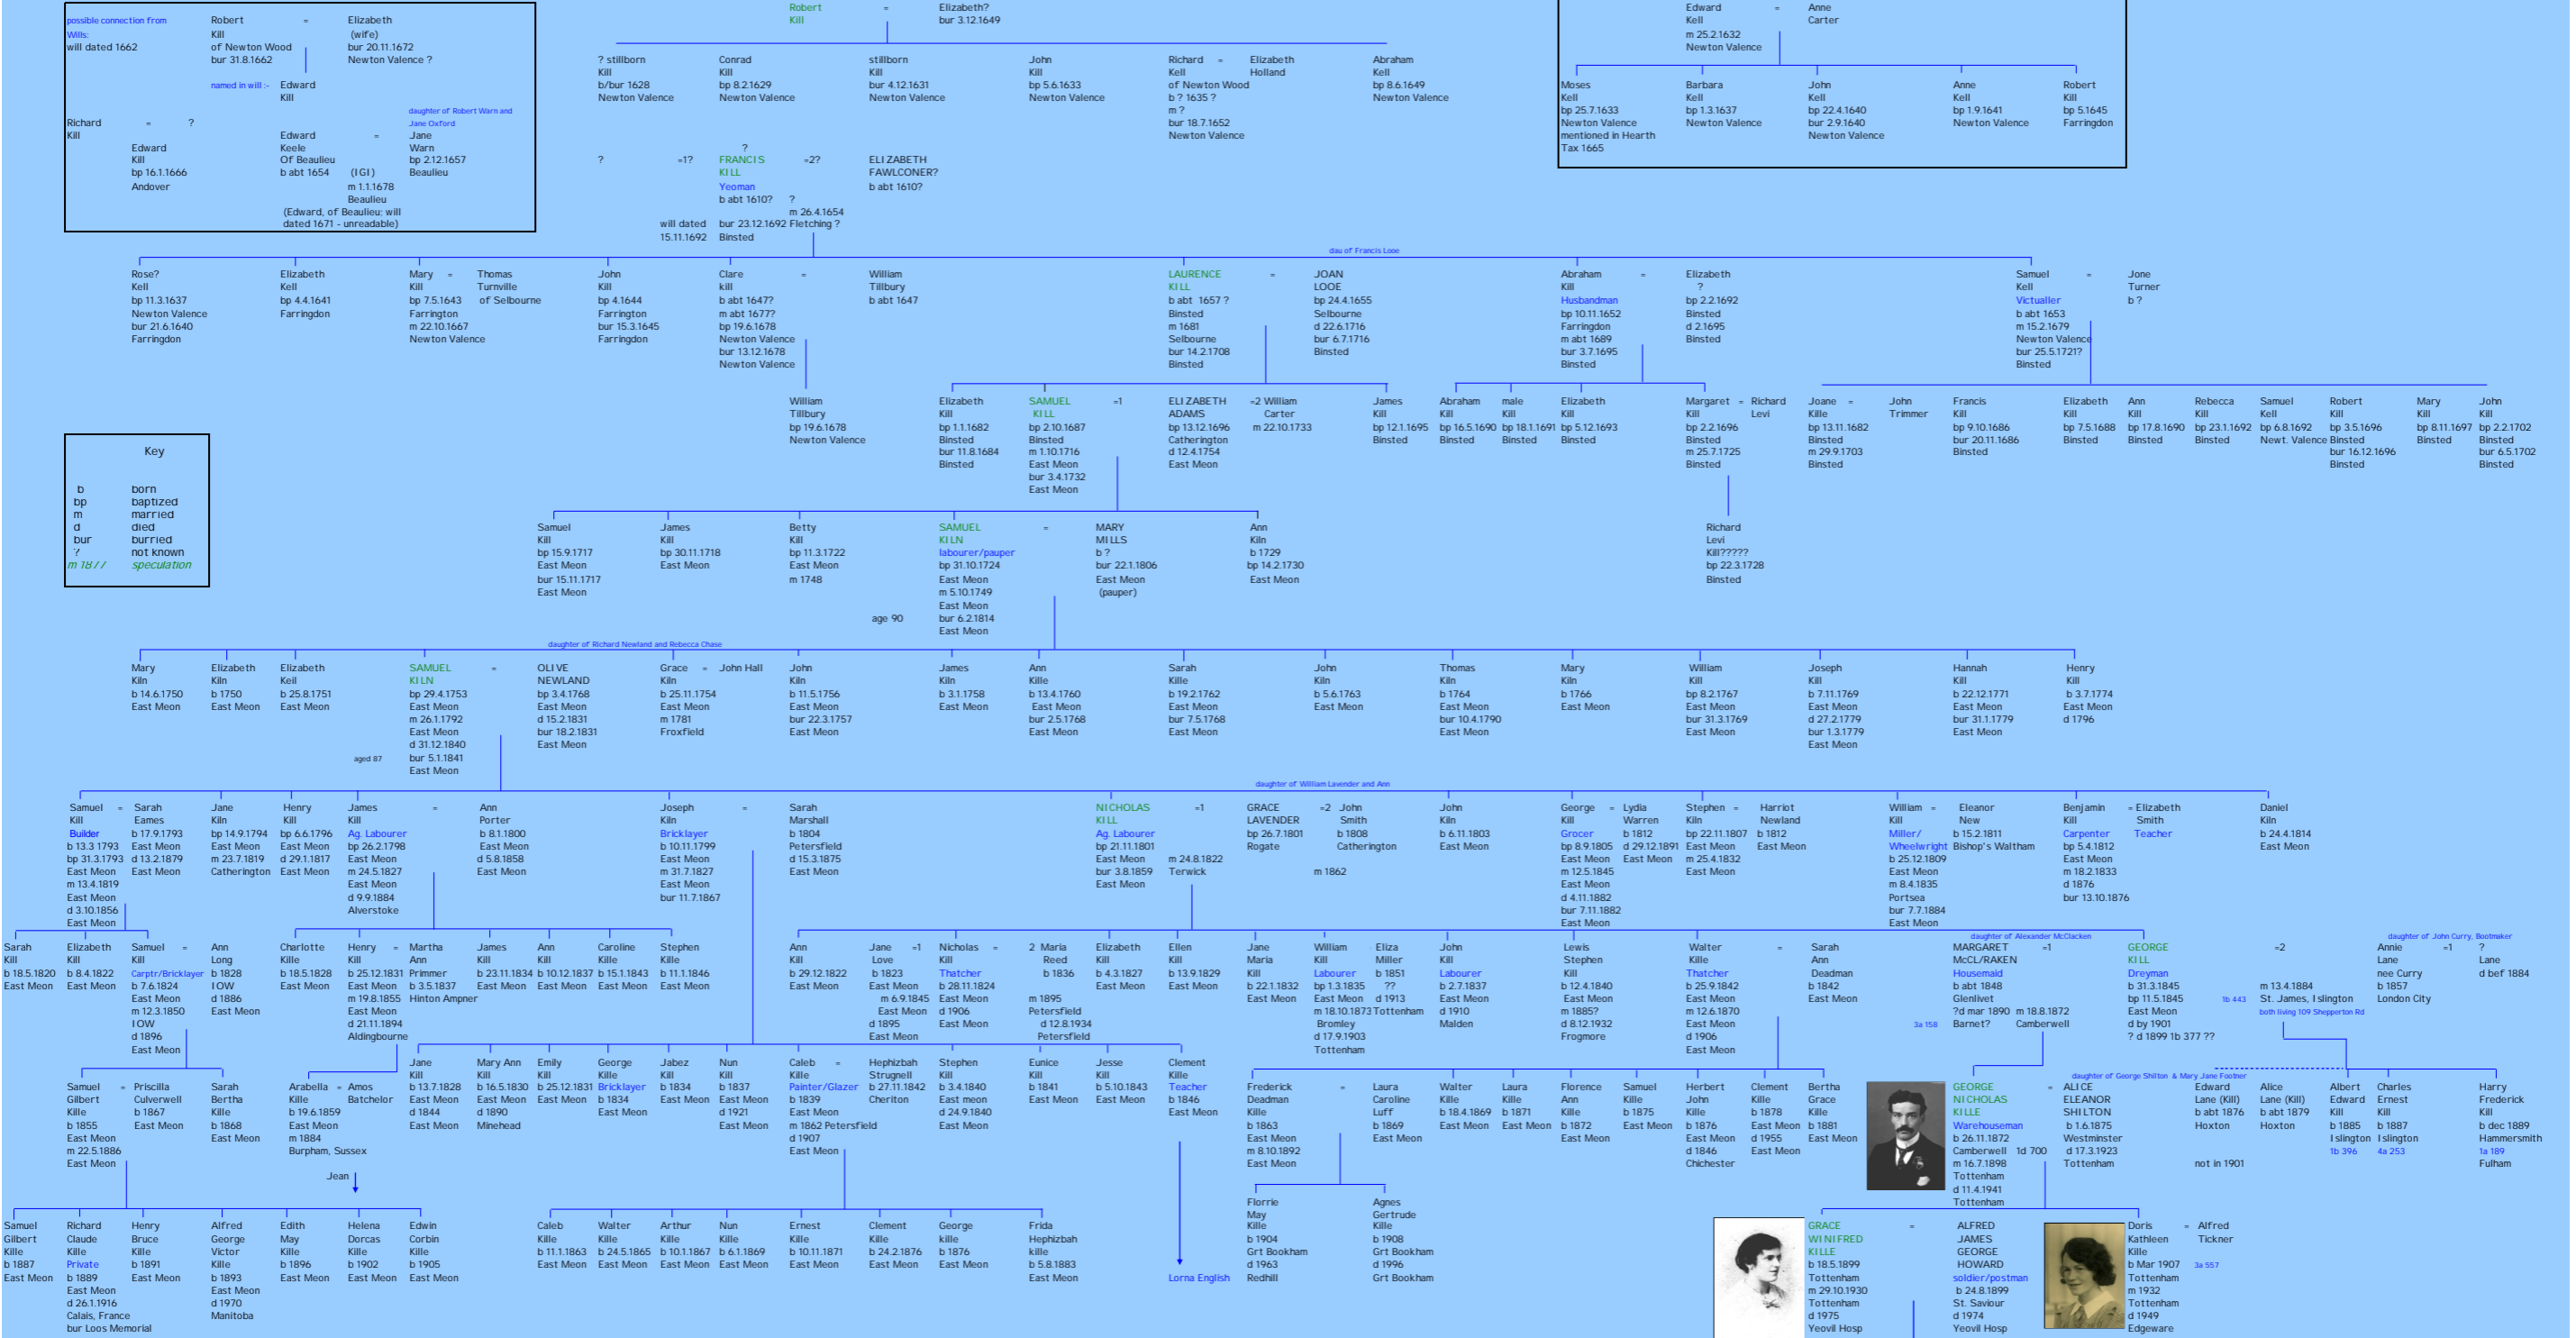

THE KILL FAMILY TREE

possible connection from Mills, will dated 1662. Robert Kill = Elizabeth (wife) of Newton Wood bur 31.8.1662. Elizabeth bur 20.11.1672 Newton Valence ?

Edward Kill = Anne Carter. Edward Kill m 25.2.1632 Newton Valence. Anne Carter bur 3.12.1649. Children: Moses Kill, Barbara Kill, John Kill, Anne Kill, Robert Kill.

Key: b born, bp baptized, m married, d died, bur buried, ? not known, m 18 // speculation.

See Howard Family