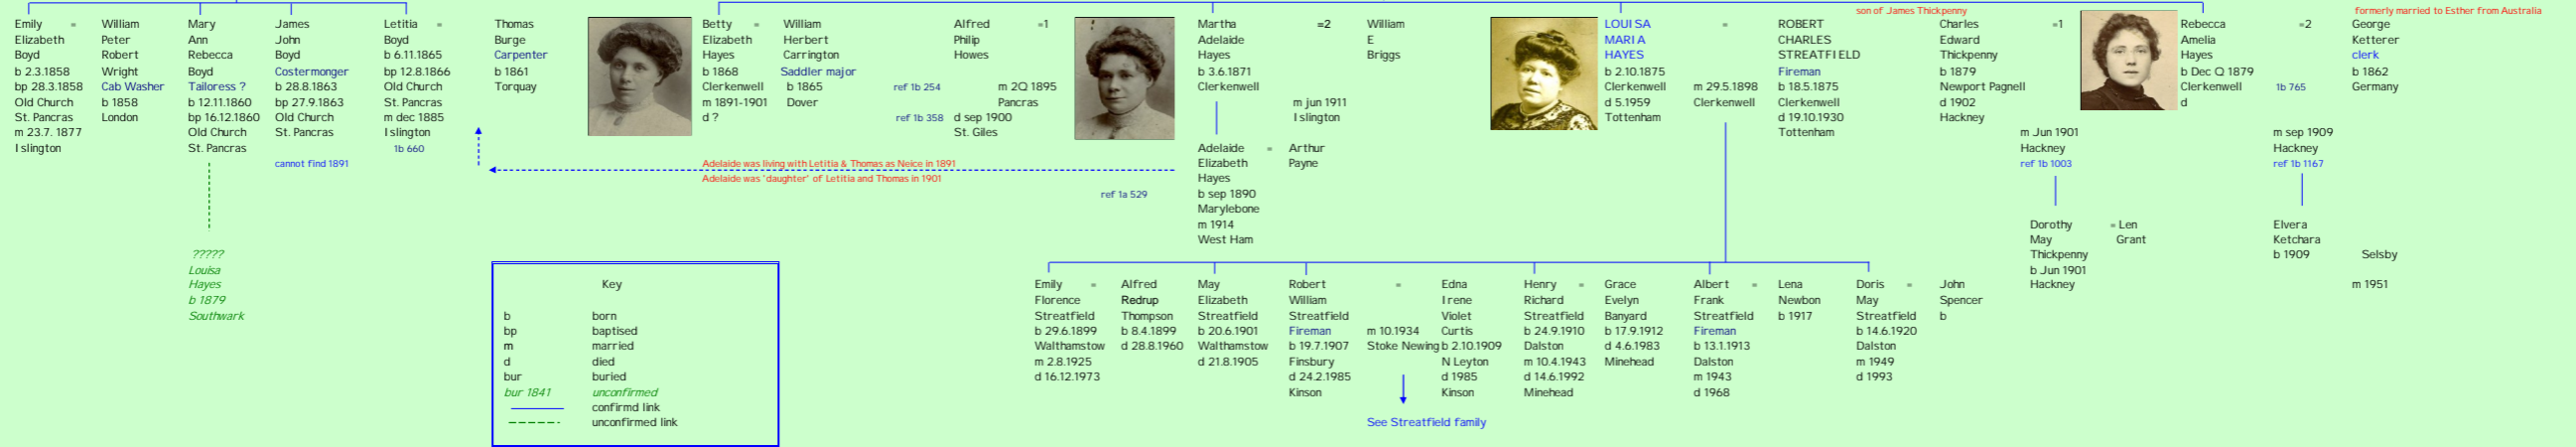

THE HAYES FAMILY TREE

dau of Samuel Braben, Engineer
 If Samuel is the father, 1841 Census at Burden, Bolton Le Moors Samuel aged 65 and wife Mary.
 1824/25 Baines Directory - Samuel Brabin ar Burden, Bolton
 Bedford. Order of filiation and maintenance of Betsy, bastard child of Samuel Brabbin of Pennington, plasterer, and Ellen Marsh, singlewoman - ref. CSP/2803/77 - date: 1821 21 Jul

Key	
b	born
bp	baptised
m	married
d	died
bur	buried
bur 1841	unconfirmed
—	confirmed link
- - - - -	unconfirmed link

?????
 Louisa Hayes b 1879 Southwark

See Streatfield Family

Mills Family Tree