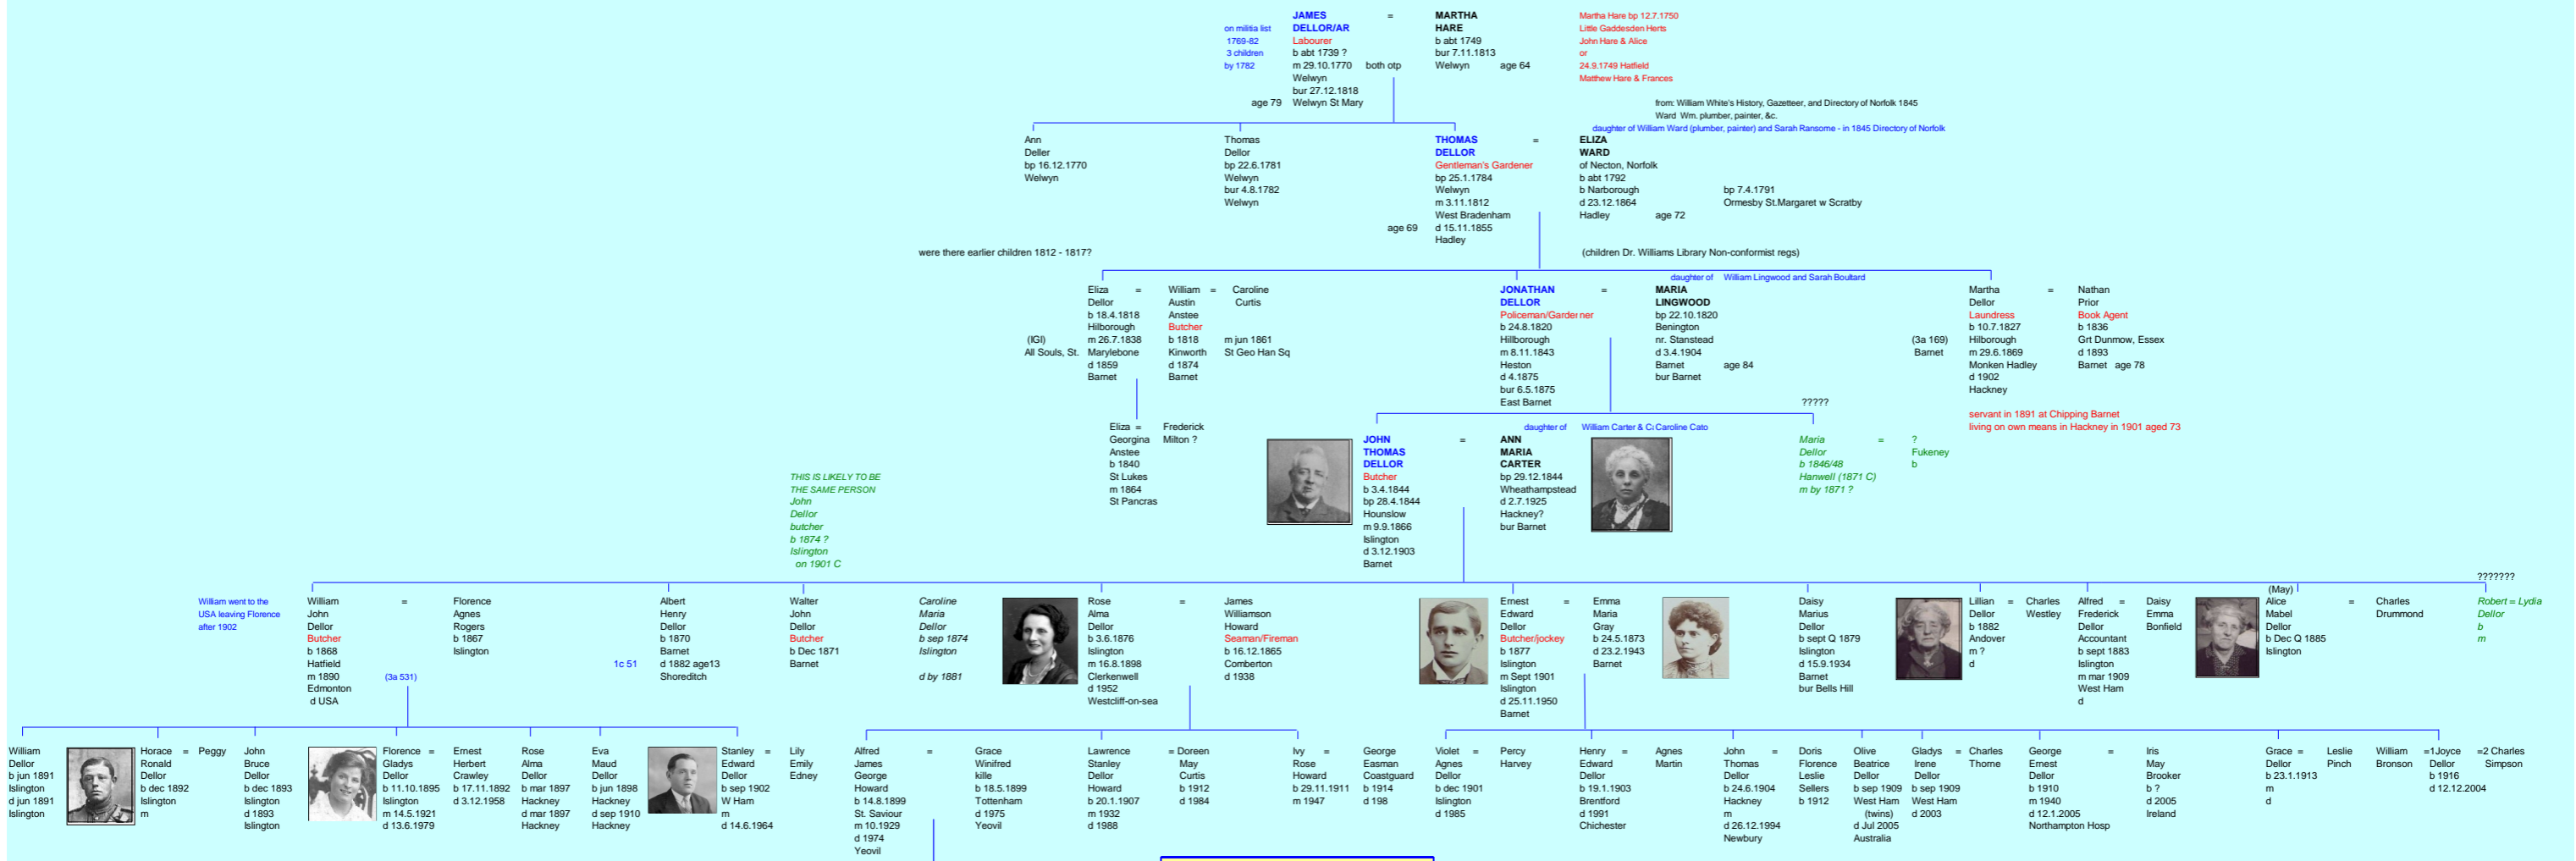

THE DELLOR FAMILY TREE

KEY

- b born
- bp baptised
- m married
- d died
- bur buried
- d dec 1855 unconfirmed

THIS IS LIKELY TO BE THE SAME PERSON John Dellor butcher b 1874 ? Islington on 1901 C

Juliet Evans' family