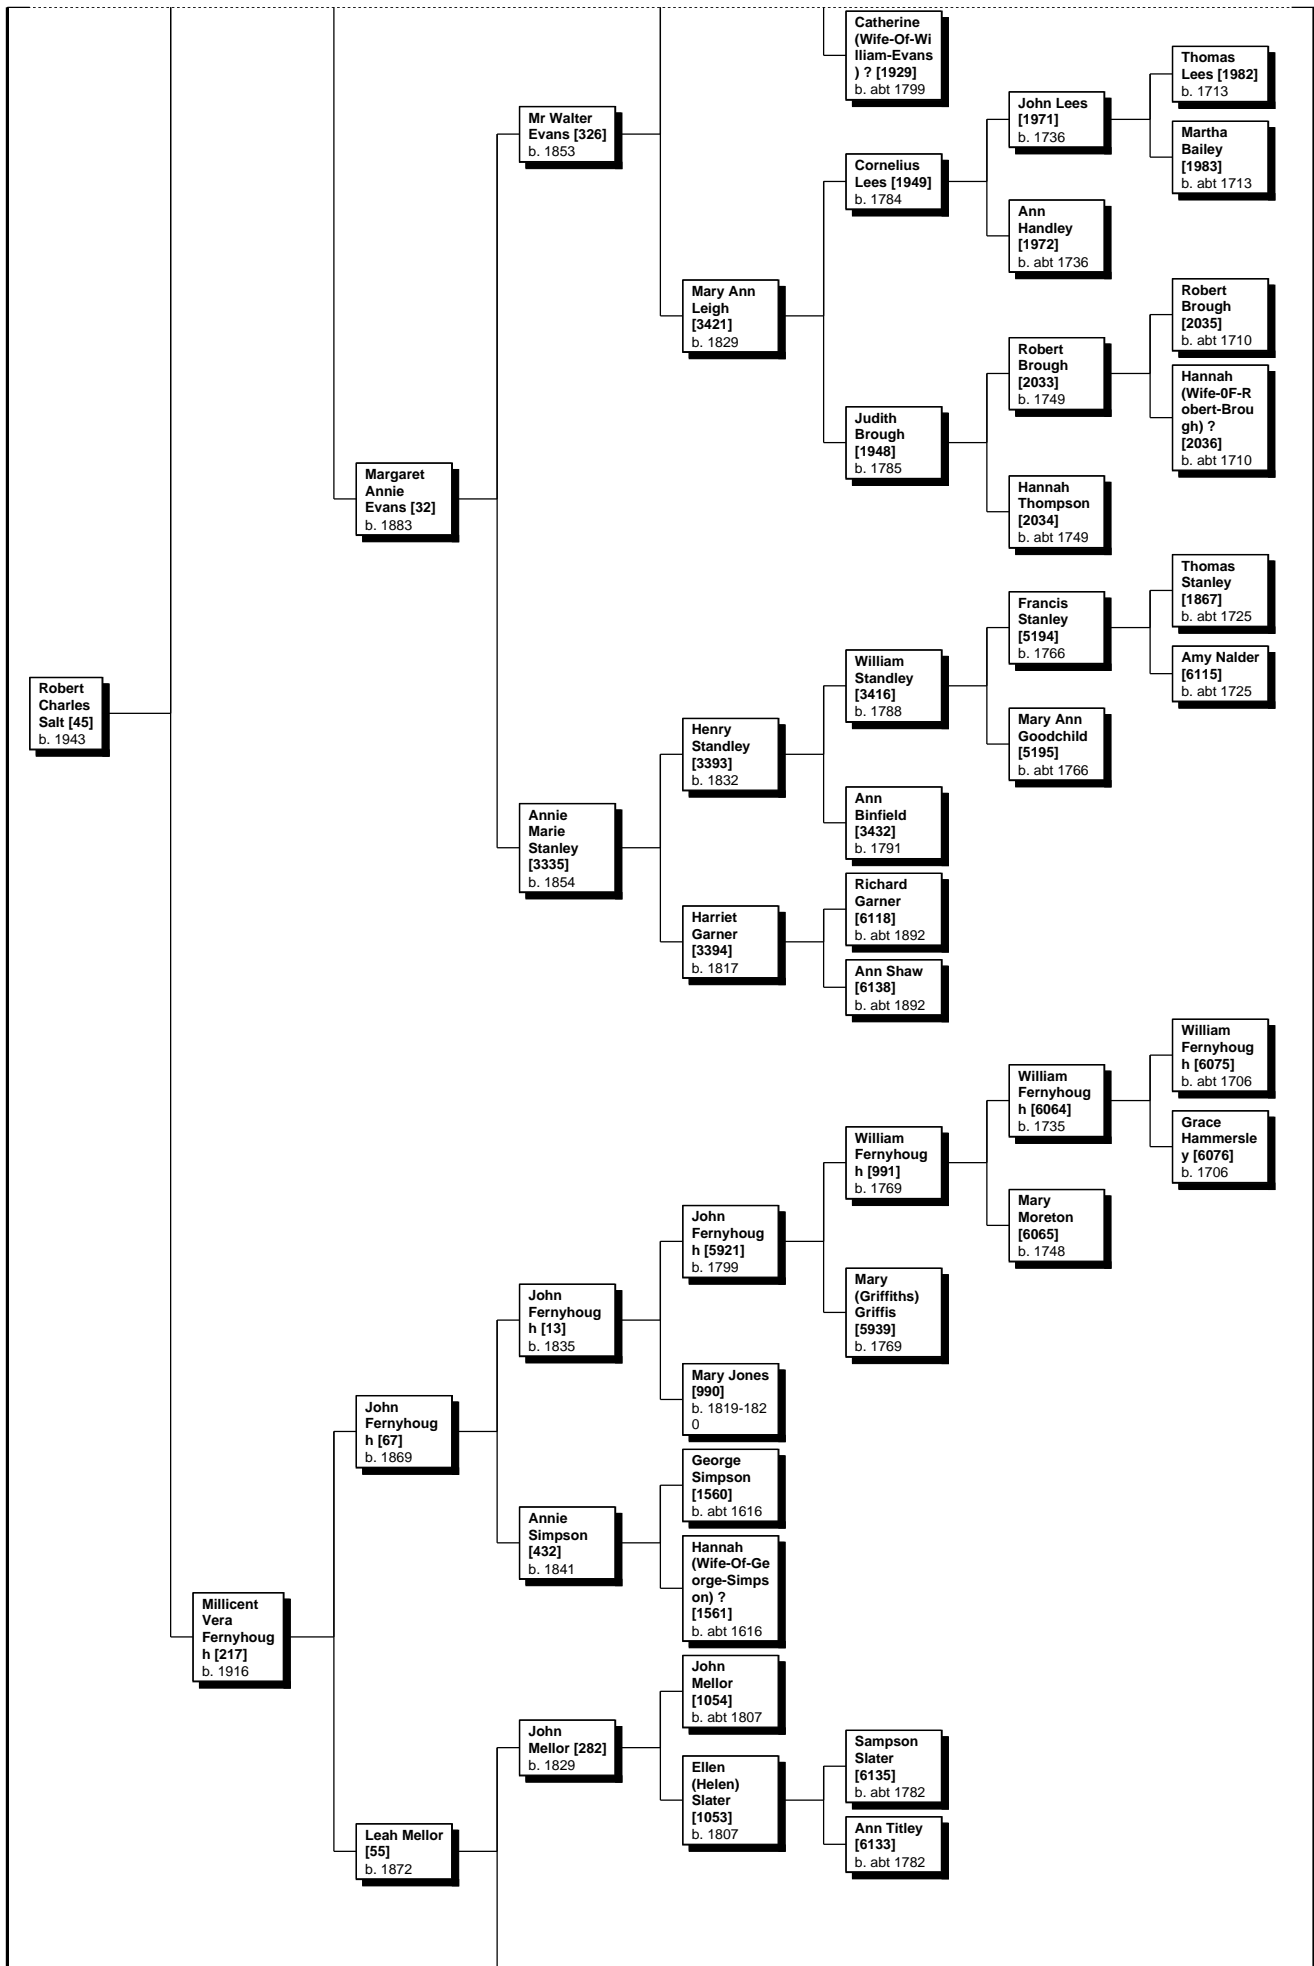

Ancestors of Robert Charles Salt

Mrs
Hannah
(Wife-Of-Jo
hn-Mellor)
? [283]
b. abt 1842