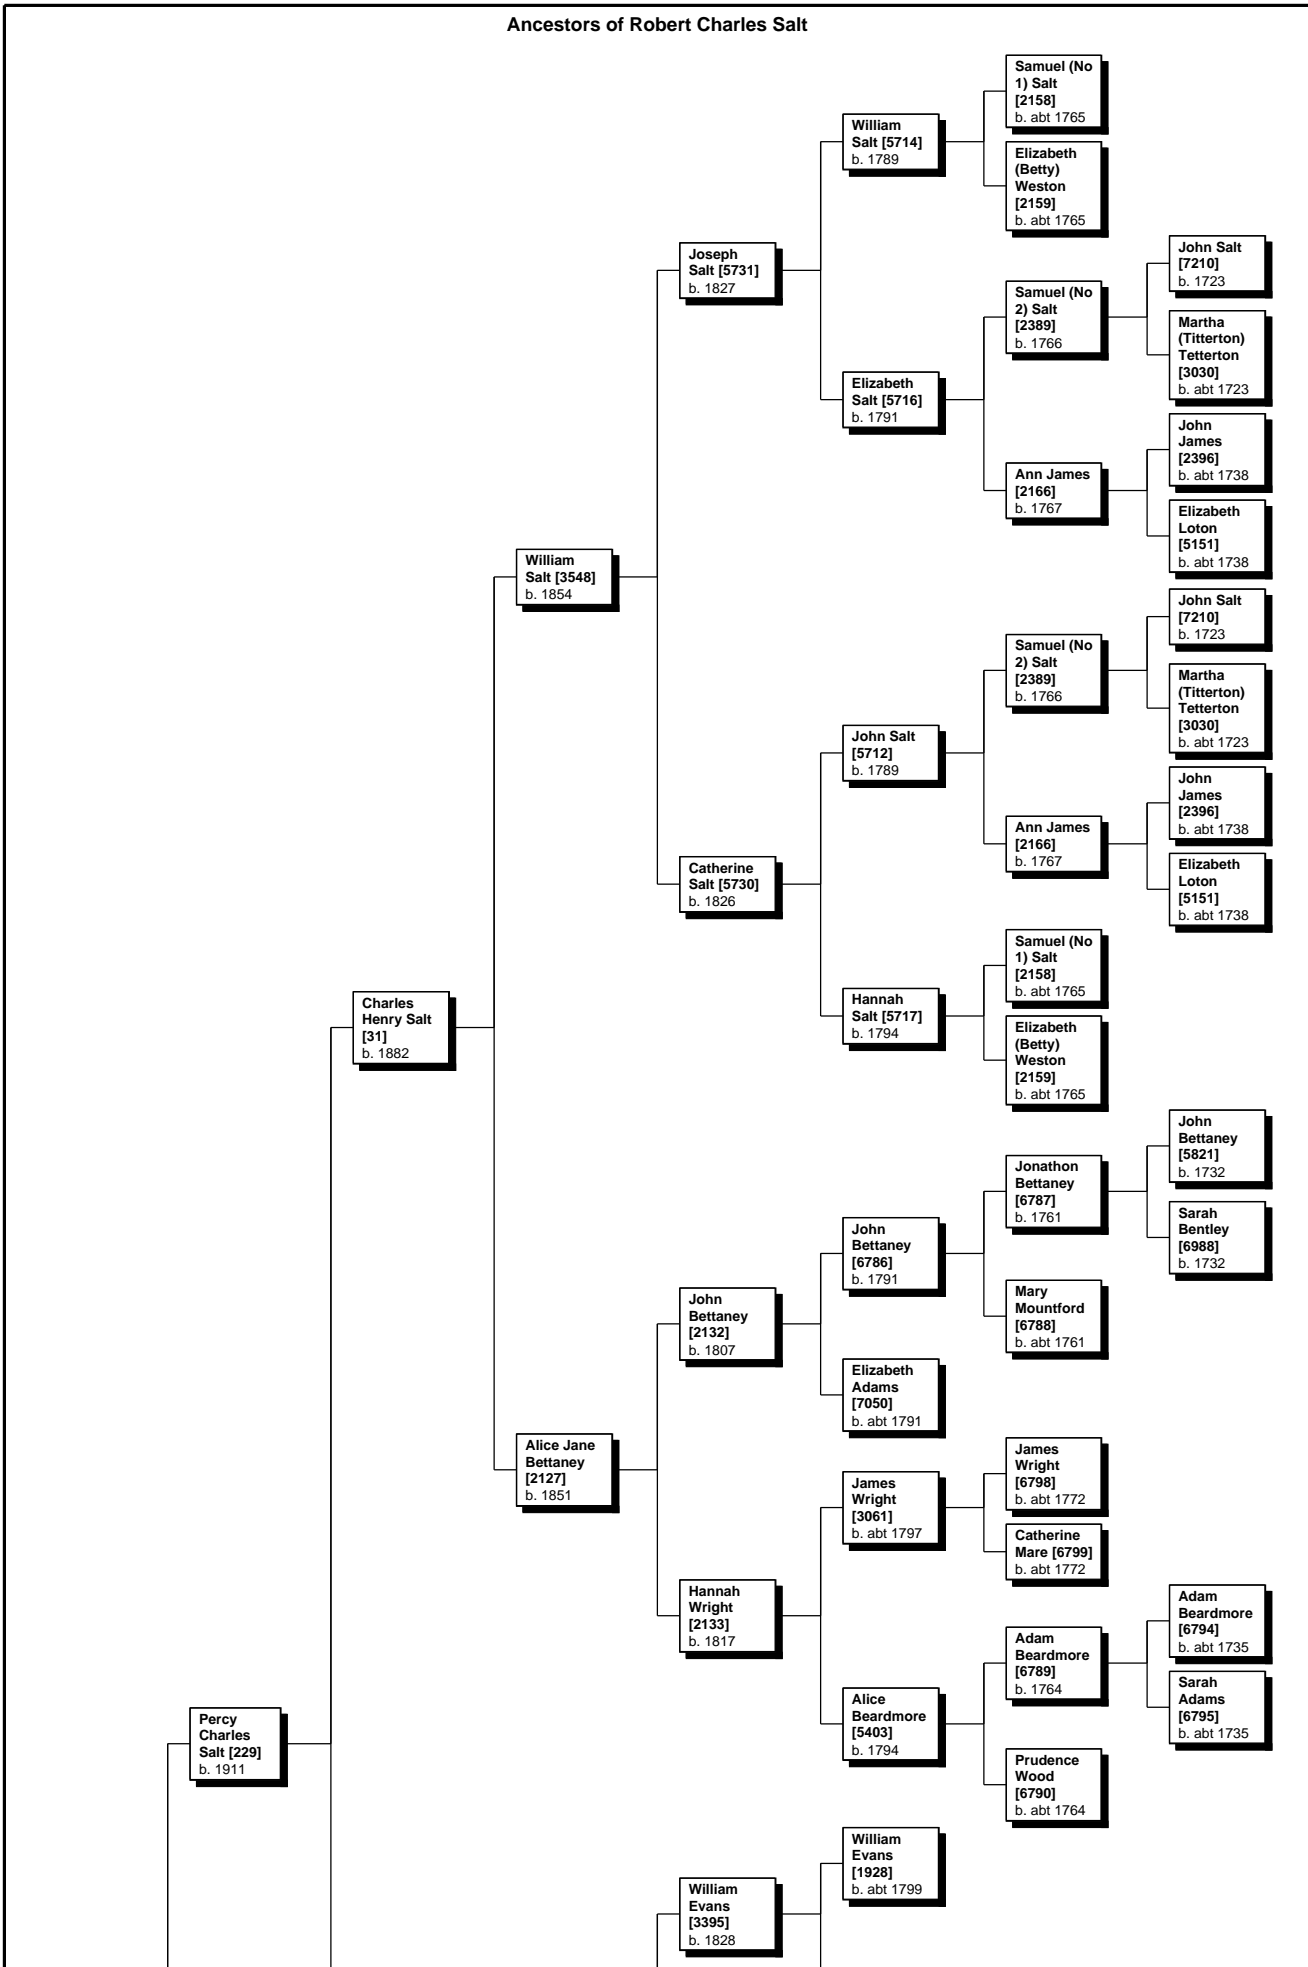

Ancestors of Robert Charles Salt

Mrs
Hannah
(Wife-Of-Jo
hn-Mellor)
? [283]
b. abt 1842