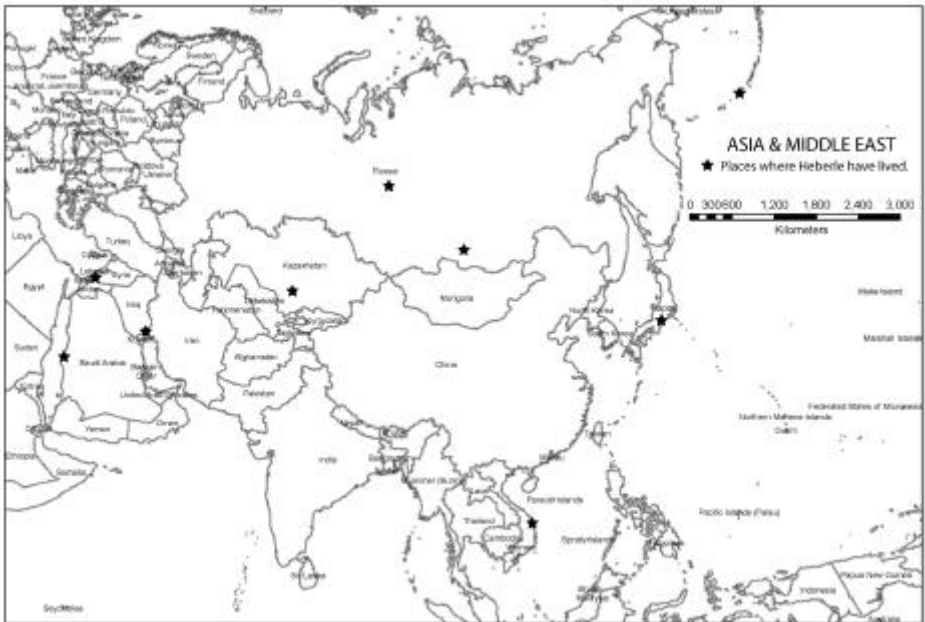

Heberle Family 1500-2005

Yoga Studio in Kailua in 2003. She has been in the fitness industry since 1995 and she began teaching yoga in 1999. She is also a massage therapist.

Marjorie (Dr) and Charles Tracy IV (Chuck) Heberle (Oshkosh branch) lived in Oahu in 1996. In c1997 they moved to San Diego CA.

HEBERLE IN ASIA INDIA

0 Heberle 2005. 0 Heberle 1800-2005.

Heberlet lived in Calcutta 1800s-1950s. Relationship to Heberle unknown.

ISRAEL

0 Heberle 2005. 2 Heberle 1997-1999.

Jean Claude Heberle and Michele (Reichshoffen branch) from France, lived in Herzlyia-Petuah 1997-99.

JAPAN

2 Heberle 2005. 2 Heberle 1996-2005.

Bernard Pierre C Heberle (Reichshoffen branch) from Haguenau France, chef and wife lived in Hamamatsu City 2001-05.

PLACES WHERE HEBERLE HAVE LIVED

Asia & Middle East

KASAKHSTAN

0 Heberle 2005. 10 Heberle 1948-1997.

Andreas Heberle b c1830, from Alpirsbach, Germany migrated to Ukraine c1840 and lived in the town of Munchen, near Odessa. About 10 descendants of Andreas Heberle lived in Kasakhstan