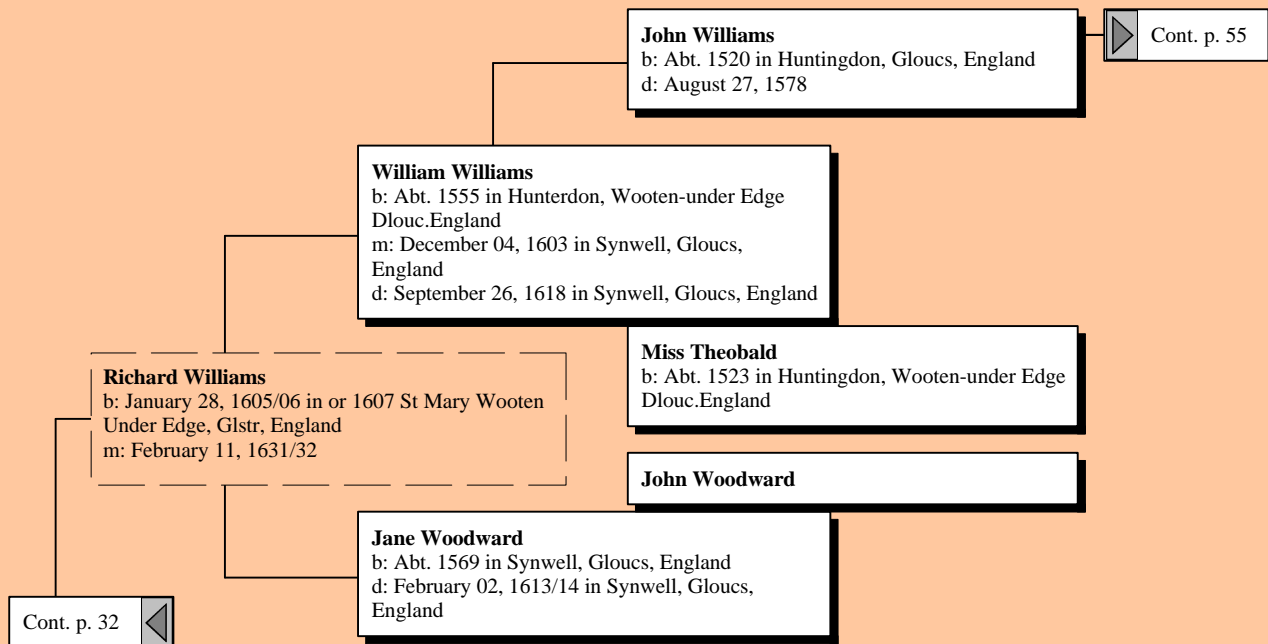

Alice Richards
b: April 07, 1629 in WEXMOUTH, MASS
d: December 12, 1671 in PLYMOUTH, MASS

Welthian Loring

Ancestors of Willa Lydia Williams

Ancestors of Willa Lydia Williams

Ancestors of Willa Lydia Williams

Ancestors of Willa Lydia Williams

Ancestors of Willa Lydia Williams

Ancestors of Willa Lydia Williams

Ancestors of Willa Lydia Williams

Ancestors of Willa Lydia Williams

Ancestors of Willa Lydia Williams