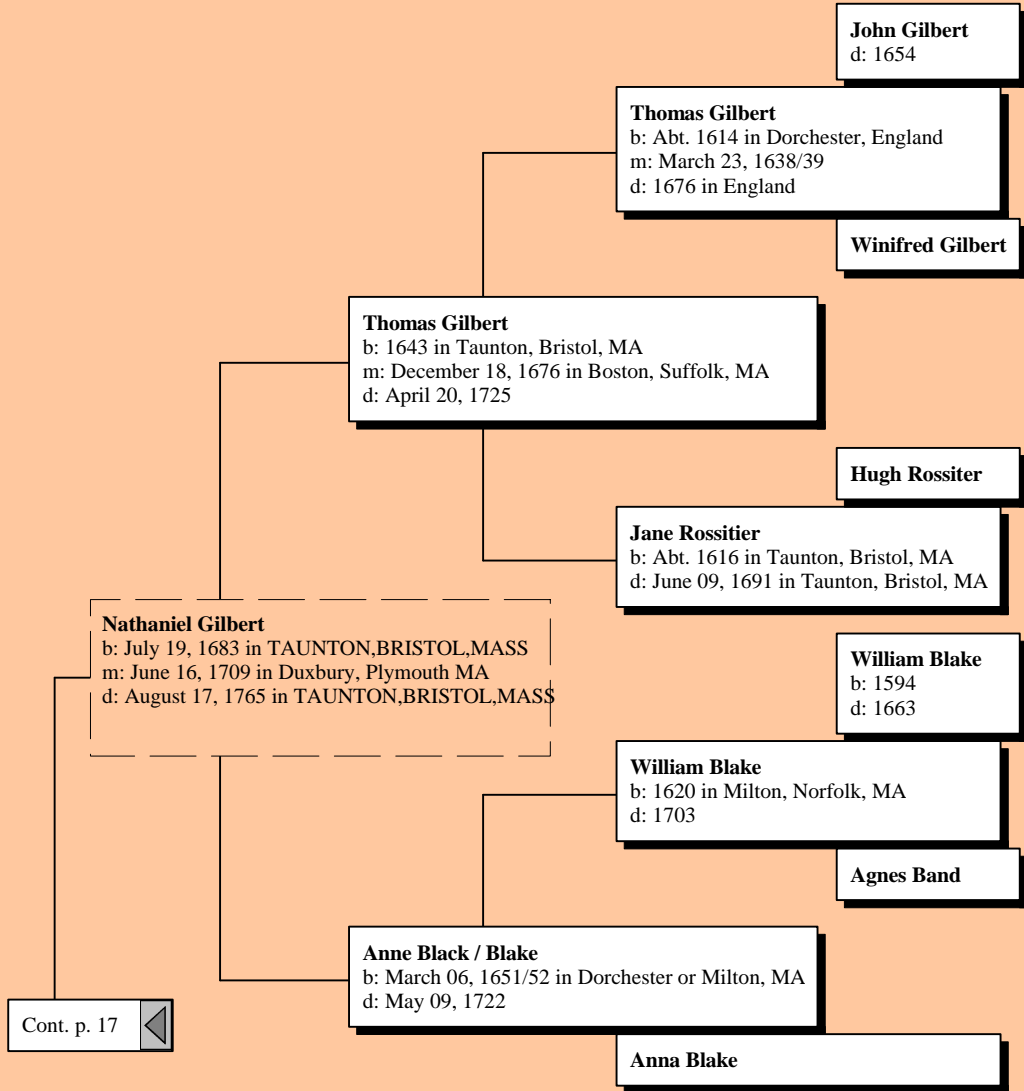

Ancestors of Willa Lydia Williams

Ancestors of Willa Lydia Williams

Ancestors of Willa Lydia Williams

Ancestors of Willa Lydia Williams

Ancestors of Willa Lydia Williams

Ancestors of Willa Lydia Williams

Ancestors of Willa Lydia Williams

Martha Copp

Ancestors of Willa Lydia Williams

Ancestors of Willa Lydia Williams

Ancestors of Willa Lydia Williams

Ancestors of Willa Lydia Williams

Ancestors of Willa Lydia Williams

Ancestors of Willa Lydia Williams

Ancestors of Willa Lydia Williams

Joshua Sr Atherton

Joshua Atherton
m: July 23, 1712

Cont. p. 18

Ancestors of Willa Lydia Williams

Ancestors of Willa Lydia Williams

Ancestors of Willa Lydia Williams

Ancestors of Willa Lydia Williams