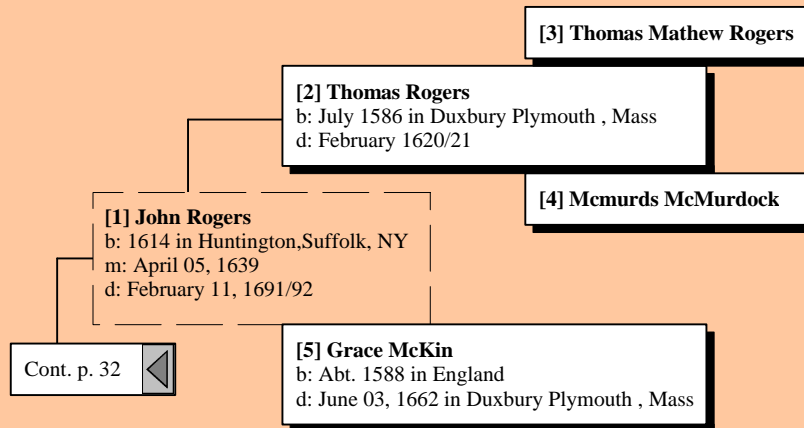

Joseph William Bates
b: Abt. 1803 in Dudley, Staffordshire,England
m: Bet. 1822 - 1824 in Staffordshire,England
d: July 08, 1833 in South Port, Upper Canada:
burned in Charcoal pit

Cont. p. 5

Elizabeth Bates
b: December 04, 1778 in Stafford England

John Hathaway
b: Abt. 1629 in Gloucester Co England
m: 1649
d: 1705 in Freetown, Bristol, MA

Mrs Hathaway
b: in Gloucester Co , England

Cont. p. 28 

Ancestors of Willa Lydia Williams

Cont. p. 28

John Shepard

Alice Richards
b: April 07, 1629 in WEXMOUTH, MASS
d: December 12, 1671 in PLYMOUTH, MASS

Welthian Loring

Ancestors of Willa Lydia Williams

Ancestors of Willa Lydia Williams

Ancestors of Willa Lydia Williams

Ancestors of Willa Lydia Williams

Ancestors of Willa Lydia Williams

Ancestors of Willa Lydia Williams

Ancestors of Willa Lydia Williams

Ancestors of Willa Lydia Williams

Ancestors of Willa Lydia Williams