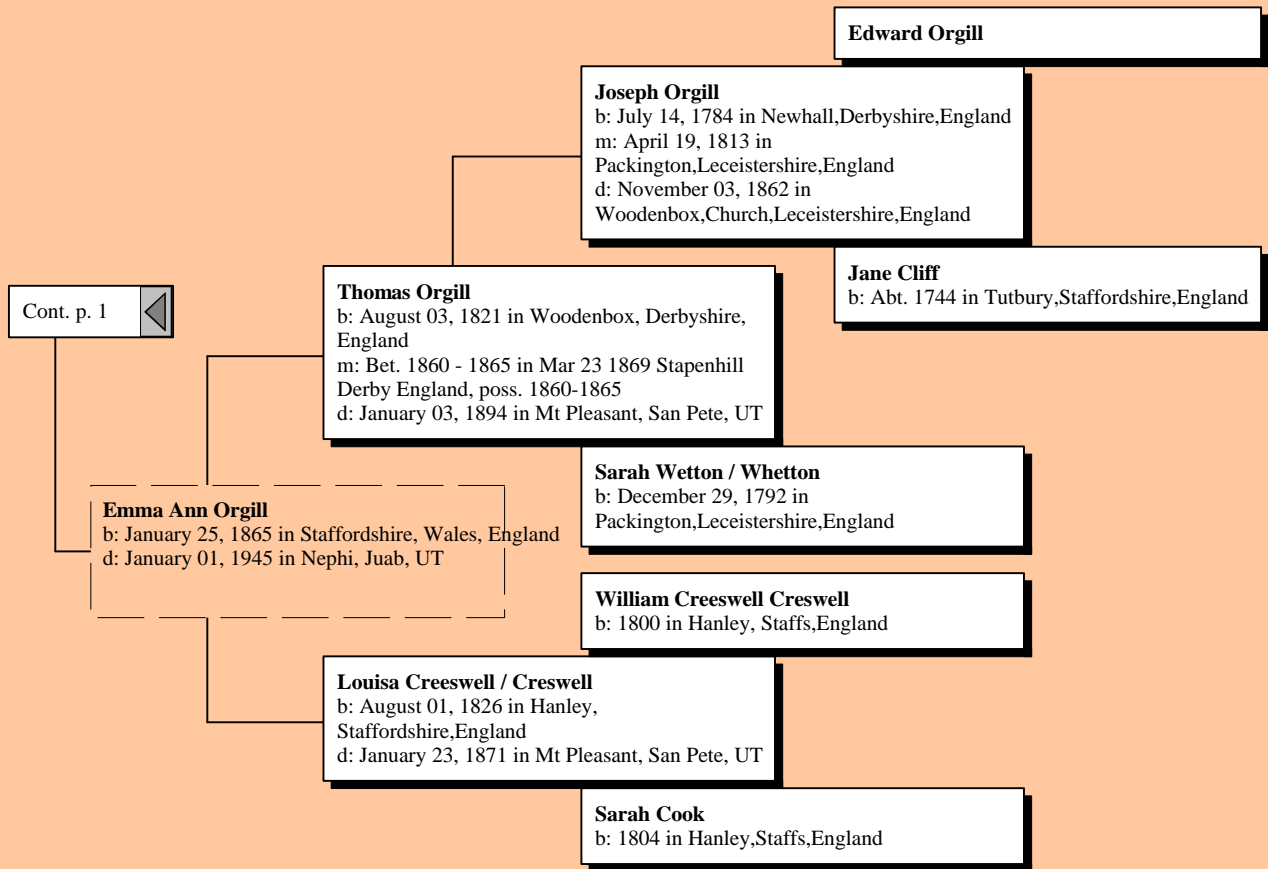

Willa Williams Ancestor Tree

by

SJMG

Ancestors of Willa Lydia Williams

Ancestors of Willa Lydia Williams

Ancestors of Willa Lydia Williams

Ancestors of Willa Lydia Williams

Ancestors of Willa Lydia Williams

Ancestors of Willa Lydia Williams

William Strange
b: April 02, 1732 in Garrard Co, KY
d: December 12, 1829 in Garrard Co, KY

George Washington Strange
b: December 26, 1779 in Fauquier Co, VA
m: June 05, 1800 in or 1799 in Garrard Co, KY
d: April 01, 1854 in Smithville, Clay, MO

Ancestors of Willa Lydia Williams

Cont. p. 4 

William Powe
b: 1757 in MD
m: March 10, 1789 in Lincoln,KY
d: November 08, 1839 in Lancaster,Garrard Co,
KY

Rebecca Powe
b: March 29, 1801 in KY
d: Aft. 1870

Alice Richards
b: April 07, 1629 in WEXMOUTH, MASS
d: December 12, 1671 in PLYMOUTH, MASS

Welthian Loring

Ancestors of Willa Lydia Williams

Ancestors of Willa Lydia Williams

Ancestors of Willa Lydia Williams