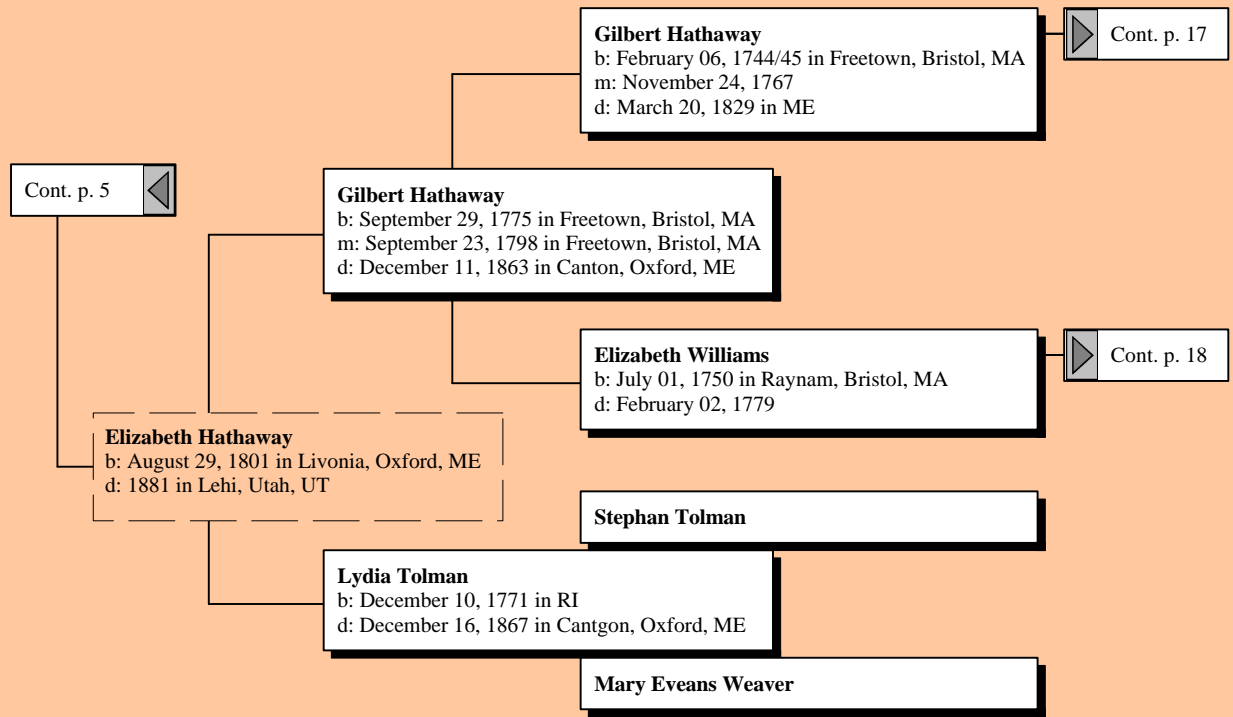

Ancestors of Willa Lydia Williams

Cont. p. 4 

William Powe
b: 1757 in MD
m: March 10, 1789 in Lincoln,KY
d: November 08, 1839 in Lancaster,Garrard Co,
KY

Rebecca Powe
b: March 29, 1801 in KY
d: Aft. 1870

Mary Brown
b: 1759 in MD

Ancestors of Willa Lydia Williams

Ancestors of Willa Lydia Williams

Ancestors of Willa Lydia Williams

Norman E Bates
b: Abt. 1777 in England
m: 1801 in Stafford England
d: in Stafford England

Joseph William Bates
b: Abt. 1803 in Dudley, Staffordshire,England
m: Bet. 1822 - 1824 in Staffordshire,England
d: July 08, 1833 in South Port, Upper Canada:
burned in Charcoal pit

Cont. p. 5

Elizabeth Bates
b: December 04, 1778 in Stafford England