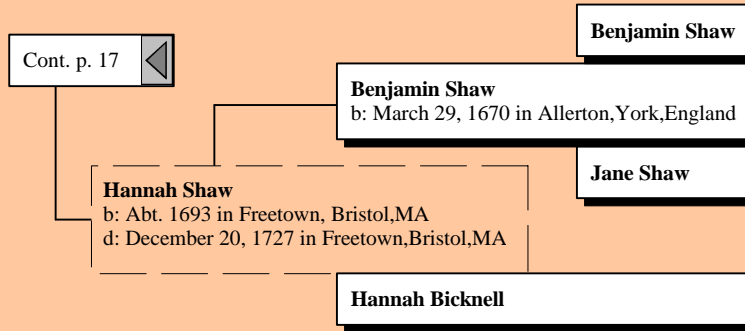

Ancestors of Willa Lydia Williams