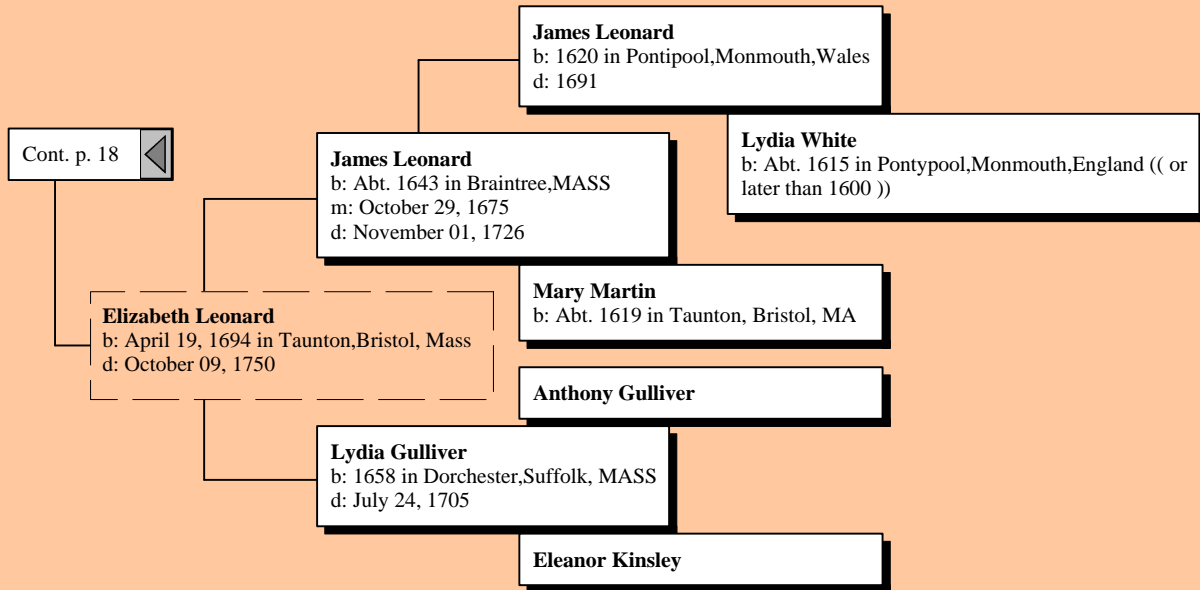

Martha Copp

Ancestors of Willa Lydia Williams

Ancestors of Willa Lydia Williams

Ancestors of Willa Lydia Williams

Ancestors of Willa Lydia Williams

Ancestors of Willa Lydia Williams

Ancestors of Willa Lydia Williams

Ancestors of Willa Lydia Williams

Joshua Sr Atherton

Joshua Atherton
m: July 23, 1712

Cont. p. 18

Ancestors of Willa Lydia Williams

Ancestors of Willa Lydia Williams

Ancestors of Willa Lydia Williams

Ancestors of Willa Lydia Williams

Mary Wood / Woodin

b: Abt. 1570 in Dorking, Surrey, England
d: June 16, 1660 in Hampton, Rockingham, NH

Cont. p. 24

Ancestors of Willa Lydia Williams

Ancestors of Willa Lydia Williams

Nicholas Hathaway
b: Abt. 1603 in Ruardean on the River, England
d: in Tauton, MA