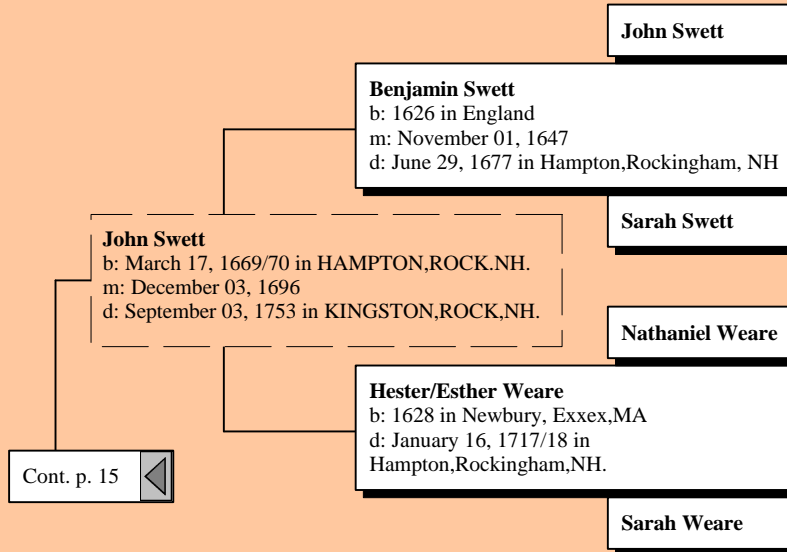

Ancestors of Willa Lydia Williams