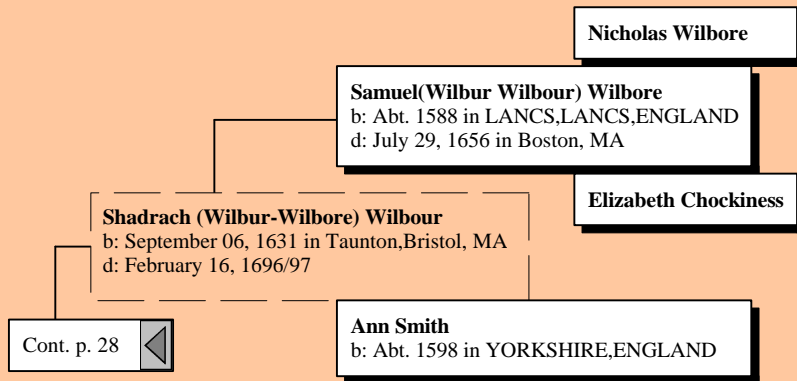

Joseph William Bates
b: Abt. 1803 in Dudley, Staffordshire,England
m: Bet. 1822 - 1824 in Staffordshire,England
d: July 08, 1833 in South Port, Upper Canada:
burned in Charcoal pit

Cont. p. 5

Elizabeth Bates
b: December 04, 1778 in Stafford England

Mary Wood / Woodin

b: Abt. 1570 in Dorking, Surrey, England
d: June 16, 1660 in Hampton, Rockingham, NH

Cont. p. 24

Ancestors of Willa Lydia Williams

Ancestors of Willa Lydia Williams

Nicholas Hathaway
b: Abt. 1603 in Ruardean on the River, England
d: in Tauton, MA

John Hathaway
b: Abt. 1629 in Gloucester Co England
m: 1649
d: 1705 in Freetown, Bristol, MA

Mrs Hathaway
b: in Gloucester Co , England

Cont. p. 28 

Ancestors of Willa Lydia Williams

Cont. p. 28

John Shepard

Martha Shepard

b: Abt. 1629 in Freetown, Bristol,MA
d: in Freetown, Bristol,MA

Ancestors of Willa Lydia Williams

Ancestors of Willa Lydia Williams

Ancestors of Willa Lydia Williams

Cont. p. 31 

Thomas Richards