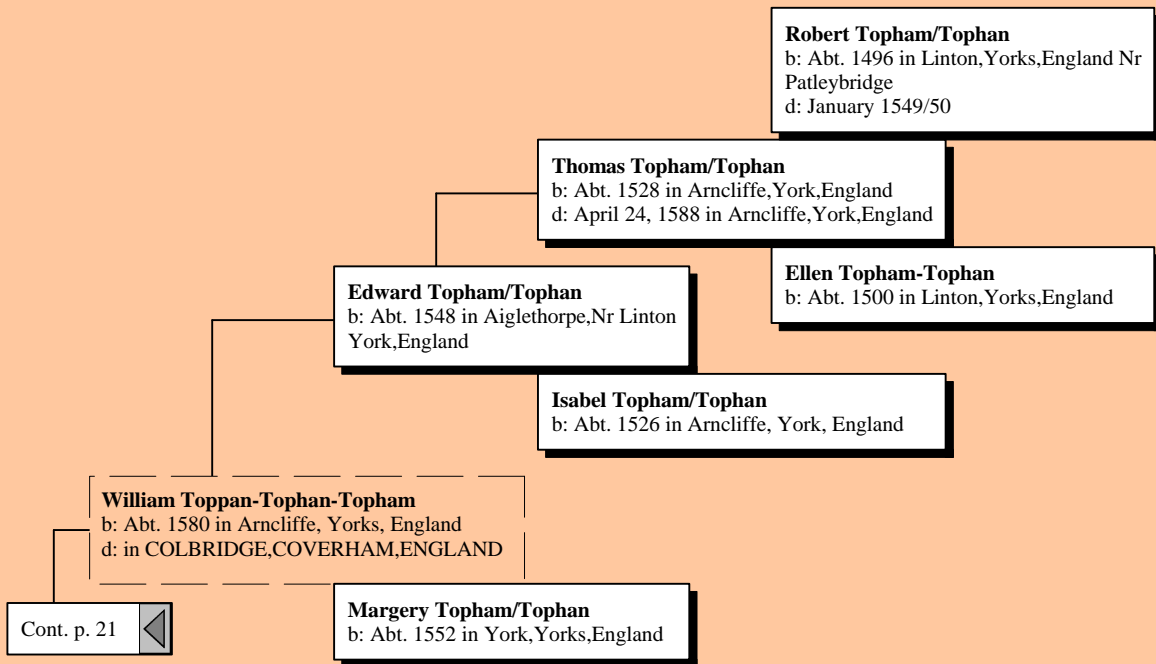

Martha Copp

Ancestors of Willa Lydia Williams

Ancestors of Willa Lydia Williams

Ancestors of Willa Lydia Williams

Ancestors of Willa Lydia Williams

Ancestors of Willa Lydia Williams

Ancestors of Willa Lydia Williams

Ancestors of Willa Lydia Williams

Joshua Sr Atherton

Joshua Atherton
m: July 23, 1712

Cont. p. 18

Ancestors of Willa Lydia Williams

Ancestors of Willa Lydia Williams

Ancestors of Willa Lydia Williams

Ancestors of Willa Lydia Williams