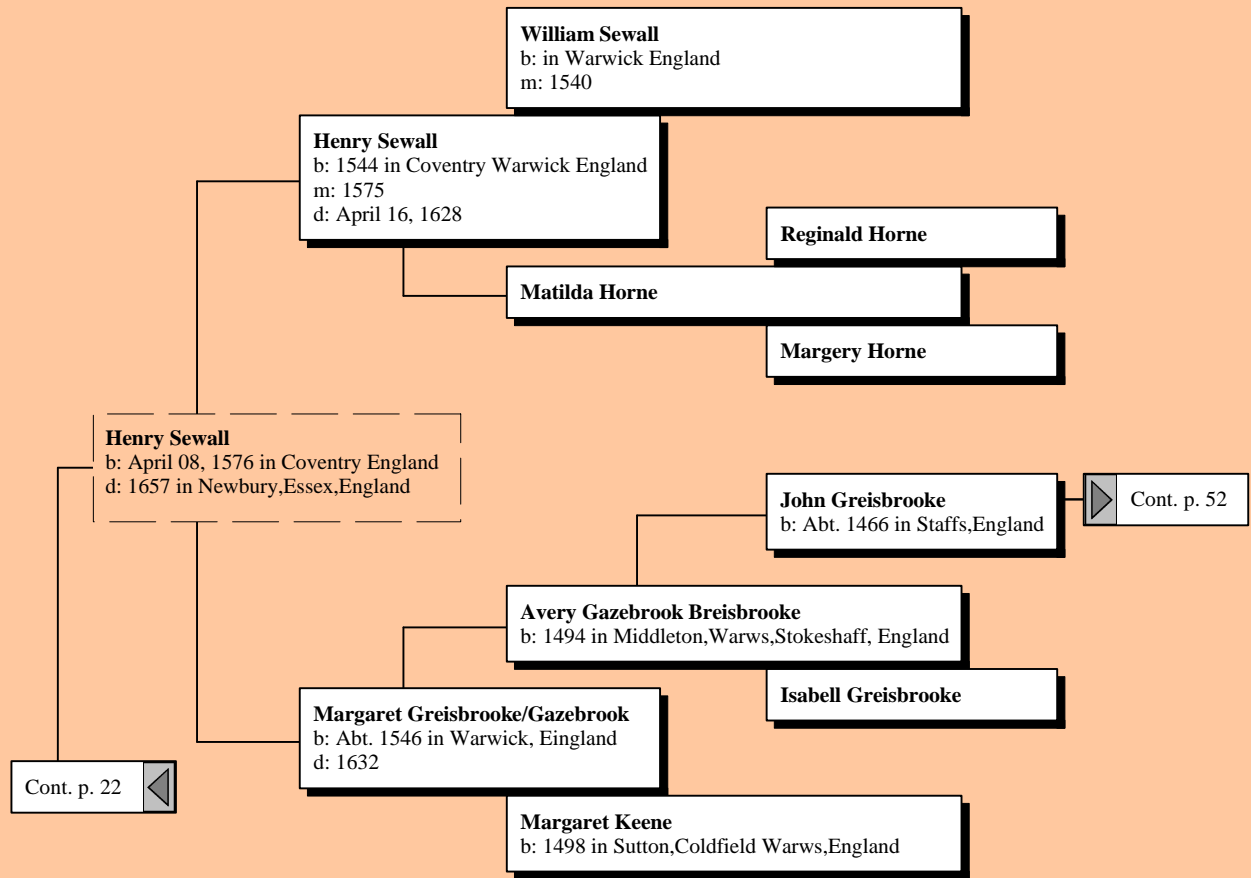

Ancestors of Willa Lydia Williams

Joshua Sr Atherton

Joshua Atherton
m: July 23, 1712

Cont. p. 18

Ancestors of Willa Lydia Williams

Ancestors of Willa Lydia Williams

Ancestors of Willa Lydia Williams

Ancestors of Willa Lydia Williams