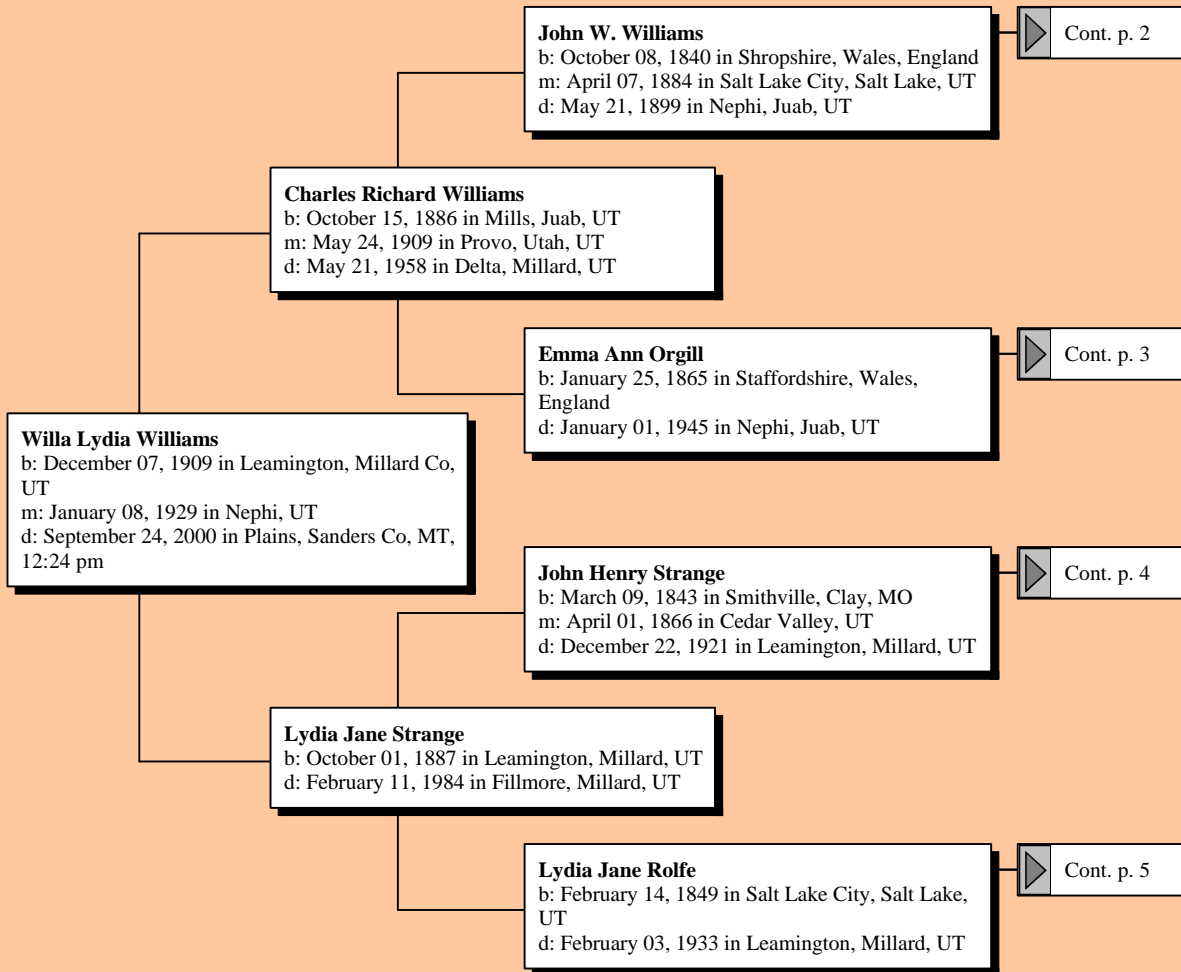

Willa Williams Ancestor Tree

by

SJMG

Ancestors of Willa Lydia Williams

Ancestors of Willa Lydia Williams

Ancestors of Willa Lydia Williams

Ancestors of Willa Lydia Williams

Ancestors of Willa Lydia Williams

Ancestors of Willa Lydia Williams

William Strange
b: April 02, 1732 in Garrard Co, KY
d: December 12, 1829 in Garrard Co, KY

George Washington Strange
b: December 26, 1779 in Fauquier Co, VA
m: June 05, 1800 in or 1799 in Garrard Co, KY
d: April 01, 1854 in Smithville, Clay, MO

Ancestors of Willa Lydia Williams

Cont. p. 4 

William Powe
b: 1757 in MD
m: March 10, 1789 in Lincoln,KY
d: November 08, 1839 in Lancaster,Garrard Co,
KY

Rebecca Powe
b: March 29, 1801 in KY
d: Aft. 1870

Alice Richards
b: April 07, 1629 in WEXMOUTH, MASS
d: December 12, 1671 in PLYMOUTH, MASS

Welthian Loring

Ancestors of Willa Lydia Williams

Ancestors of Willa Lydia Williams

Ancestors of Willa Lydia Williams