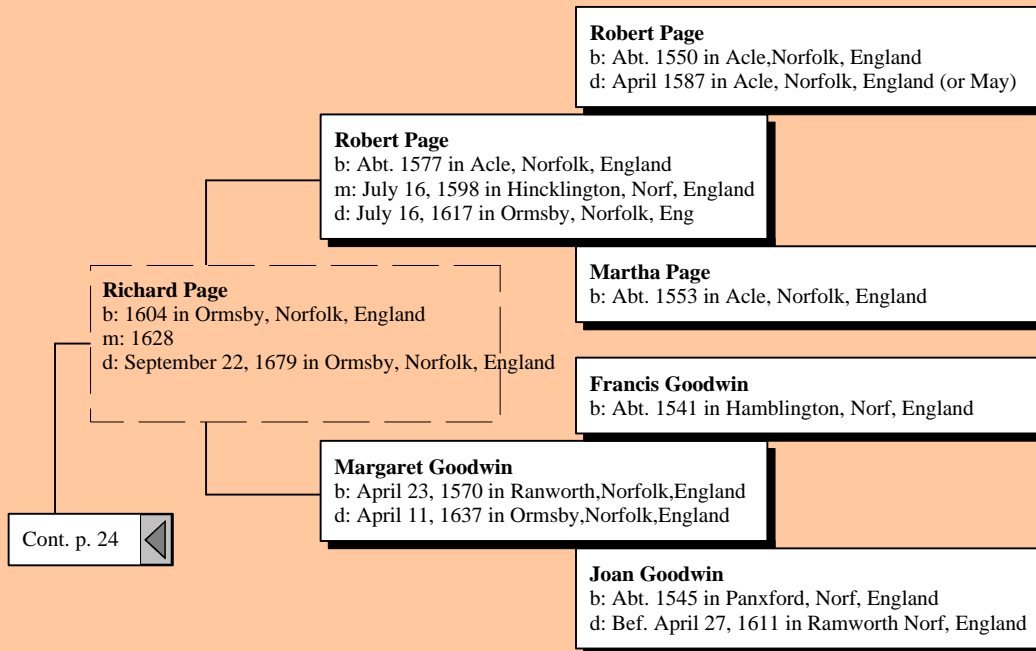

Ancestors of Willa Lydia Williams