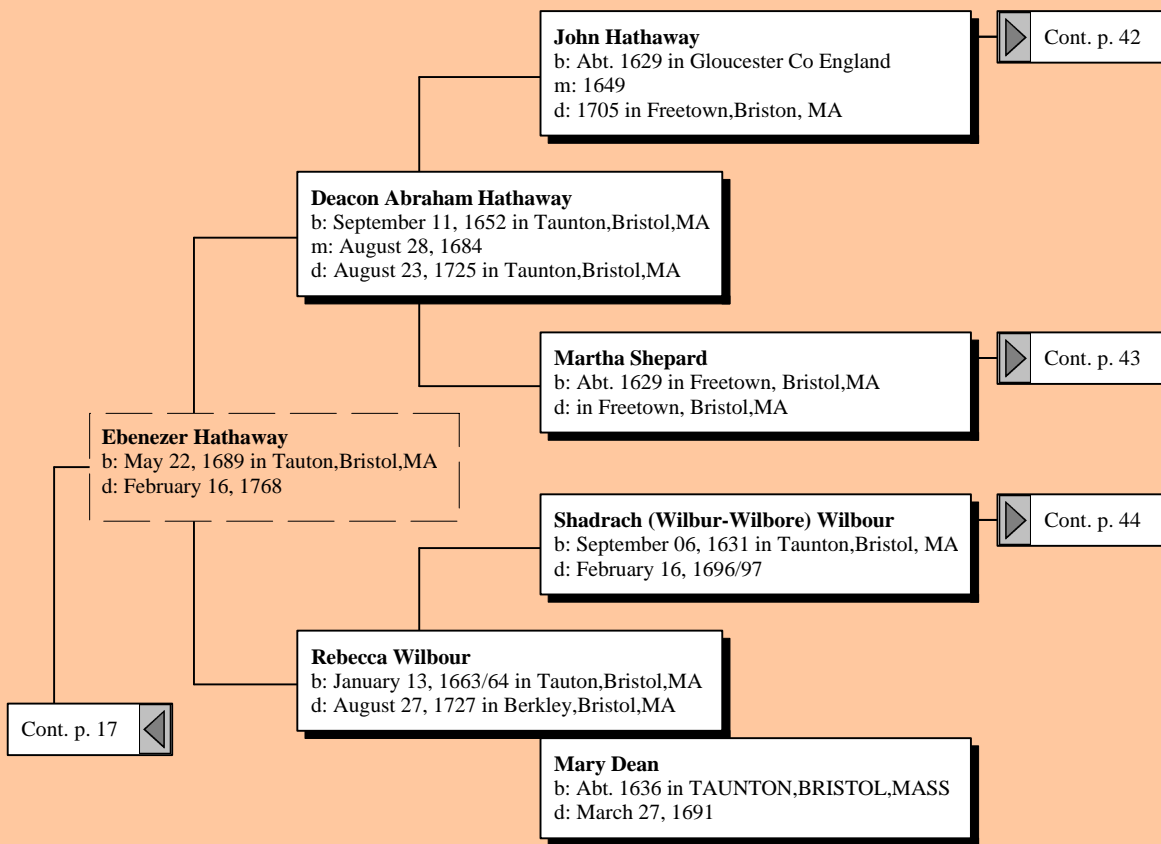

Ancestors of Willa Lydia Williams