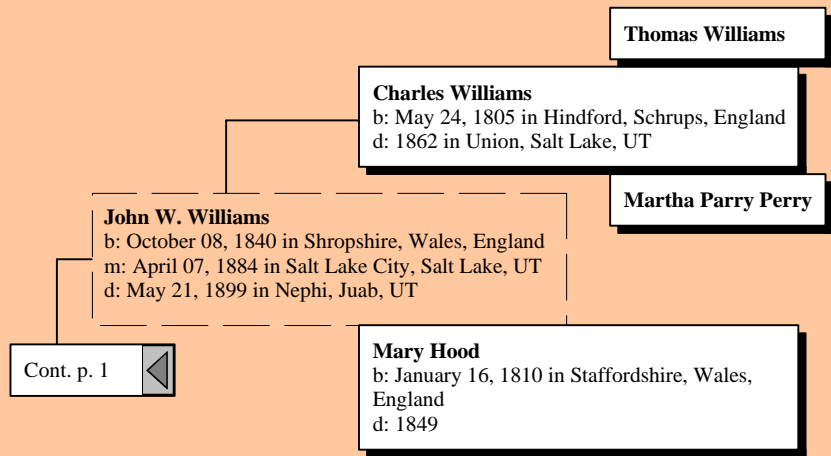

Willa Williams Ancestor Tree

by

SJMG

Ancestors of Willa Lydia Williams

Ancestors of Willa Lydia Williams

Ancestors of Willa Lydia Williams

Ancestors of Willa Lydia Williams

Ancestors of Willa Lydia Williams

Ancestors of Willa Lydia Williams

William Strange
b: April 02, 1732 in Garrard Co, KY
d: December 12, 1829 in Garrard Co, KY

George Washington Strange
b: December 26, 1779 in Fauquier Co, VA
m: June 05, 1800 in or 1799 in Garrard Co, KY
d: April 01, 1854 in Smithville, Clay, MO

Ancestors of Willa Lydia Williams

Cont. p. 4 

William Powe
b: 1757 in MD
m: March 10, 1789 in Lincoln,KY
d: November 08, 1839 in Lancaster,Garrard Co,
KY

Rebecca Powe
b: March 29, 1801 in KY
d: Aft. 1870

Alice Richards
b: April 07, 1629 in WEXMOUTH, MASS
d: December 12, 1671 in PLYMOUTH, MASS

Welthian Loring

Ancestors of Willa Lydia Williams

Ancestors of Willa Lydia Williams

Ancestors of Willa Lydia Williams