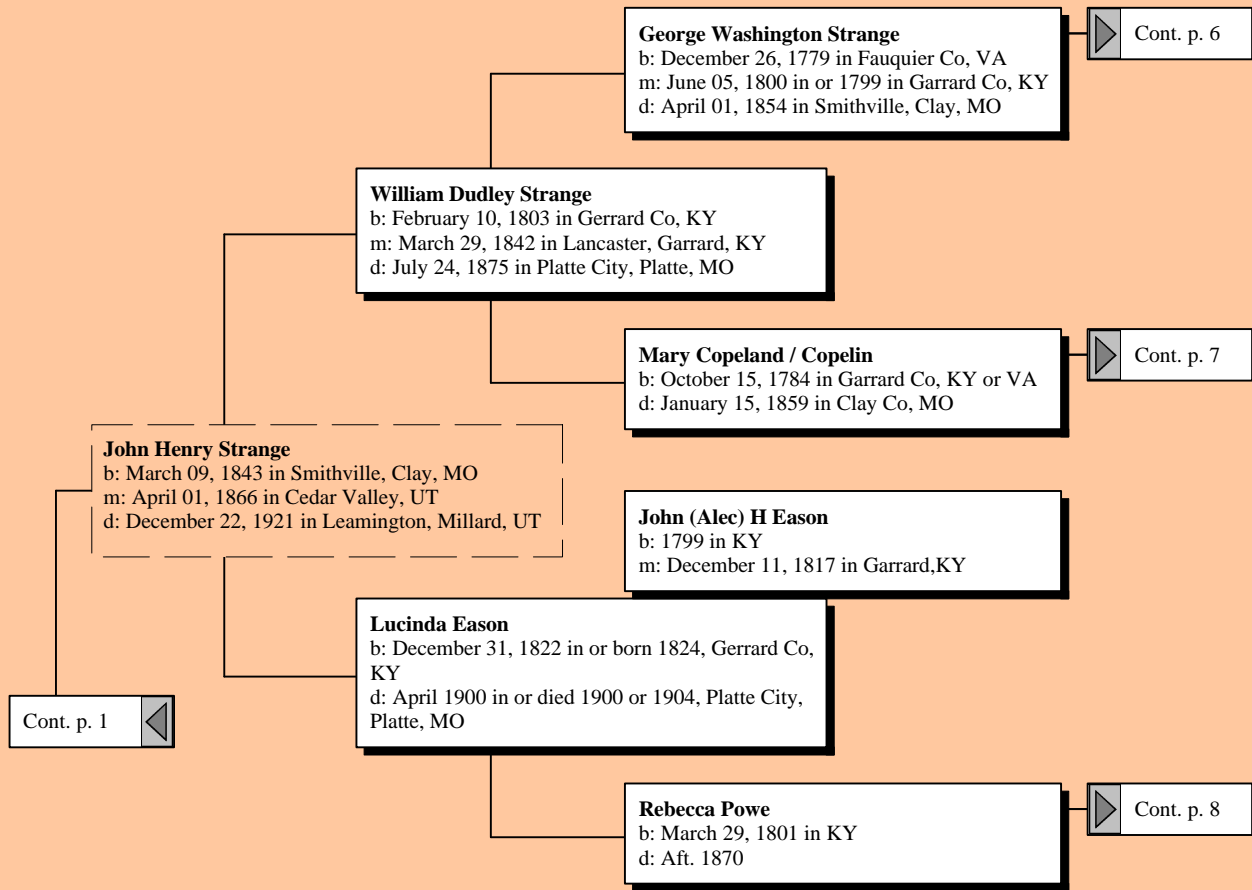

Willa Williams Ancestor Tree

by

SJMG

Ancestors of Willa Lydia Williams

Ancestors of Willa Lydia Williams

Ancestors of Willa Lydia Williams

Ancestors of Willa Lydia Williams

Ancestors of Willa Lydia Williams

Ancestors of Willa Lydia Williams

William Strange
b: April 02, 1732 in Garrard Co, KY
d: December 12, 1829 in Garrard Co, KY

George Washington Strange
b: December 26, 1779 in Fauquier Co, VA
m: June 05, 1800 in or 1799 in Garrard Co, KY
d: April 01, 1854 in Smithville, Clay, MO

Ancestors of Willa Lydia Williams

Cont. p. 4 

William Powe
b: 1757 in MD
m: March 10, 1789 in Lincoln,KY
d: November 08, 1839 in Lancaster,Garrard Co,
KY

Rebecca Powe
b: March 29, 1801 in KY
d: Aft. 1870

Alice Richards
b: April 07, 1629 in WEXMOUTH, MASS
d: December 12, 1671 in PLYMOUTH, MASS

Welthian Loring

Ancestors of Willa Lydia Williams

Ancestors of Willa Lydia Williams

Ancestors of Willa Lydia Williams