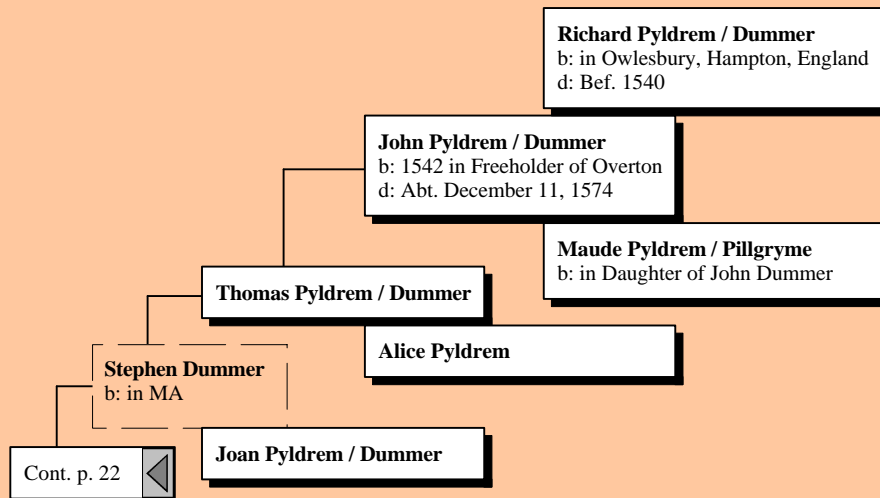

Joseph William Bates
b: Abt. 1803 in Dudley, Staffordshire,England
m: Bet. 1822 - 1824 in Staffordshire,England
d: July 08, 1833 in South Port, Upper Canada:
burned in Charcoal pit

Cont. p. 5

Elizabeth Bates
b: December 04, 1778 in Stafford England

Martha Copp

Ancestors of Willa Lydia Williams

Ancestors of Willa Lydia Williams

Ancestors of Willa Lydia Williams

Ancestors of Willa Lydia Williams

Ancestors of Willa Lydia Williams

Ancestors of Willa Lydia Williams

Ancestors of Willa Lydia Williams

Joshua Sr Atherton

Joshua Atherton
m: July 23, 1712

Cont. p. 18

Ancestors of Willa Lydia Williams

Ancestors of Willa Lydia Williams

Ancestors of Willa Lydia Williams

Ancestors of Willa Lydia Williams