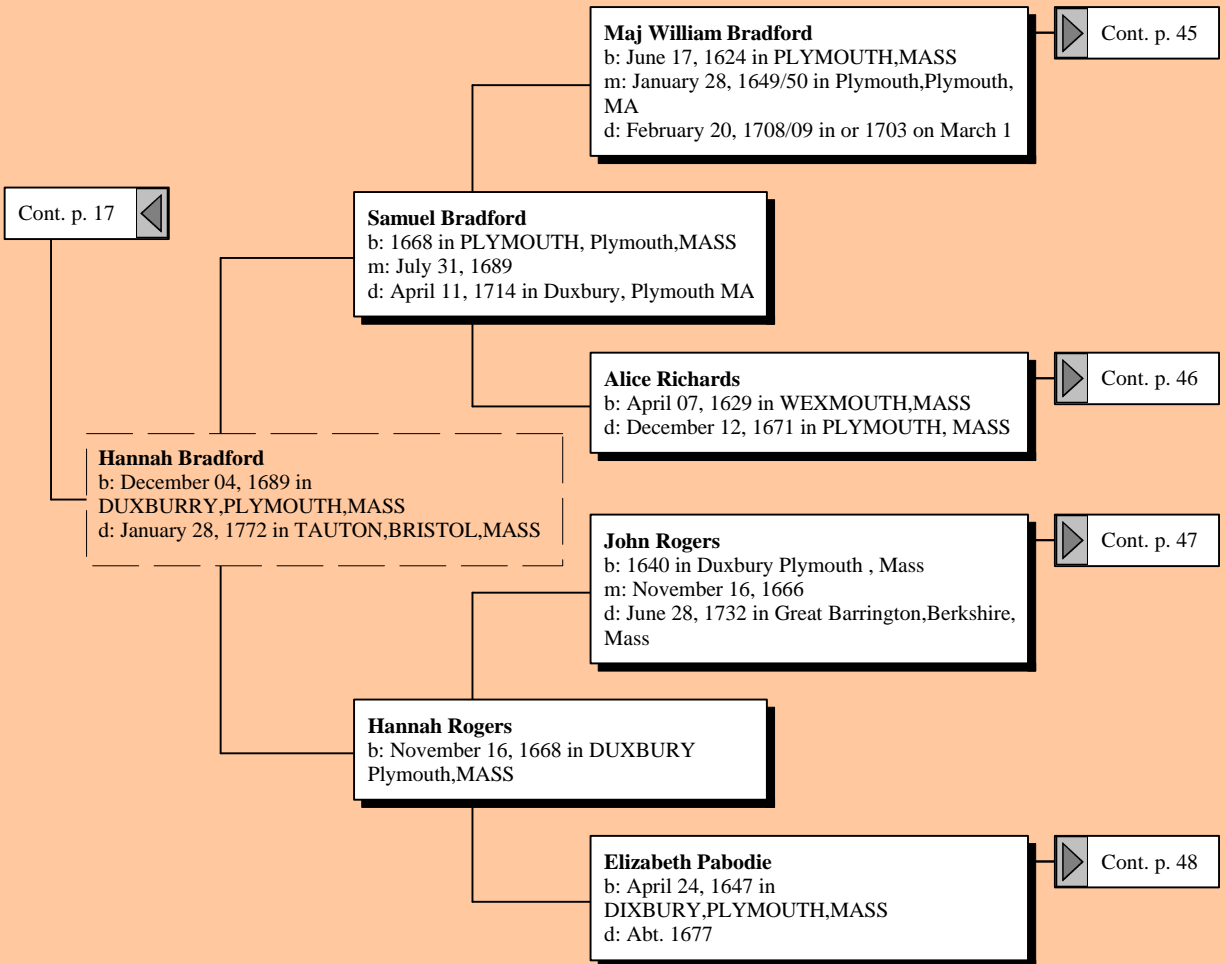

Ancestors of Willa Lydia Williams