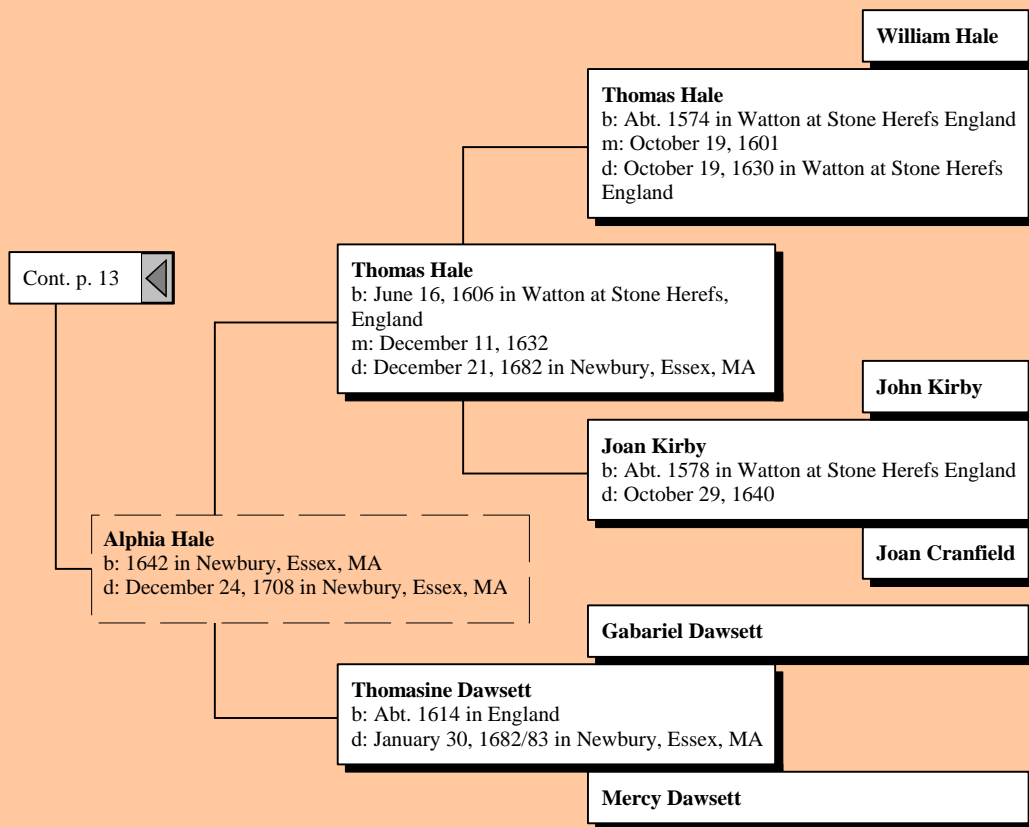

Ancestors of Willa Lydia Williams