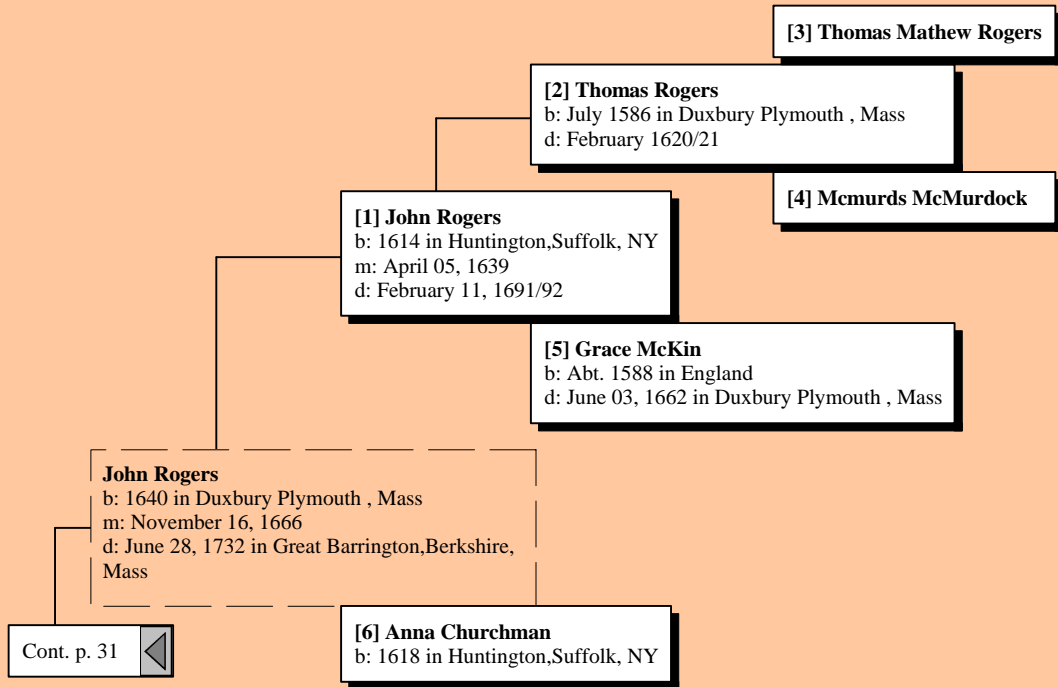

Ancestors of Willa Lydia Williams