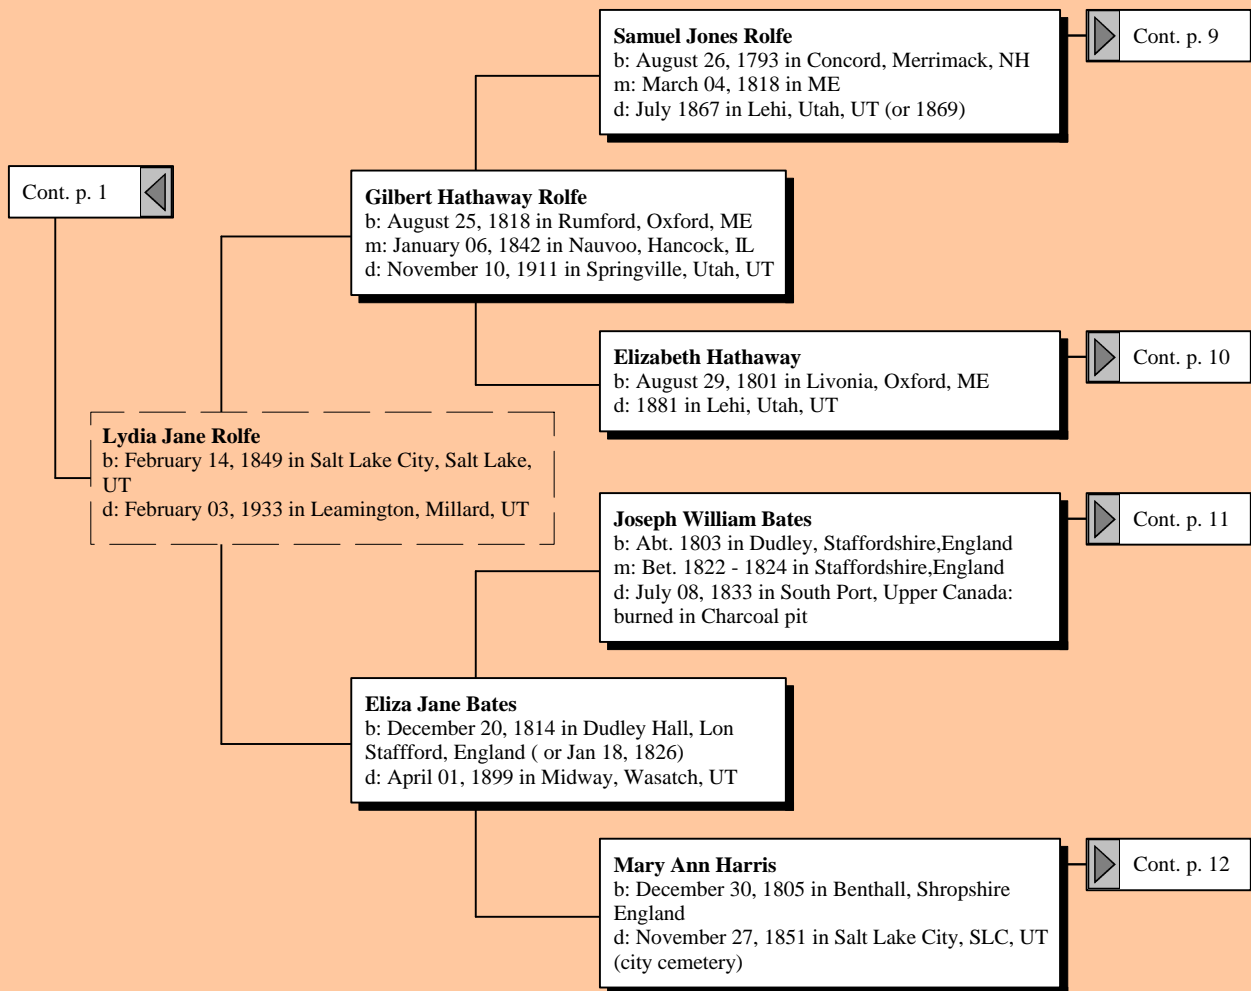

Willa Williams Ancestor Tree

by

SJMG

Ancestors of Willa Lydia Williams

Ancestors of Willa Lydia Williams

Ancestors of Willa Lydia Williams

Ancestors of Willa Lydia Williams

Ancestors of Willa Lydia Williams

Ancestors of Willa Lydia Williams

William Strange
b: April 02, 1732 in Garrard Co, KY
d: December 12, 1829 in Garrard Co, KY

George Washington Strange
b: December 26, 1779 in Fauquier Co, VA
m: June 05, 1800 in or 1799 in Garrard Co, KY
d: April 01, 1854 in Smithville, Clay, MO

Ancestors of Willa Lydia Williams

Cont. p. 4 

William Powe
b: 1757 in MD
m: March 10, 1789 in Lincoln,KY
d: November 08, 1839 in Lancaster,Garrard Co,
KY

Rebecca Powe
b: March 29, 1801 in KY
d: Aft. 1870

Alice Richards
b: April 07, 1629 in WEXMOUTH, MASS
d: December 12, 1671 in PLYMOUTH, MASS

Welthian Loring

Ancestors of Willa Lydia Williams

Ancestors of Willa Lydia Williams

Ancestors of Willa Lydia Williams