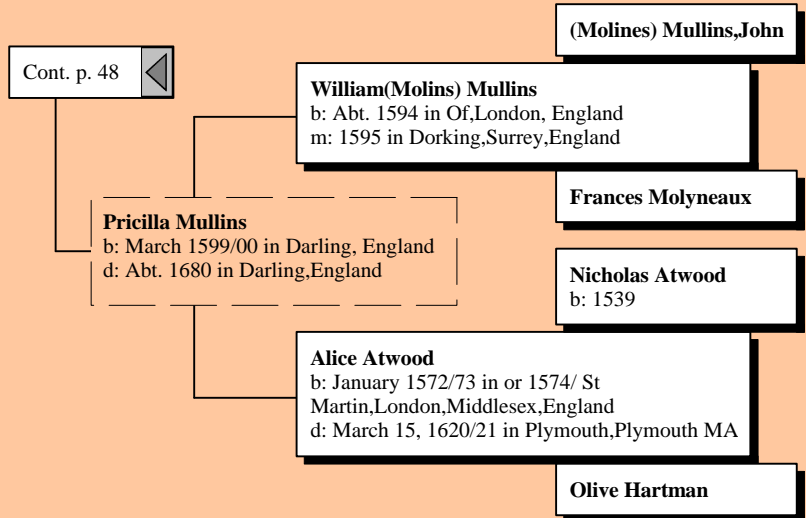

Mary Brown
b: 1759 in MD

Ancestors of Willa Lydia Williams

Ancestors of Willa Lydia Williams

Ancestors of Willa Lydia Williams

Norman E Bates
b: Abt. 1777 in England
m: 1801 in Stafford England
d: in Stafford England

Joseph William Bates
b: Abt. 1803 in Dudley, Staffordshire,England
m: Bet. 1822 - 1824 in Staffordshire,England
d: July 08, 1833 in South Port, Upper Canada:
burned in Charcoal pit

Cont. p. 5

Elizabeth Bates
b: December 04, 1778 in Stafford England

Ancestors of Willa Lydia Williams

Cont. p. 5

William Harris
b: Abt. 1779 in England

Mary Ann Harris
b: December 30, 1805 in Benthall, Shropshire
England
d: November 27, 1851 in Salt Lake City, SLC, UT
(city cemetery)

Ancestors of Willa Lydia Williams

Ancestors of Willa Lydia Williams

Ancestors of Willa Lydia Williams

Ancestors of Willa Lydia Williams

Ancestors of Willa Lydia Williams

Ancestors of Willa Lydia Williams