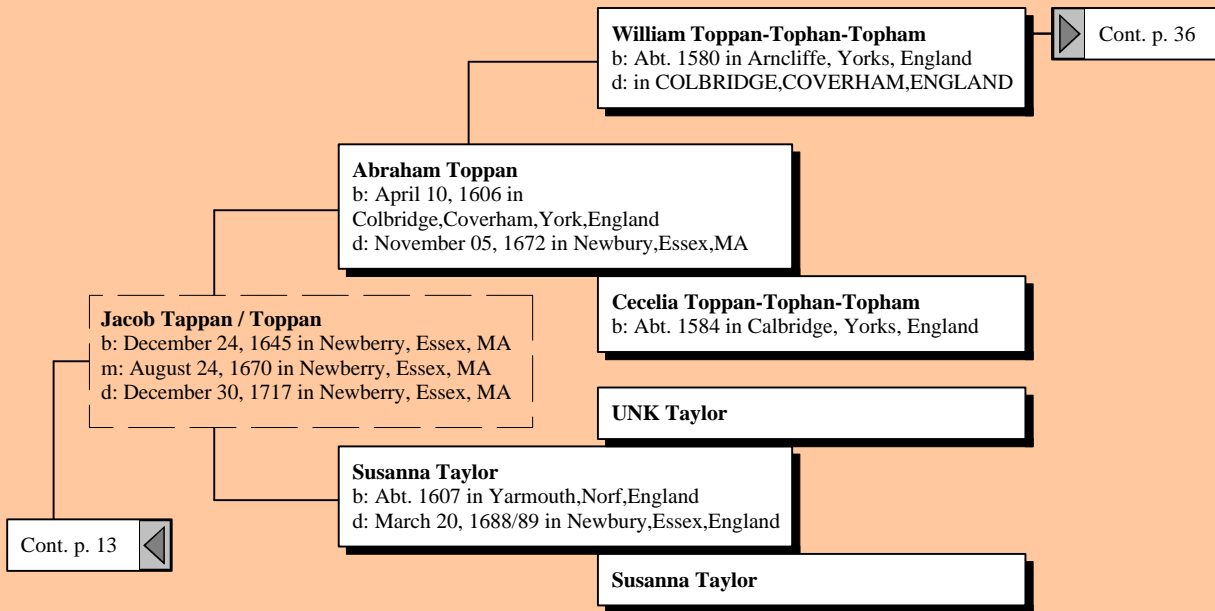

Ancestors of Willa Lydia Williams