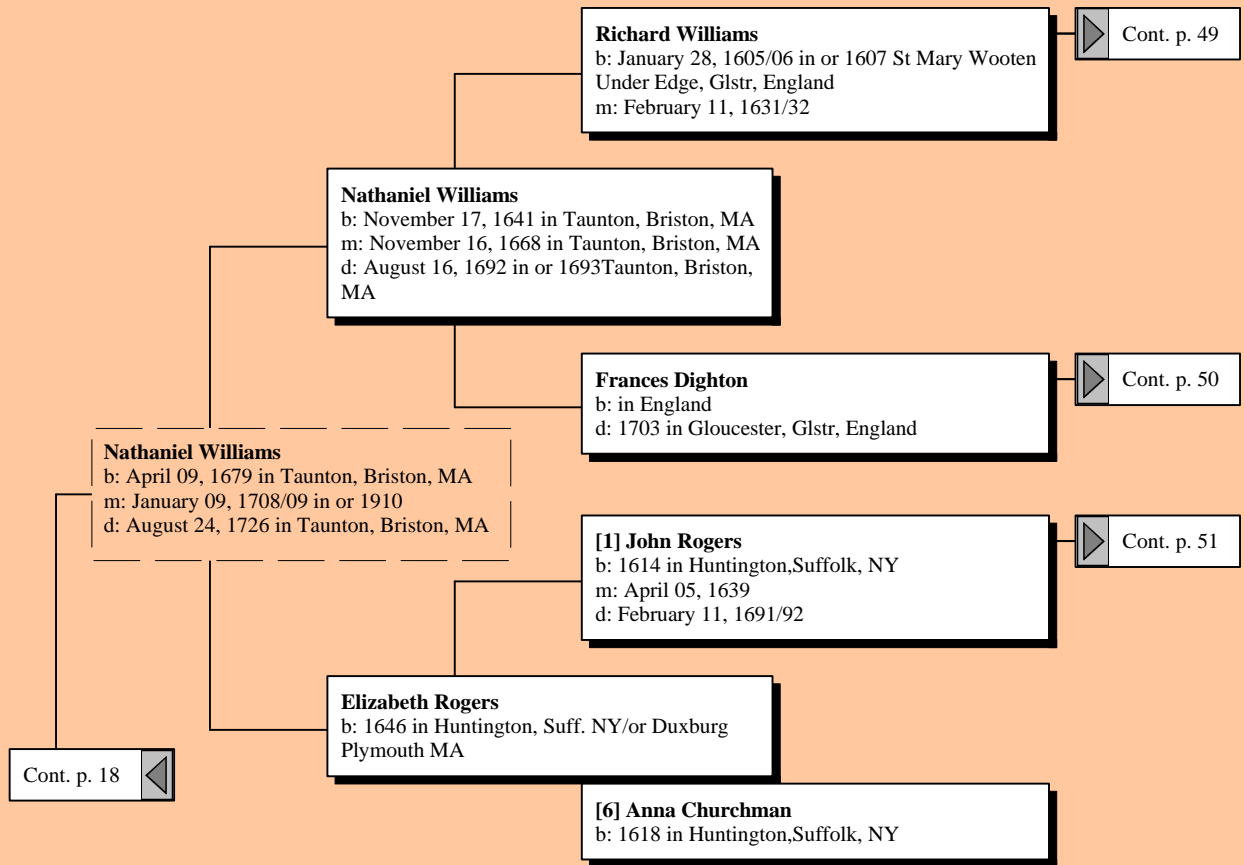

Ancestors of Willa Lydia Williams