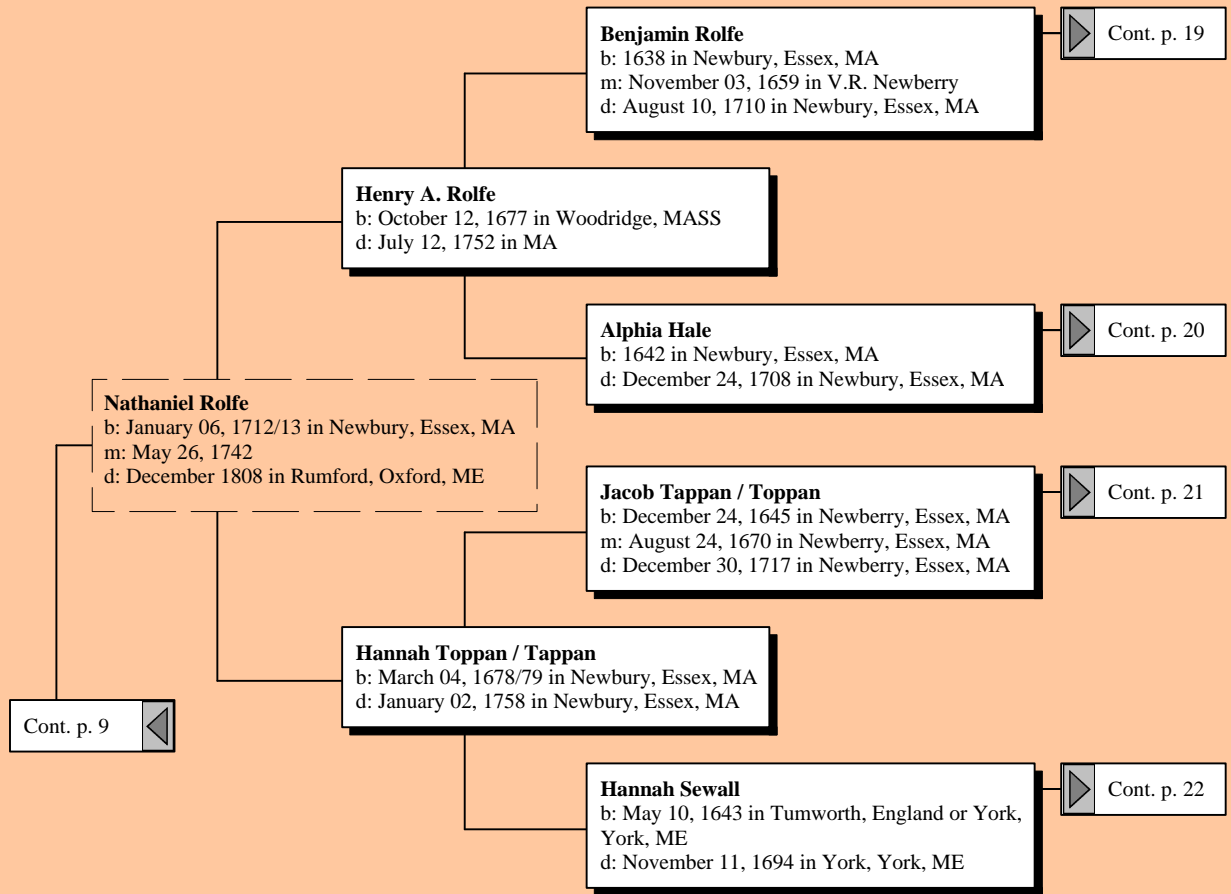

Joseph William Bates
b: Abt. 1803 in Dudley, Staffordshire,England
m: Bet. 1822 - 1824 in Staffordshire,England
d: July 08, 1833 in South Port, Upper Canada:
burned in Charcoal pit

Cont. p. 5

Elizabeth Bates
b: December 04, 1778 in Stafford England

Ancestors of Willa Lydia Williams

Cont. p. 5

William Harris
b: Abt. 1779 in England

Mary Ann Harris
b: December 30, 1805 in Benthall, Shropshire
England
d: November 27, 1851 in Salt Lake City, SLC, UT
(city cemetery)

Mary Harris
b: Abt. 1783 in England

Ancestors of Willa Lydia Williams

Ancestors of Willa Lydia Williams

Cont. p. 9

John Rolfe

Hannah Rolfe
b: December 23, 1720 in Newbury, Essex, MA

Judith Dole

Ancestors of Willa Lydia Williams

Ancestors of Willa Lydia Williams

Ancestors of Willa Lydia Williams

Ancestors of Willa Lydia Williams

Ancestors of Willa Lydia Williams

Ancestors of Willa Lydia Williams

Ancestors of Willa Lydia Williams

Ancestors of Willa Lydia Williams