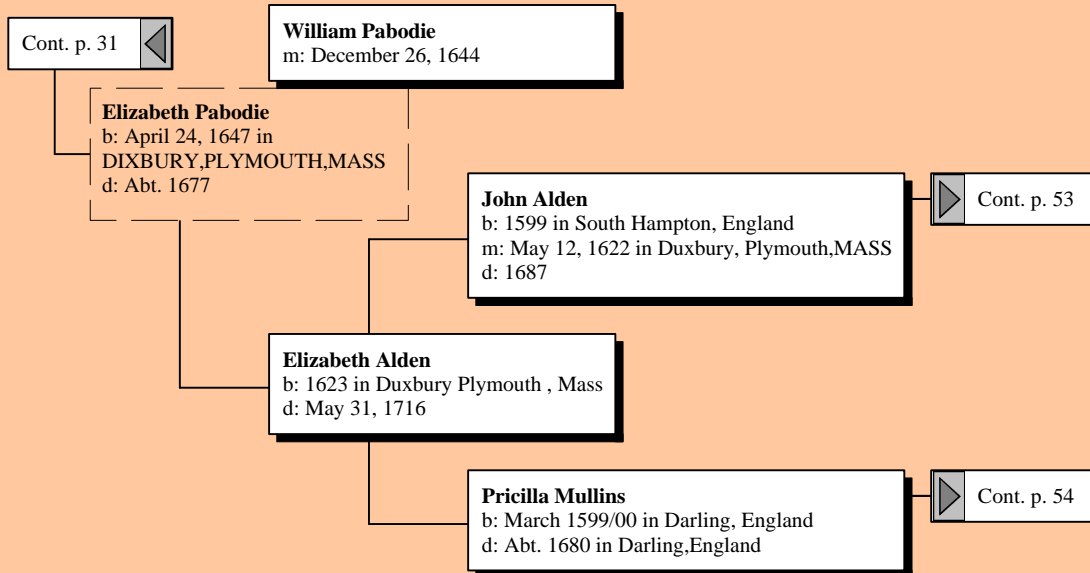

John Hathaway
b: Abt. 1629 in Gloucester Co England
m: 1649
d: 1705 in Freetown, Bristol, MA

Mrs Hathaway
b: in Gloucester Co , England

Cont. p. 28 

Ancestors of Willa Lydia Williams

Cont. p. 28

John Shepard

Martha Shepard

b: Abt. 1629 in Freetown, Bristol,MA
d: in Freetown, Bristol,MA

Ancestors of Willa Lydia Williams

Ancestors of Willa Lydia Williams

Ancestors of Willa Lydia Williams

Cont. p. 31 

Thomas Richards

Alice Richards
b: April 07, 1629 in WEXMOUTH, MASS
d: December 12, 1671 in PLYMOUTH, MASS

Welthian Loring

Ancestors of Willa Lydia Williams

Ancestors of Willa Lydia Williams

Ancestors of Willa Lydia Williams

Ancestors of Willa Lydia Williams

Ancestors of Willa Lydia Williams

Ancestors of Willa Lydia Williams

Ancestors of Willa Lydia Williams

Ancestors of Willa Lydia Williams

Ancestors of Willa Lydia Williams