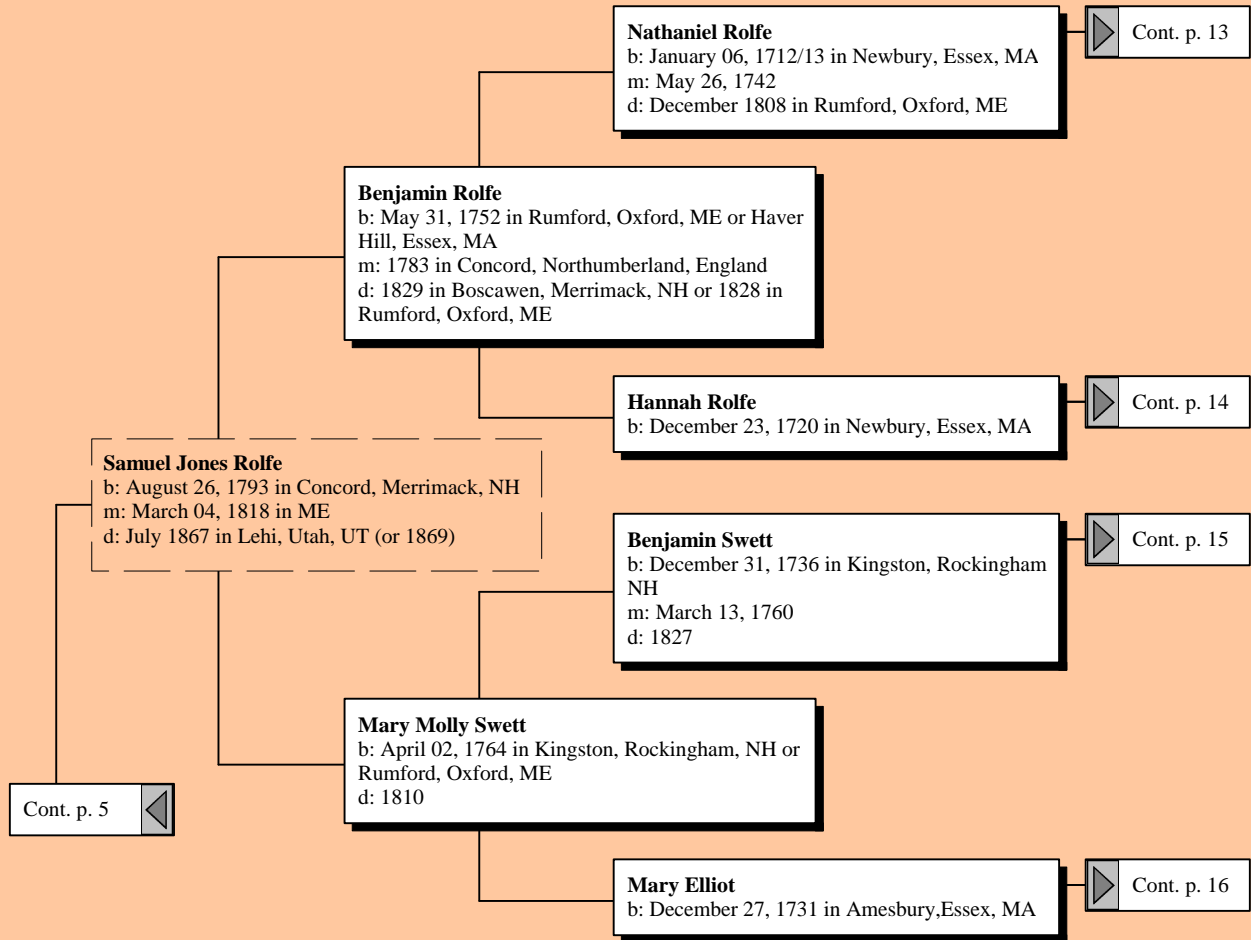

Ancestors of Willa Lydia Williams

Cont. p. 4 

William Powe
b: 1757 in MD
m: March 10, 1789 in Lincoln,KY
d: November 08, 1839 in Lancaster,Garrard Co,
KY

Rebecca Powe
b: March 29, 1801 in KY
d: Aft. 1870

Mary Brown
b: 1759 in MD

Ancestors of Willa Lydia Williams

Ancestors of Willa Lydia Williams

Ancestors of Willa Lydia Williams

Norman E Bates
b: Abt. 1777 in England
m: 1801 in Stafford England
d: in Stafford England

Joseph William Bates
b: Abt. 1803 in Dudley, Staffordshire,England
m: Bet. 1822 - 1824 in Staffordshire,England
d: July 08, 1833 in South Port, Upper Canada:
burned in Charcoal pit

Cont. p. 5

Elizabeth Bates
b: December 04, 1778 in Stafford England