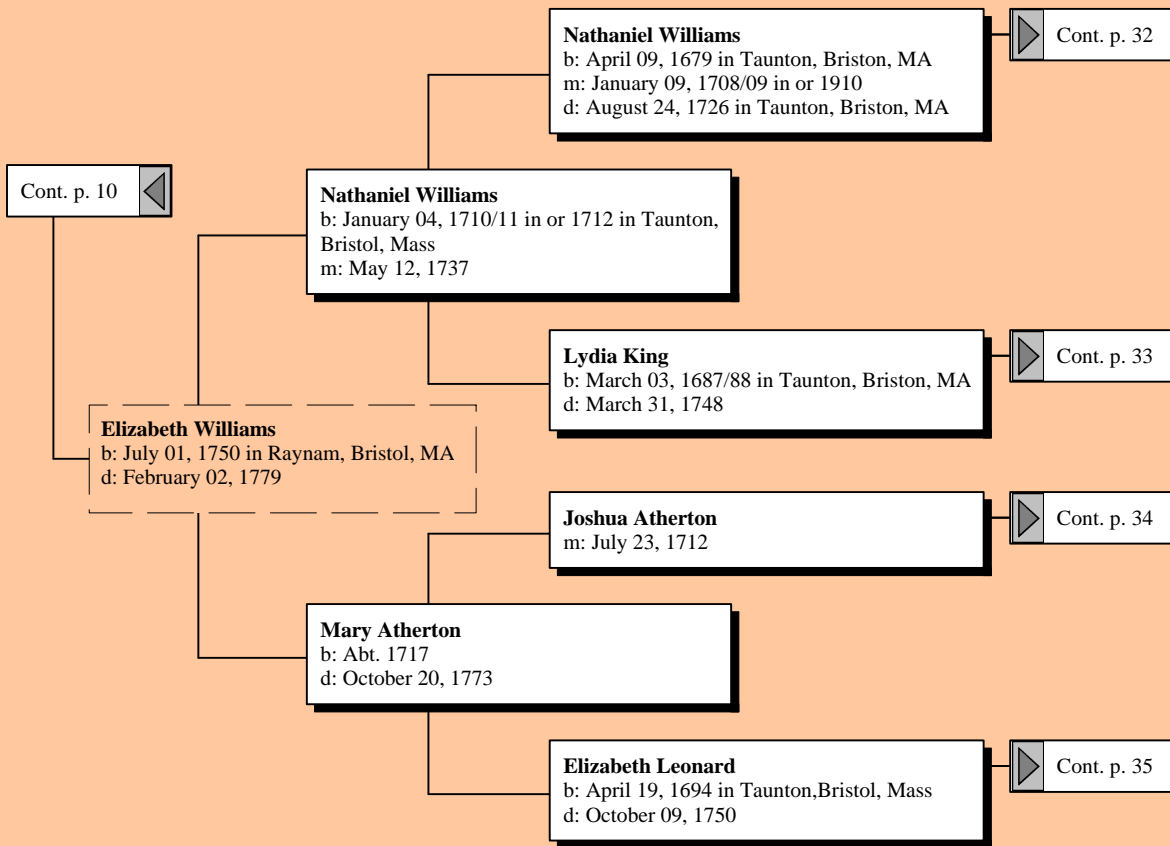

Ancestors of Willa Lydia Williams

Cont. p. 5

William Harris
b: Abt. 1779 in England

Mary Ann Harris
b: December 30, 1805 in Benthall, Shropshire
England
d: November 27, 1851 in Salt Lake City, SLC, UT
(city cemetery)

Mary Harris
b: Abt. 1783 in England

Ancestors of Willa Lydia Williams

Ancestors of Willa Lydia Williams

Cont. p. 9

John Rolfe

Hannah Rolfe
b: December 23, 1720 in Newbury, Essex, MA

Judith Dole

Ancestors of Willa Lydia Williams

Ancestors of Willa Lydia Williams

Ancestors of Willa Lydia Williams

Ancestors of Willa Lydia Williams

Ancestors of Willa Lydia Williams

Ancestors of Willa Lydia Williams

Ancestors of Willa Lydia Williams

Ancestors of Willa Lydia Williams