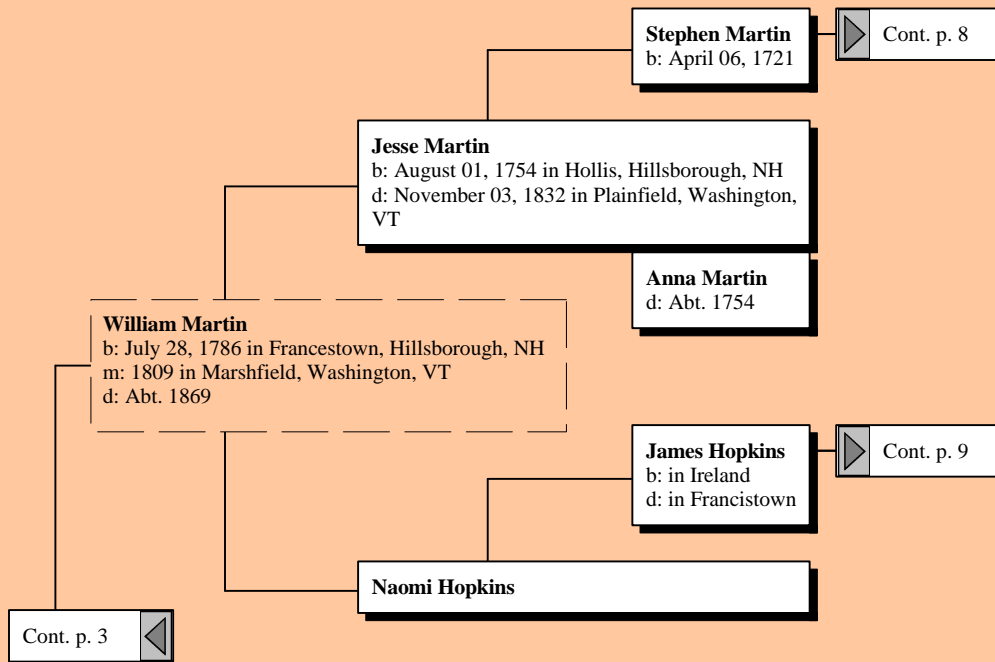

Hugo Marquardt Ancestor Tree

by

SJMG

Ancestors of Hugo Martin Marquardt

Ancestors of Hugo Martin Marquardt

Ancestors of Hugo Martin Marquardt

Ancestors of Hugo Martin Marquardt

Ancestors of Hugo Martin Marquardt

Ancestors of Hugo Martin Marquardt

Ancestors of Hugo Martin Marquardt

Ancestors of Hugo Martin Marquardt

Ancestors of Hugo Martin Marquardt

Ancestors of Hugo Martin Marquardt

Ancestors of Hugo Martin Marquardt

Stephen Flanders
b: Abt. 1620
m: Bef. 1647
d: June 27, 1648

Stephen Flanders
b: March 08, 1646/47 in Salisbury, Essex, MA
m: December 28, 1670 in SALISBURY
d: June 27, 1648 in Salisbury, Essex, MA

Cont. p. 8