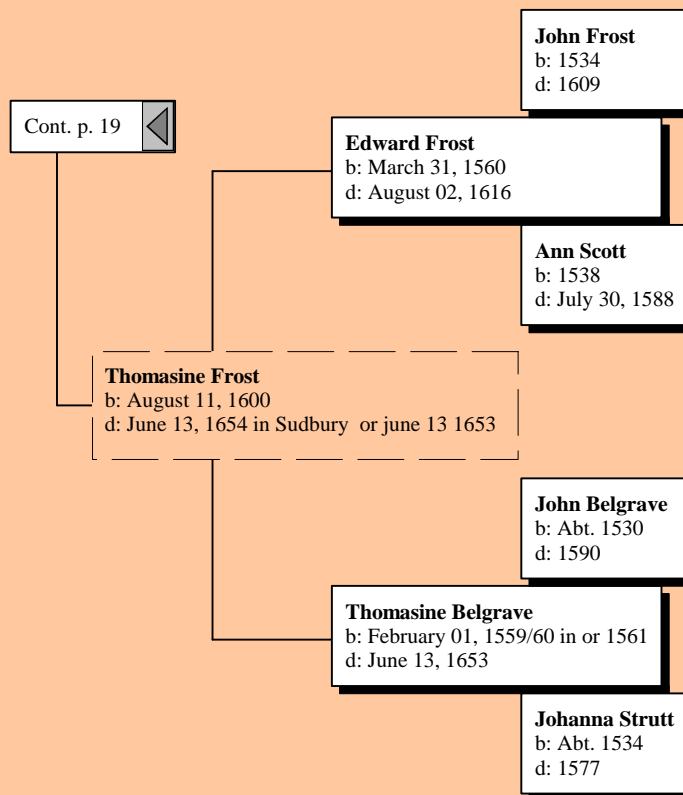

Ancestors of Hugo Martin Marquardt