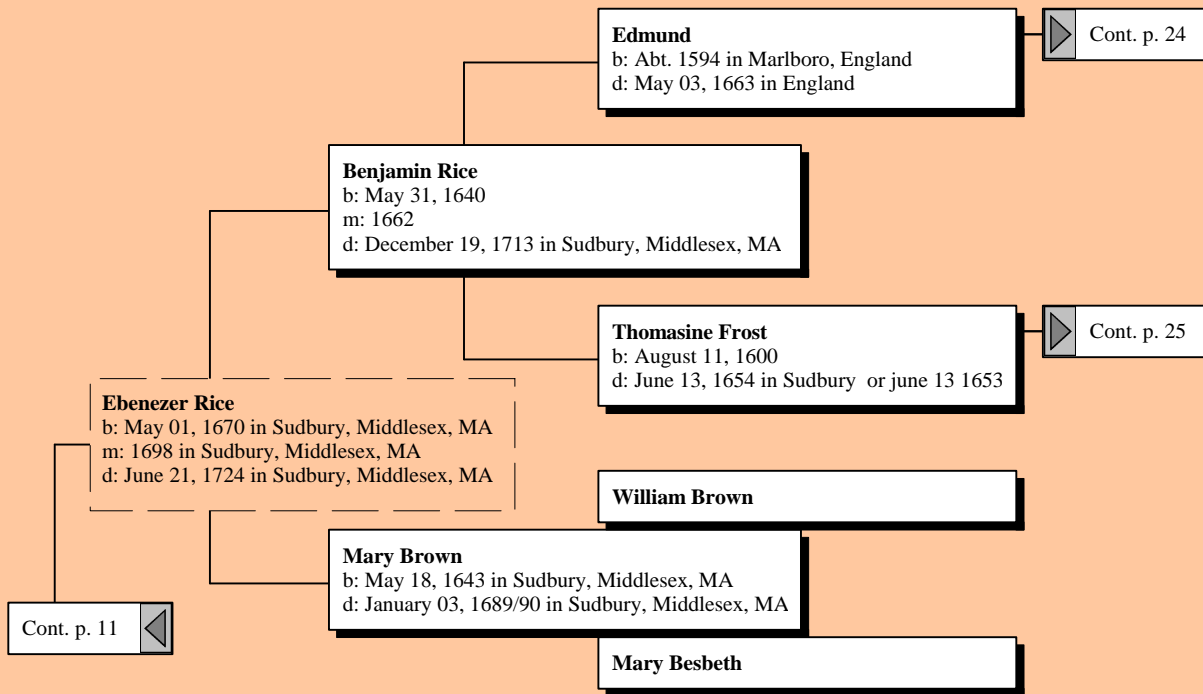

Ancestors of Hugo Martin Marquardt

Ancestors of Hugo Martin Marquardt

Ancestors of Hugo Martin Marquardt

Ancestors of Hugo Martin Marquardt

Ancestors of Hugo Martin Marquardt

Ancestors of Hugo Martin Marquardt

Stephen Flanders
b: Abt. 1620
m: Bef. 1647
d: June 27, 1648

Stephen Flanders
b: March 08, 1646/47 in Salisbury, Essex, MA
m: December 28, 1670 in SALISBURY
d: June 27, 1648 in Salisbury, Essex, MA

Cont. p. 8

Jane Flanders
d: October 19, 1683

Ancestors of Hugo Martin Marquardt

Ancestors of Hugo Martin Marquardt

Ancestors of Hugo Martin Marquardt

Ancestors of Hugo Martin Marquardt

Ancestors of Hugo Martin Marquardt