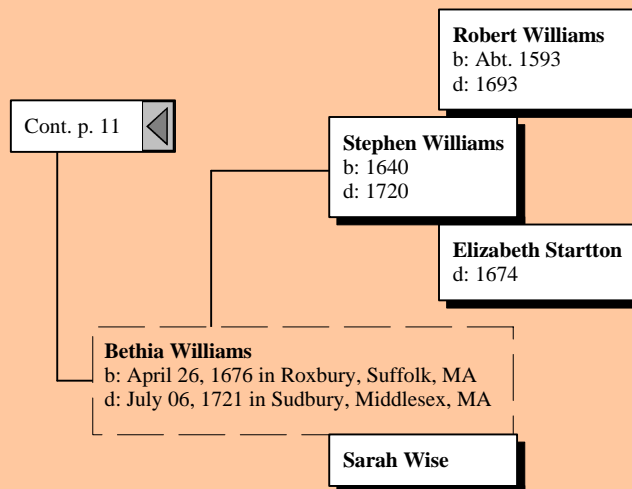

Stephen Flanders
b: Abt. 1620
m: Bef. 1647
d: June 27, 1648

Stephen Flanders
b: March 08, 1646/47 in Salisbury, Essex, MA
m: December 28, 1670 in SALISBURY
d: June 27, 1648 in Salisbury, Essex, MA

Cont. p. 8

Jane Flanders
d: October 19, 1683

Ancestors of Hugo Martin Marquardt

Ancestors of Hugo Martin Marquardt

Ancestors of Hugo Martin Marquardt

Ancestors of Hugo Martin Marquardt

Ancestors of Hugo Martin Marquardt