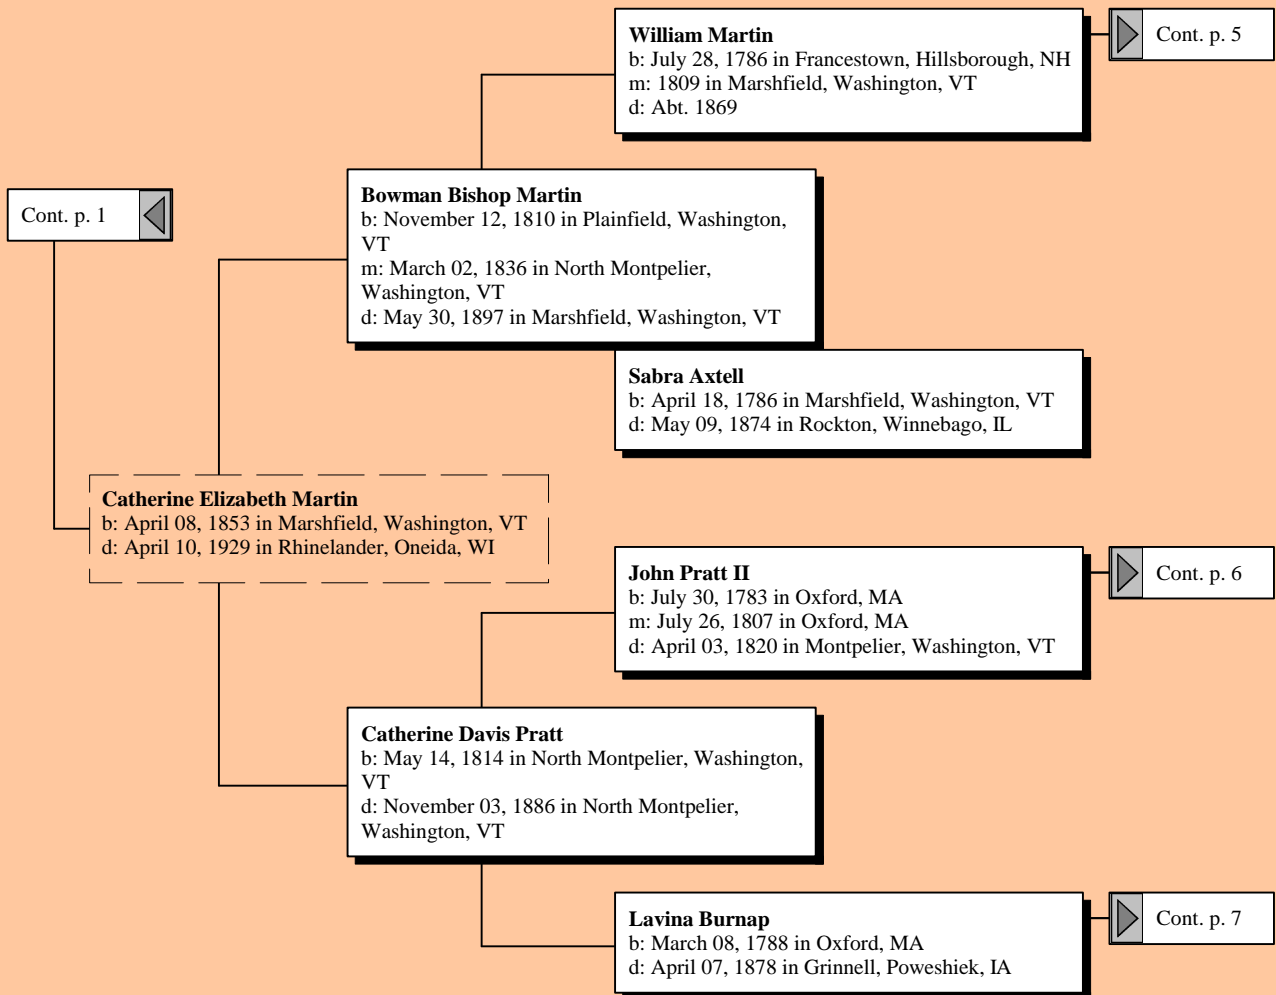

Hugo Marquardt Ancestor Tree

by

SJMG

Ancestors of Hugo Martin Marquardt

Ancestors of Hugo Martin Marquardt

Ancestors of Hugo Martin Marquardt

Ancestors of Hugo Martin Marquardt

Ancestors of Hugo Martin Marquardt

Ancestors of Hugo Martin Marquardt

Ancestors of Hugo Martin Marquardt

Ancestors of Hugo Martin Marquardt

Ancestors of Hugo Martin Marquardt

Ancestors of Hugo Martin Marquardt

Ancestors of Hugo Martin Marquardt

Stephen Flanders
b: Abt. 1620
m: Bef. 1647
d: June 27, 1648

Stephen Flanders
b: March 08, 1646/47 in Salisbury, Essex, MA
m: December 28, 1670 in SALISBURY
d: June 27, 1648 in Salisbury, Essex, MA

Cont. p. 8