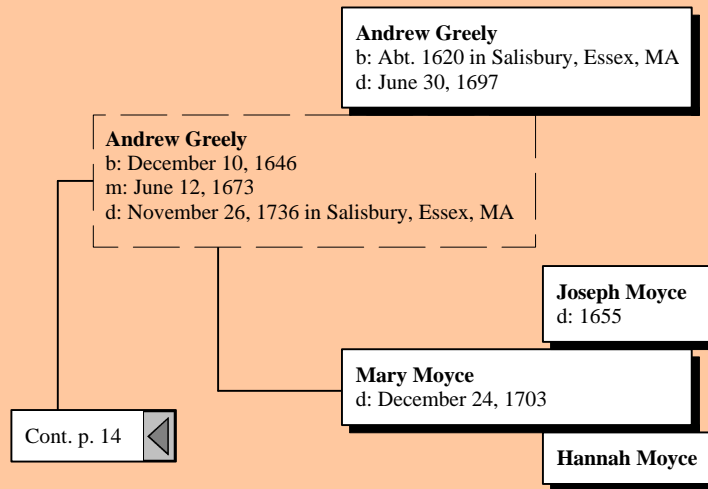

Stephen Flanders
b: Abt. 1620
m: Bef. 1647
d: June 27, 1648

Stephen Flanders
b: March 08, 1646/47 in Salisbury, Essex, MA
m: December 28, 1670 in SALISBURY
d: June 27, 1648 in Salisbury, Essex, MA

Cont. p. 8

Jane Flanders
d: October 19, 1683

Ancestors of Hugo Martin Marquardt

Ancestors of Hugo Martin Marquardt

Ancestors of Hugo Martin Marquardt

Ancestors of Hugo Martin Marquardt

Ancestors of Hugo Martin Marquardt