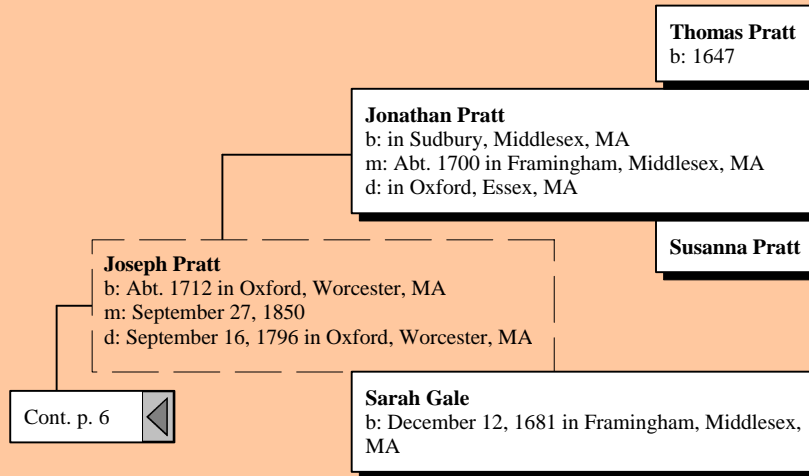

Hugo Marquardt Ancestor Tree

by

SJMG

Ancestors of Hugo Martin Marquardt

Ancestors of Hugo Martin Marquardt

Ancestors of Hugo Martin Marquardt

Ancestors of Hugo Martin Marquardt

Ancestors of Hugo Martin Marquardt

Ancestors of Hugo Martin Marquardt

Ancestors of Hugo Martin Marquardt

Ancestors of Hugo Martin Marquardt

Ancestors of Hugo Martin Marquardt

Ancestors of Hugo Martin Marquardt

Ancestors of Hugo Martin Marquardt

Stephen Flanders
b: Abt. 1620
m: Bef. 1647
d: June 27, 1648

Stephen Flanders
b: March 08, 1646/47 in Salisbury, Essex, MA
m: December 28, 1670 in SALISBURY
d: June 27, 1648 in Salisbury, Essex, MA

Cont. p. 8