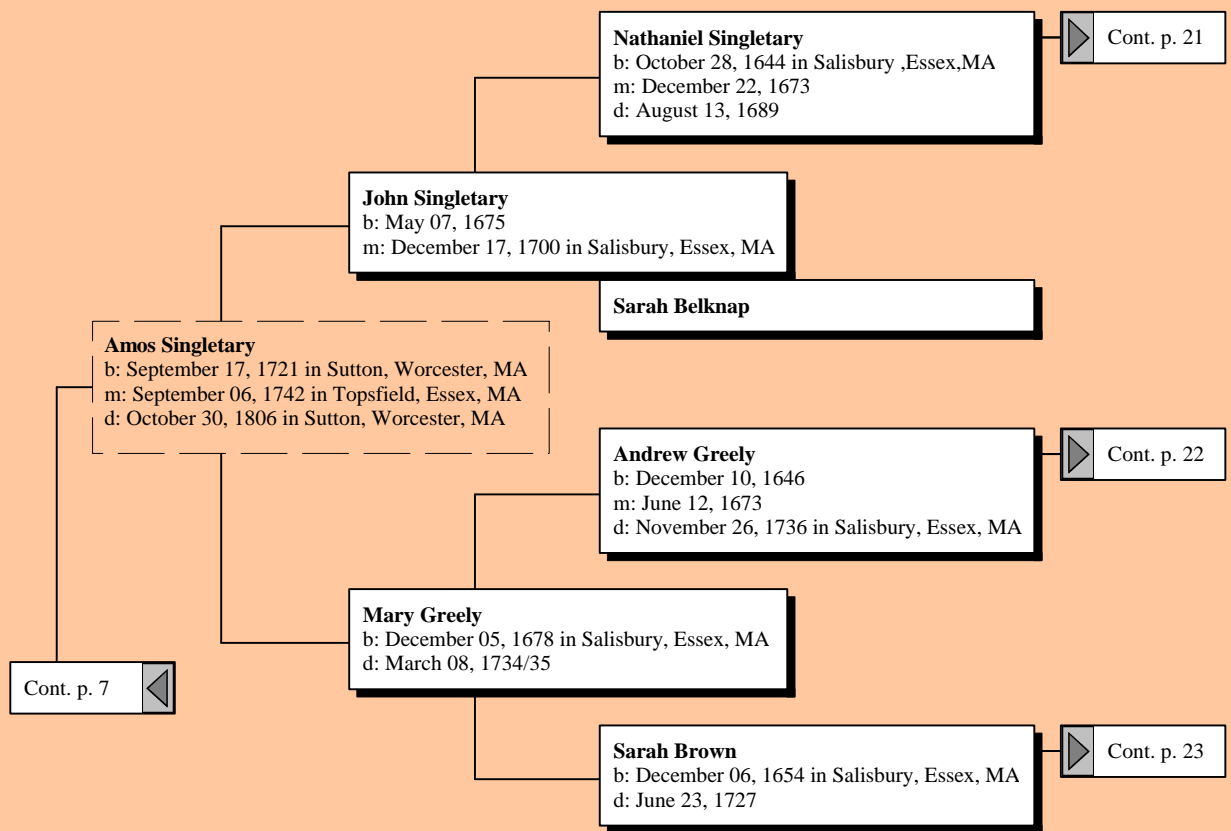

Hugo Marquardt Ancestor Tree

by

SJMG

Ancestors of Hugo Martin Marquardt

Ancestors of Hugo Martin Marquardt

Ancestors of Hugo Martin Marquardt

Ancestors of Hugo Martin Marquardt

Ancestors of Hugo Martin Marquardt

Ancestors of Hugo Martin Marquardt

Ancestors of Hugo Martin Marquardt

Ancestors of Hugo Martin Marquardt

Ancestors of Hugo Martin Marquardt

Ancestors of Hugo Martin Marquardt

Ancestors of Hugo Martin Marquardt

Stephen Flanders
b: Abt. 1620
m: Bef. 1647
d: June 27, 1648

Stephen Flanders
b: March 08, 1646/47 in Salisbury, Essex, MA
m: December 28, 1670 in SALISBURY
d: June 27, 1648 in Salisbury, Essex, MA

Cont. p. 8