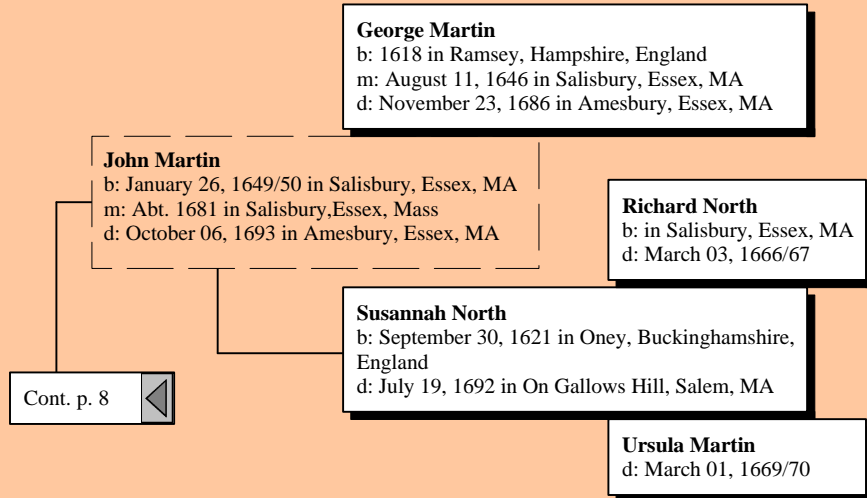

Ancestors of Hugo Martin Marquardt

Ancestors of Hugo Martin Marquardt

Ancestors of Hugo Martin Marquardt

Ancestors of Hugo Martin Marquardt

Ancestors of Hugo Martin Marquardt

Ancestors of Hugo Martin Marquardt

Stephen Flanders
b: Abt. 1620
m: Bef. 1647
d: June 27, 1648

Stephen Flanders
b: March 08, 1646/47 in Salisbury, Essex, MA
m: December 28, 1670 in SALISBURY
d: June 27, 1648 in Salisbury, Essex, MA

Cont. p. 8