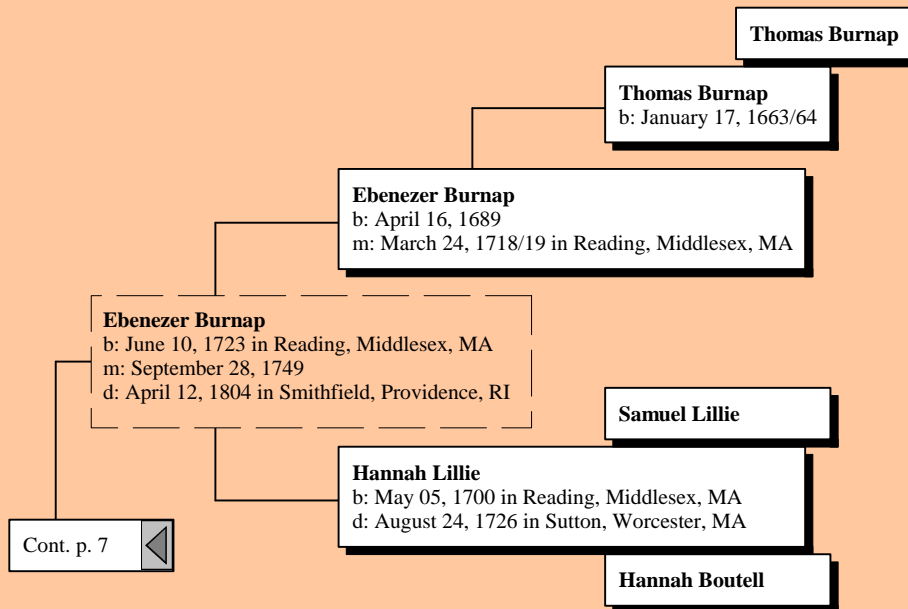

Hugo Marquardt Ancestor Tree

by

SJMG

Ancestors of Hugo Martin Marquardt

Ancestors of Hugo Martin Marquardt

Ancestors of Hugo Martin Marquardt

Ancestors of Hugo Martin Marquardt

Ancestors of Hugo Martin Marquardt

Ancestors of Hugo Martin Marquardt

Ancestors of Hugo Martin Marquardt

Ancestors of Hugo Martin Marquardt

Ancestors of Hugo Martin Marquardt

Ancestors of Hugo Martin Marquardt

Ancestors of Hugo Martin Marquardt

Stephen Flanders
b: Abt. 1620
m: Bef. 1647
d: June 27, 1648

Stephen Flanders
b: March 08, 1646/47 in Salisbury, Essex, MA
m: December 28, 1670 in SALISBURY
d: June 27, 1648 in Salisbury, Essex, MA

Cont. p. 8