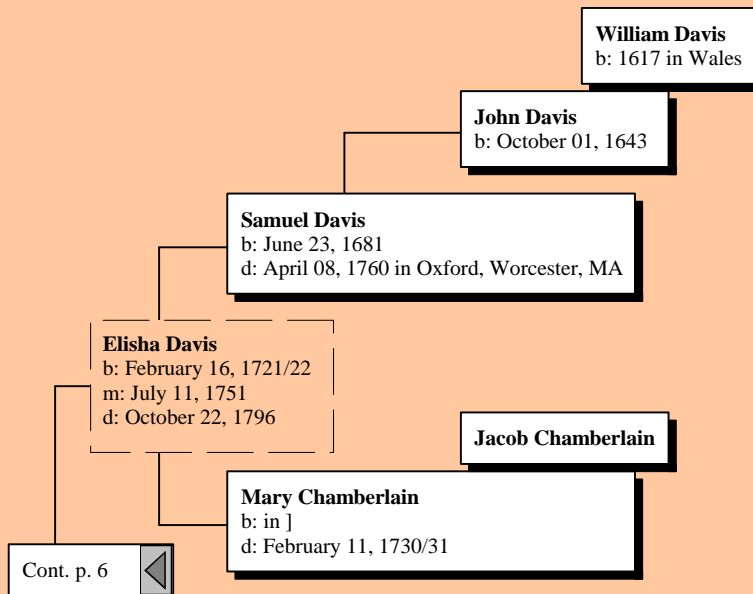

Hugo Marquardt Ancestor Tree

by

SJMG

Ancestors of Hugo Martin Marquardt

Ancestors of Hugo Martin Marquardt

Ancestors of Hugo Martin Marquardt

Ancestors of Hugo Martin Marquardt

Ancestors of Hugo Martin Marquardt

Ancestors of Hugo Martin Marquardt

Ancestors of Hugo Martin Marquardt

Ancestors of Hugo Martin Marquardt

Ancestors of Hugo Martin Marquardt

Ancestors of Hugo Martin Marquardt

Ancestors of Hugo Martin Marquardt

Stephen Flanders
b: Abt. 1620
m: Bef. 1647
d: June 27, 1648

Stephen Flanders
b: March 08, 1646/47 in Salisbury, Essex, MA
m: December 28, 1670 in SALISBURY
d: June 27, 1648 in Salisbury, Essex, MA

Cont. p. 8