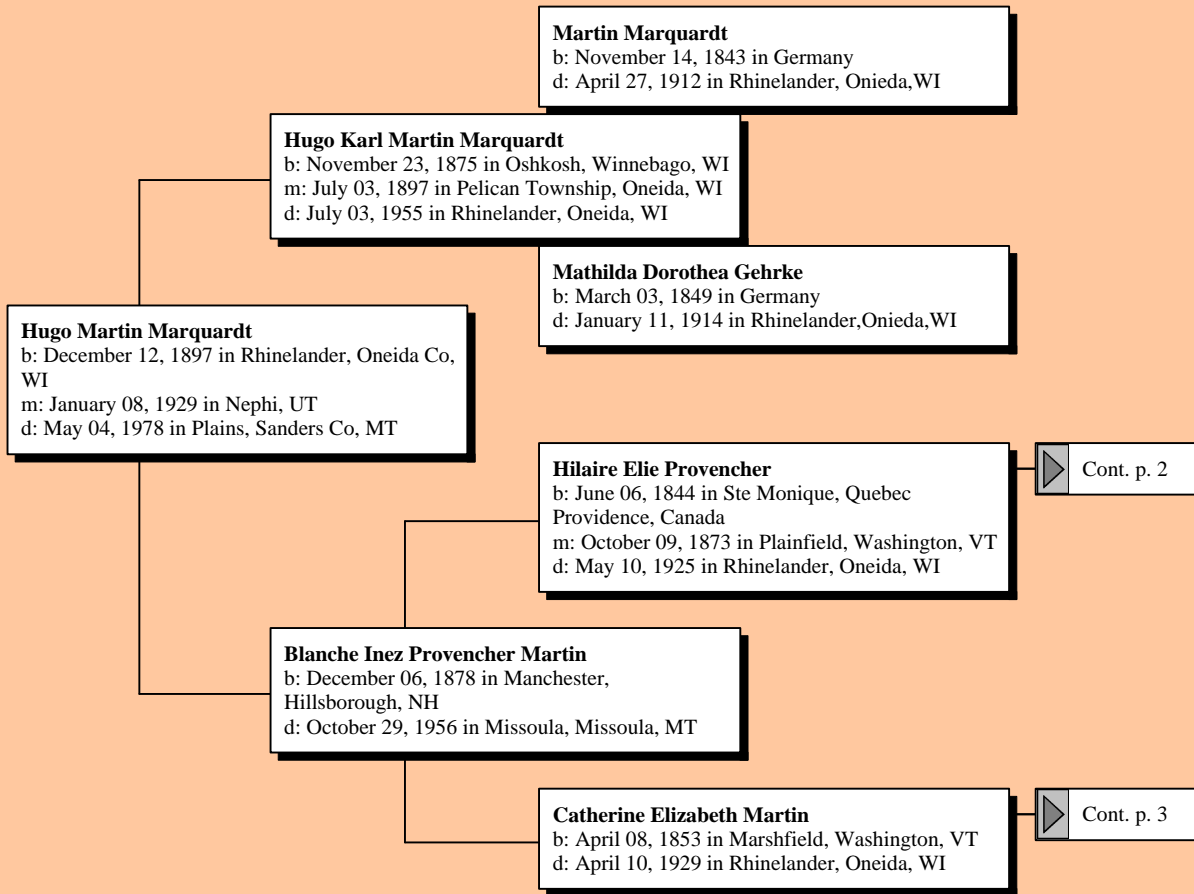

Hugo Marquardt Ancestor Tree

by

SJMG

Ancestors of Hugo Martin Marquardt

Ancestors of Hugo Martin Marquardt

Ancestors of Hugo Martin Marquardt

Ancestors of Hugo Martin Marquardt

Ancestors of Hugo Martin Marquardt

Ancestors of Hugo Martin Marquardt

Ancestors of Hugo Martin Marquardt

Ancestors of Hugo Martin Marquardt

Ancestors of Hugo Martin Marquardt

Ancestors of Hugo Martin Marquardt

Ancestors of Hugo Martin Marquardt

Stephen Flanders
b: Abt. 1620
m: Bef. 1647
d: June 27, 1648

Stephen Flanders
b: March 08, 1646/47 in Salisbury, Essex, MA
m: December 28, 1670 in SALISBURY
d: June 27, 1648 in Salisbury, Essex, MA

Cont. p. 8