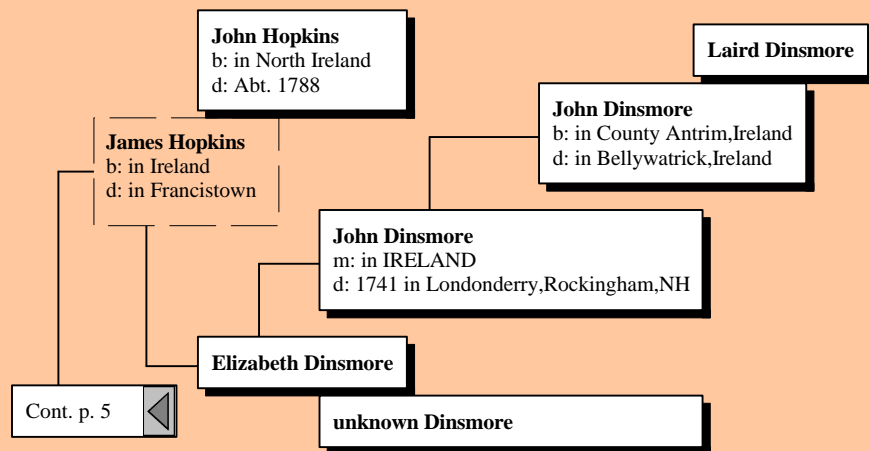

Hugo Marquardt Ancestor Tree

by

SJMG

Ancestors of Hugo Martin Marquardt

Ancestors of Hugo Martin Marquardt

Ancestors of Hugo Martin Marquardt

Ancestors of Hugo Martin Marquardt

Ancestors of Hugo Martin Marquardt

Ancestors of Hugo Martin Marquardt

Ancestors of Hugo Martin Marquardt

Ancestors of Hugo Martin Marquardt

Ancestors of Hugo Martin Marquardt

Ancestors of Hugo Martin Marquardt

Ancestors of Hugo Martin Marquardt

Stephen Flanders
b: Abt. 1620
m: Bef. 1647
d: June 27, 1648

Stephen Flanders
b: March 08, 1646/47 in Salisbury, Essex, MA
m: December 28, 1670 in SALISBURY
d: June 27, 1648 in Salisbury, Essex, MA

Cont. p. 8