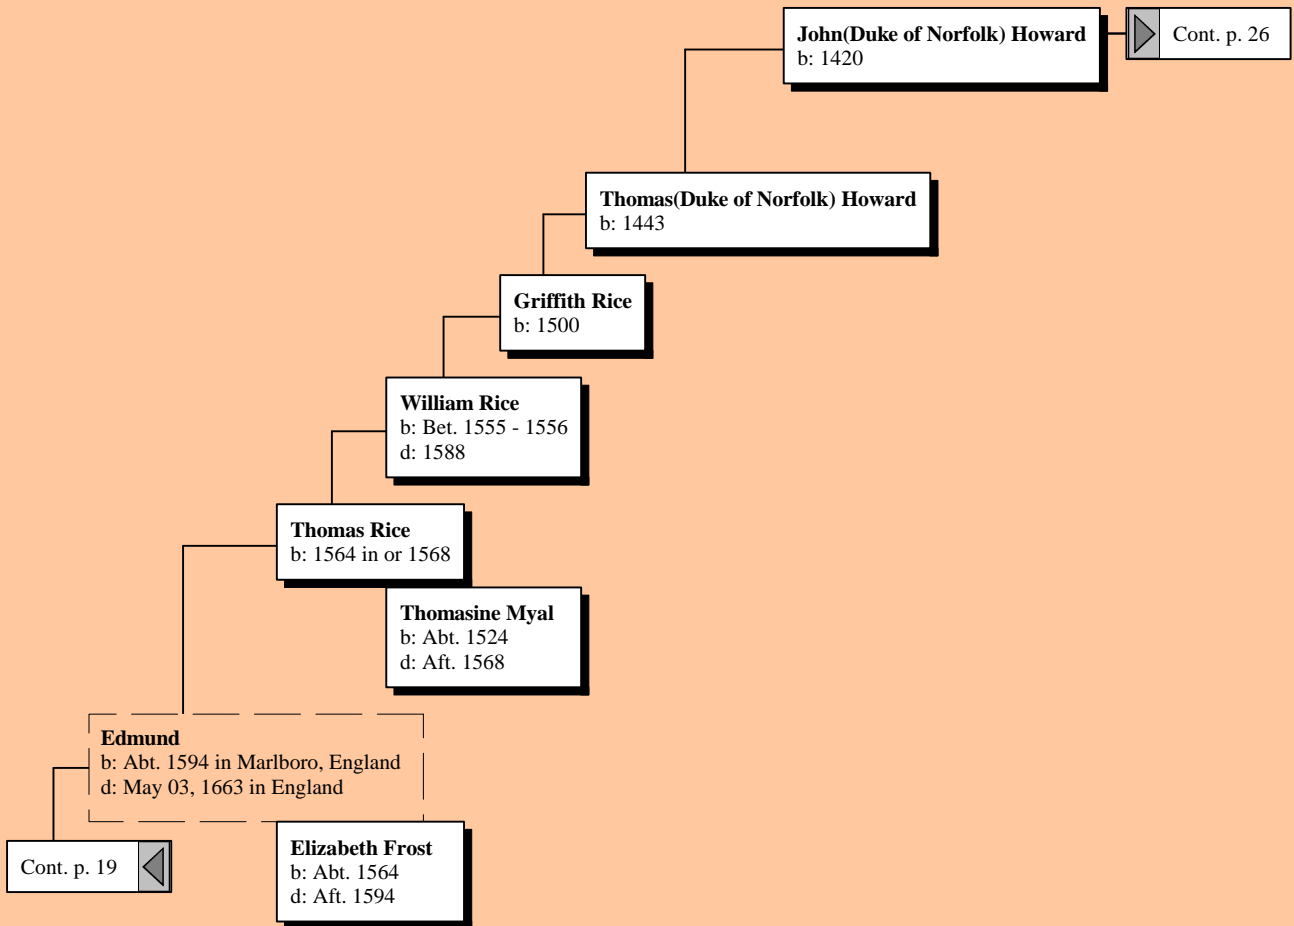

Ancestors of Hugo Martin Marquardt