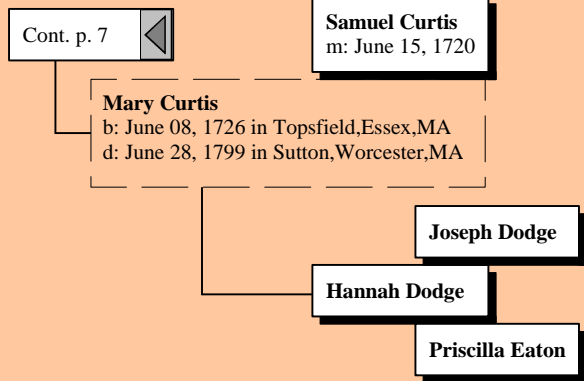

Ancestors of Hugo Martin Marquardt

Ancestors of Hugo Martin Marquardt

Ancestors of Hugo Martin Marquardt

Ancestors of Hugo Martin Marquardt

Ancestors of Hugo Martin Marquardt

Ancestors of Hugo Martin Marquardt

Stephen Flanders
b: Abt. 1620
m: Bef. 1647
d: June 27, 1648

Stephen Flanders
b: March 08, 1646/47 in Salisbury, Essex, MA
m: December 28, 1670 in SALISBURY
d: June 27, 1648 in Salisbury, Essex, MA

Cont. p. 8