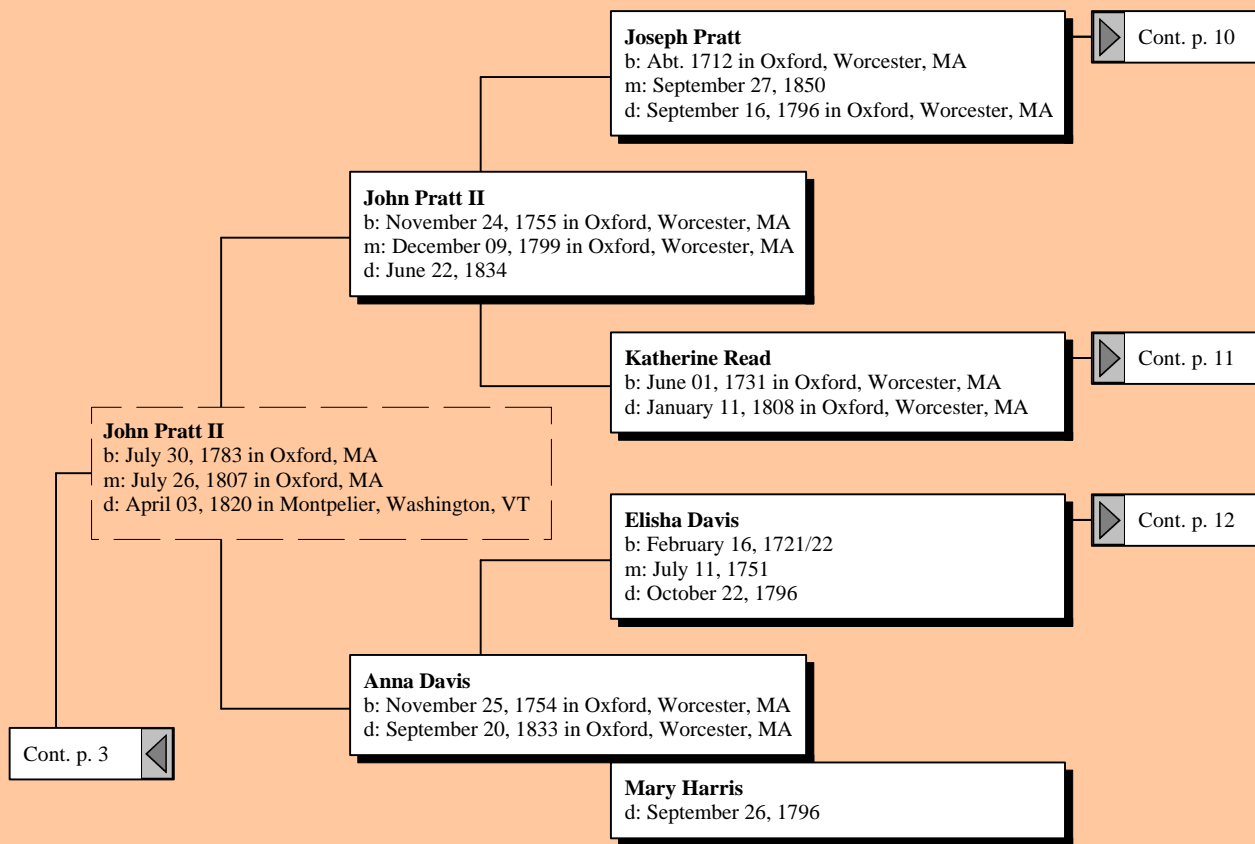

Hugo Marquardt Ancestor Tree

by

SJMG

Ancestors of Hugo Martin Marquardt

Ancestors of Hugo Martin Marquardt

Ancestors of Hugo Martin Marquardt

Ancestors of Hugo Martin Marquardt

Ancestors of Hugo Martin Marquardt

Ancestors of Hugo Martin Marquardt

Ancestors of Hugo Martin Marquardt

Ancestors of Hugo Martin Marquardt

Ancestors of Hugo Martin Marquardt

Ancestors of Hugo Martin Marquardt

Ancestors of Hugo Martin Marquardt

Stephen Flanders
b: Abt. 1620
m: Bef. 1647
d: June 27, 1648

Stephen Flanders
b: March 08, 1646/47 in Salisbury, Essex, MA
m: December 28, 1670 in SALISBURY
d: June 27, 1648 in Salisbury, Essex, MA

Cont. p. 8