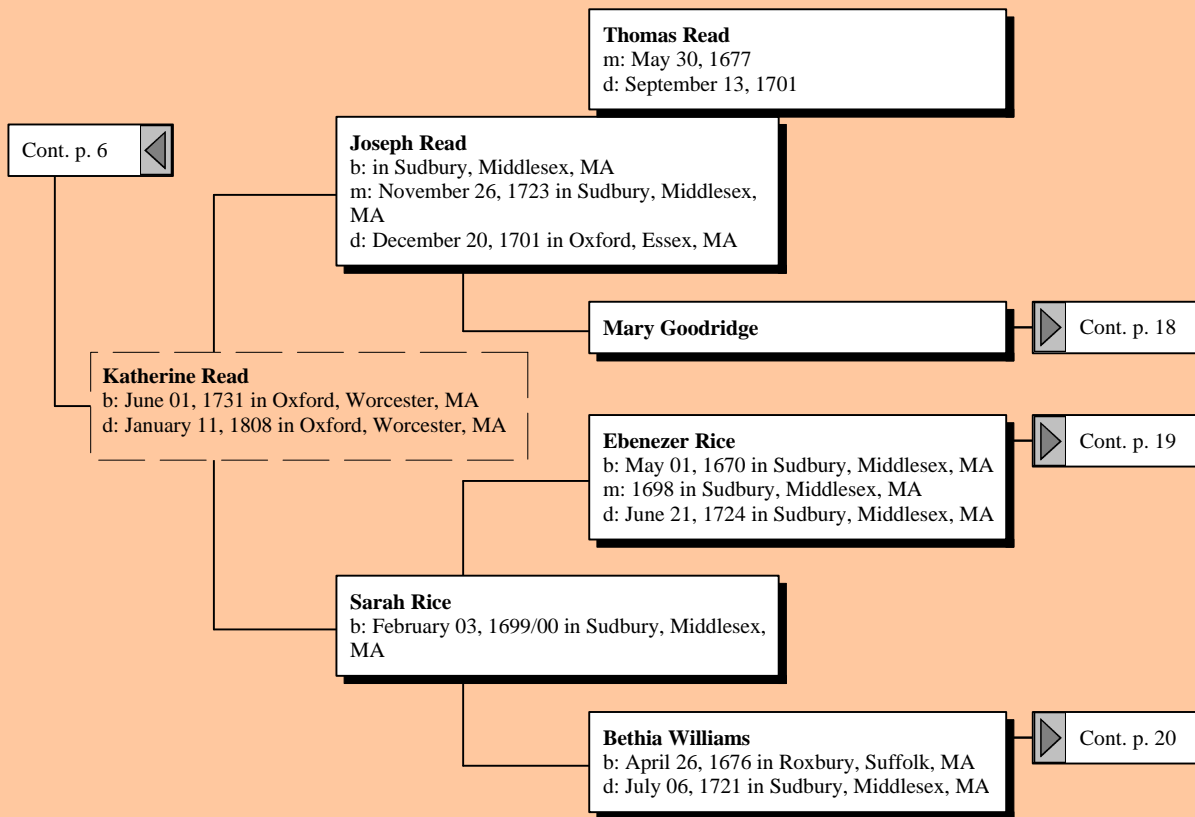

Hugo Marquardt Ancestor Tree

by

SJMG

Ancestors of Hugo Martin Marquardt

Ancestors of Hugo Martin Marquardt

Ancestors of Hugo Martin Marquardt

Ancestors of Hugo Martin Marquardt

Ancestors of Hugo Martin Marquardt

Ancestors of Hugo Martin Marquardt

Ancestors of Hugo Martin Marquardt

Ancestors of Hugo Martin Marquardt

Ancestors of Hugo Martin Marquardt

Ancestors of Hugo Martin Marquardt

Ancestors of Hugo Martin Marquardt

Stephen Flanders
b: Abt. 1620
m: Bef. 1647
d: June 27, 1648

Stephen Flanders
b: March 08, 1646/47 in Salisbury, Essex, MA
m: December 28, 1670 in SALISBURY
d: June 27, 1648 in Salisbury, Essex, MA

Cont. p. 8