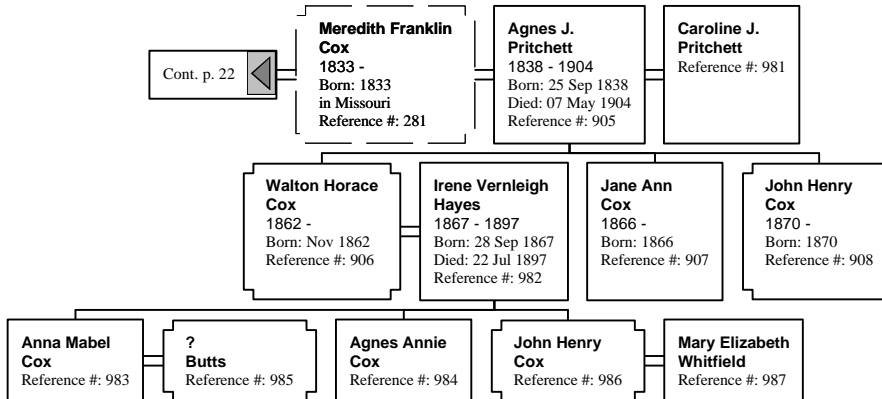

Cont. p. 31

7th Great-Grandchildren

**Margaret
Williams**
Reference #: 996

**Celestia
Williams**
1846 -
Born: 01 Sep 1846
Reference #: 997

**Albro W.
South**
Reference #: 1005

**Paulina
Williams**
Reference #: 998

**Mary J.
Williams**
Reference #: 999

**Nancy R.
Williams**
Reference #: 1000

**John Bailey
Williams**
Reference #: 1001

**Laura Bathsheba
Williams**
Reference #: 1002

Cont. p. 33

Hourglass Tree of William Coxe (27 of 34)

6th Great-Grandchildren

7th Great-Grandchildren

8th Great-Grandchildren

Hourglass Tree of William Coxe (28 of 34)

6th Great-Grandchildren

**William Thomas
Cox**
1835 - 1868
Born: 1835
in Lincoln Co., Mo.
Died: 1868
in Hopkins Co.
Kentucky
Reference #: 26