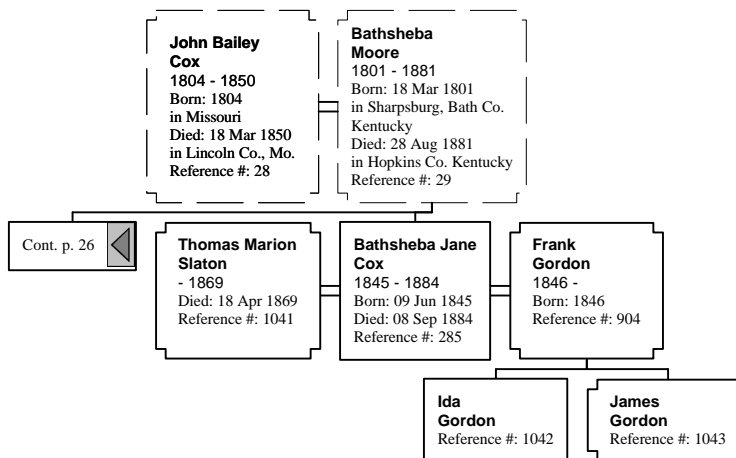

**Jenny Florence
Niblack**
1861 - 1946
Born: 1861
Died: 18 Jun 1946
in Madisonville,
Kentucky
Reference #: 25

8th Great-Grandchildren

Hourglass Tree of William Coxe (30 of 34)

7th Great-Grandchildren

8th Great-Grandchildren

Hourglass Tree of William Coxe (31 of 34)

5th Great-Grandchildren

6th Great-Grandchildren

7th Great-Grandchildren

Hourglass Tree of William Coxe (32 of 34)

6th Great-Grandchildren

7th Great-Grandchildren

8th Great-Grandchildren