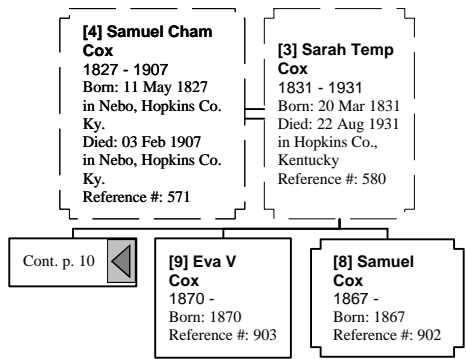

Jane Ann Cox
 Reference #: 988

John Cox
 Reference #: 989

6th Great-Grandchildren

Cont. p. 20

Hourglass Tree of William Coxe (14 of 34)

4th Great-Grandchildren

5th Great-Grandchildren

6th Great-Grandchildren

Hourglass Tree of William Coxe (15 of 34)

4th Great-Grandchildren

<p>Champion Samuel Cox 1798 - 1853 Born: 09 Dec 1798 in Mecklenburg Co., Va. Died: 02 Aug 1853 in Nebo, Hopkins Co. Ky. Reference #: 125</p>	<p>Sally G. Winstead 1799 - 1861 Born: 06 Oct 1799 in Person Co., N.C. Died: 1861 in Nebo, Hopkins Co. Ky. Reference #: 128</p>
---	--

5th Great-Grandchildren

Hourglass Tree of William Coxe (16 of 34)

5th Great-Grandchildren

6th Great-Grandchildren

Hourglass Tree of William Coxe (17 of 34)

3rd Great-Grandchildren

4th Great-Grandchildren

Hourglass Tree of William Coxe (18 of 34)