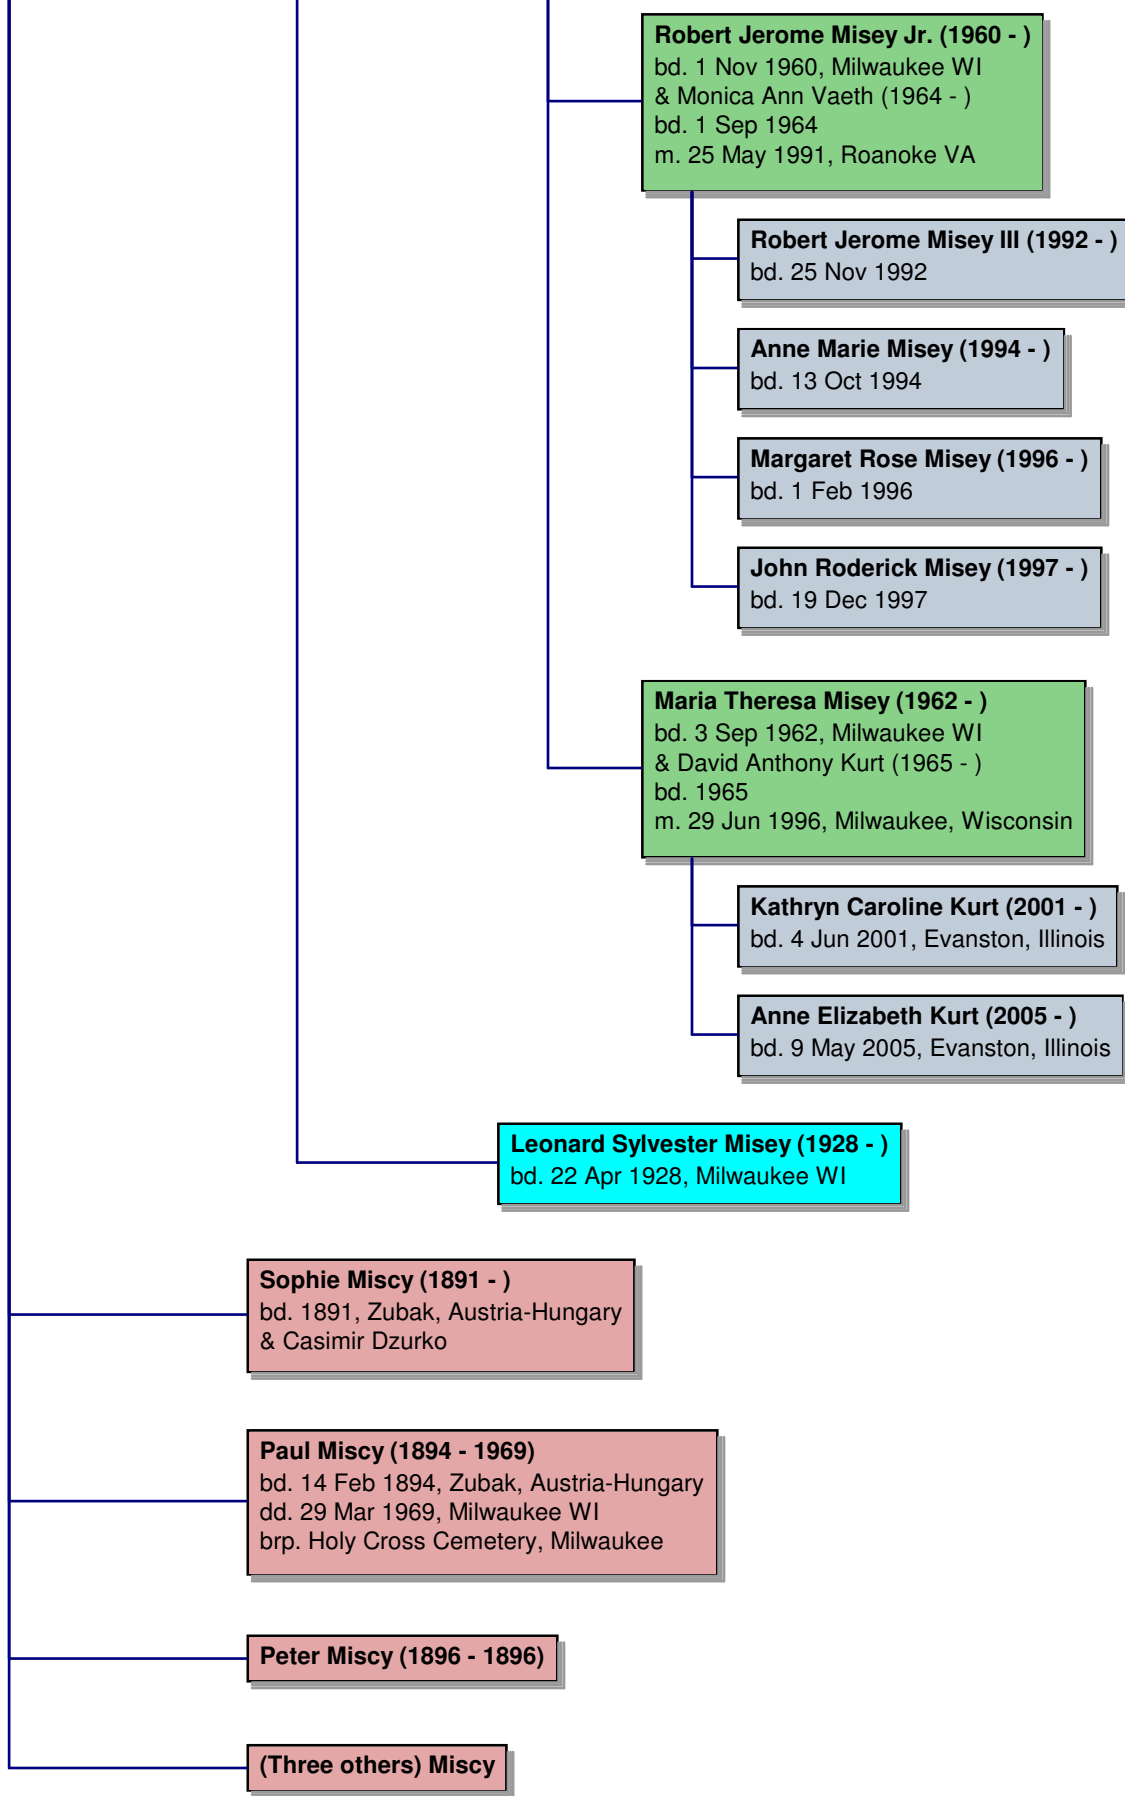

**Chart Prepared
by Neil A. Boyer
September 18, 2009**

**For further details,
search on "Misey
Family of Milwaukee."**