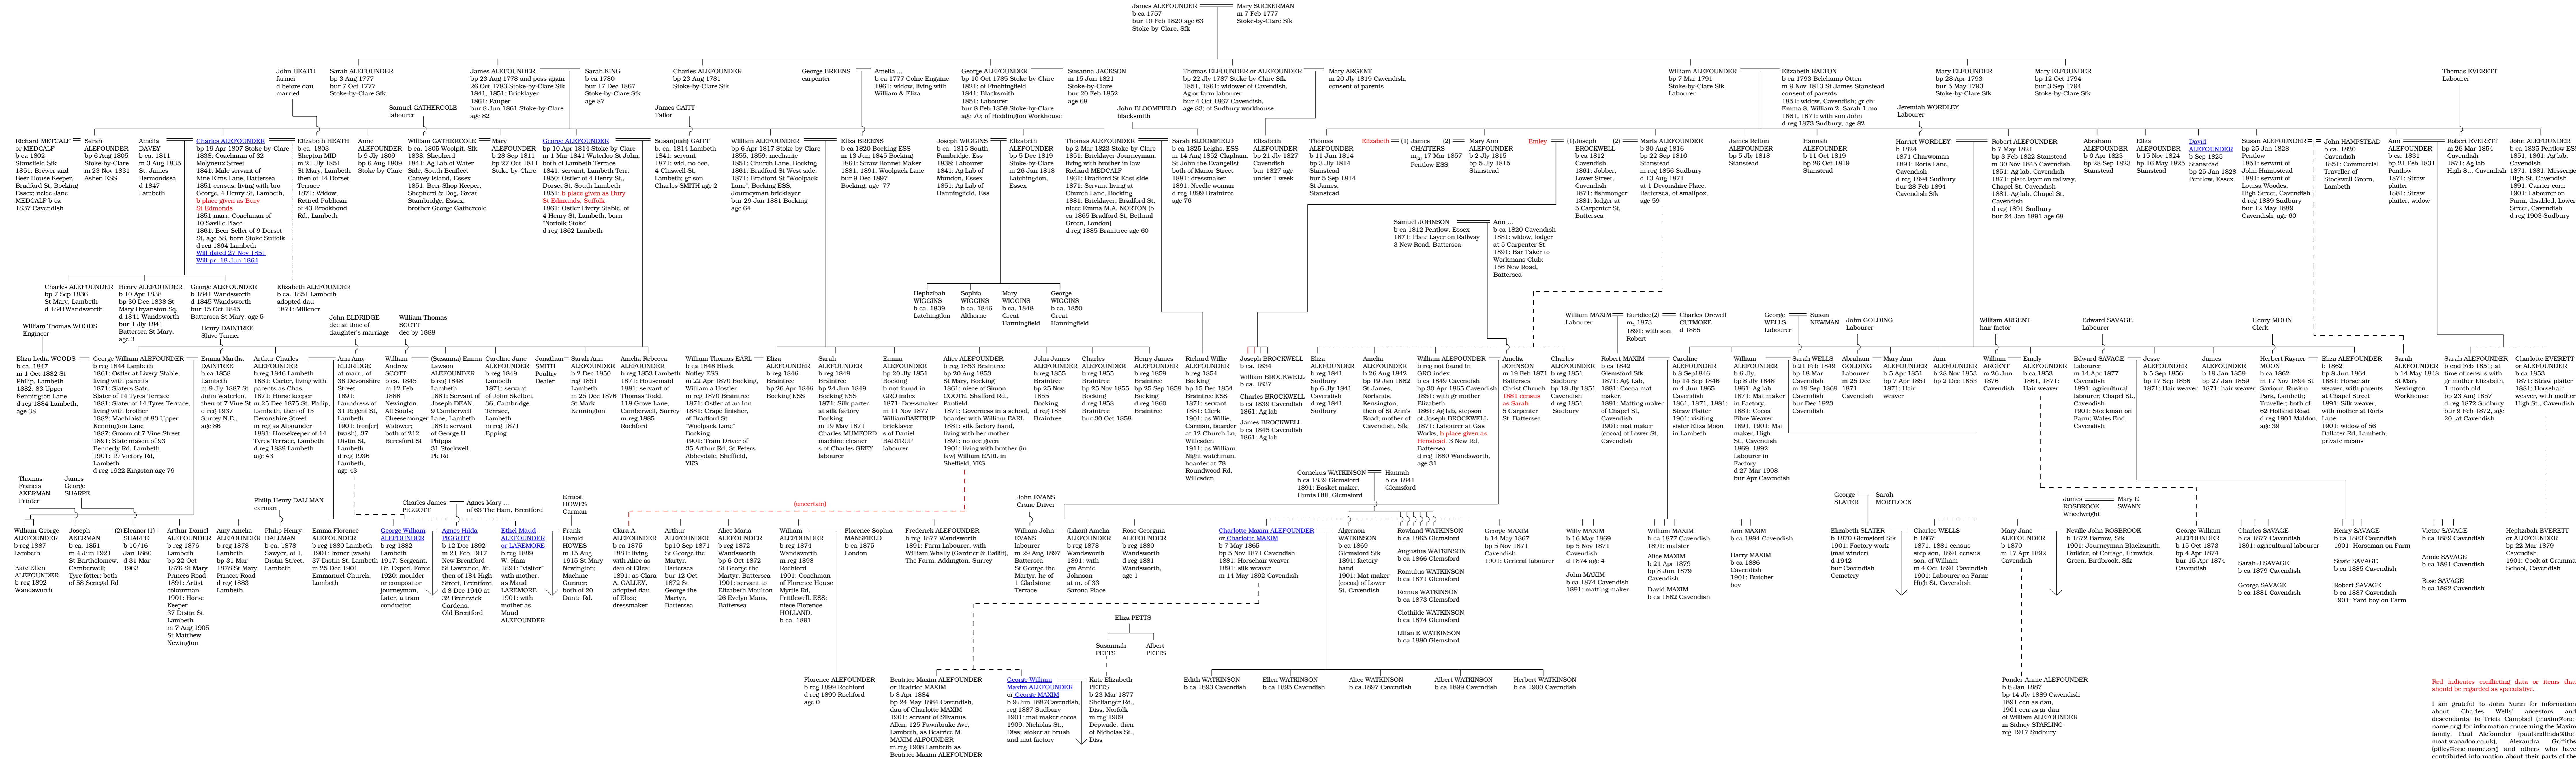

Alefounder of Suffolk