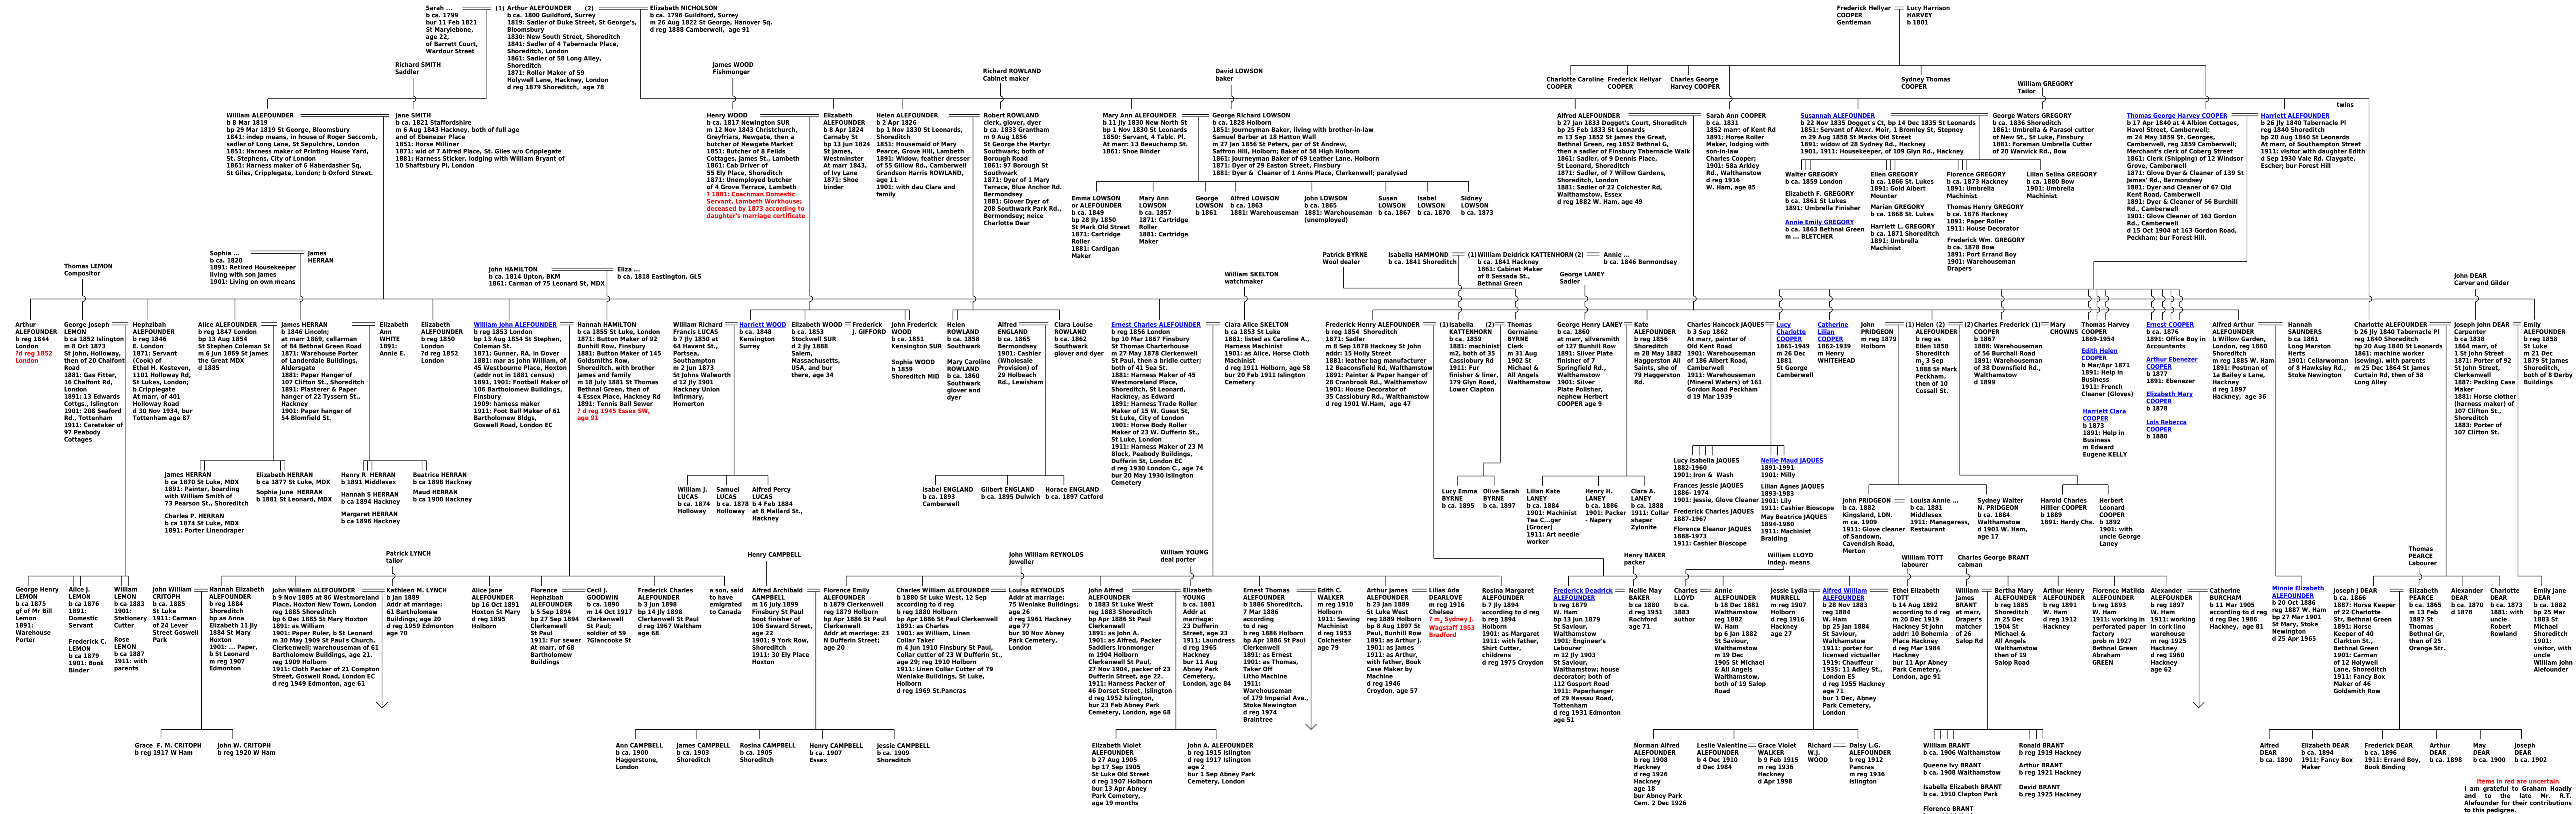

Alefounder of Shoreditch, London