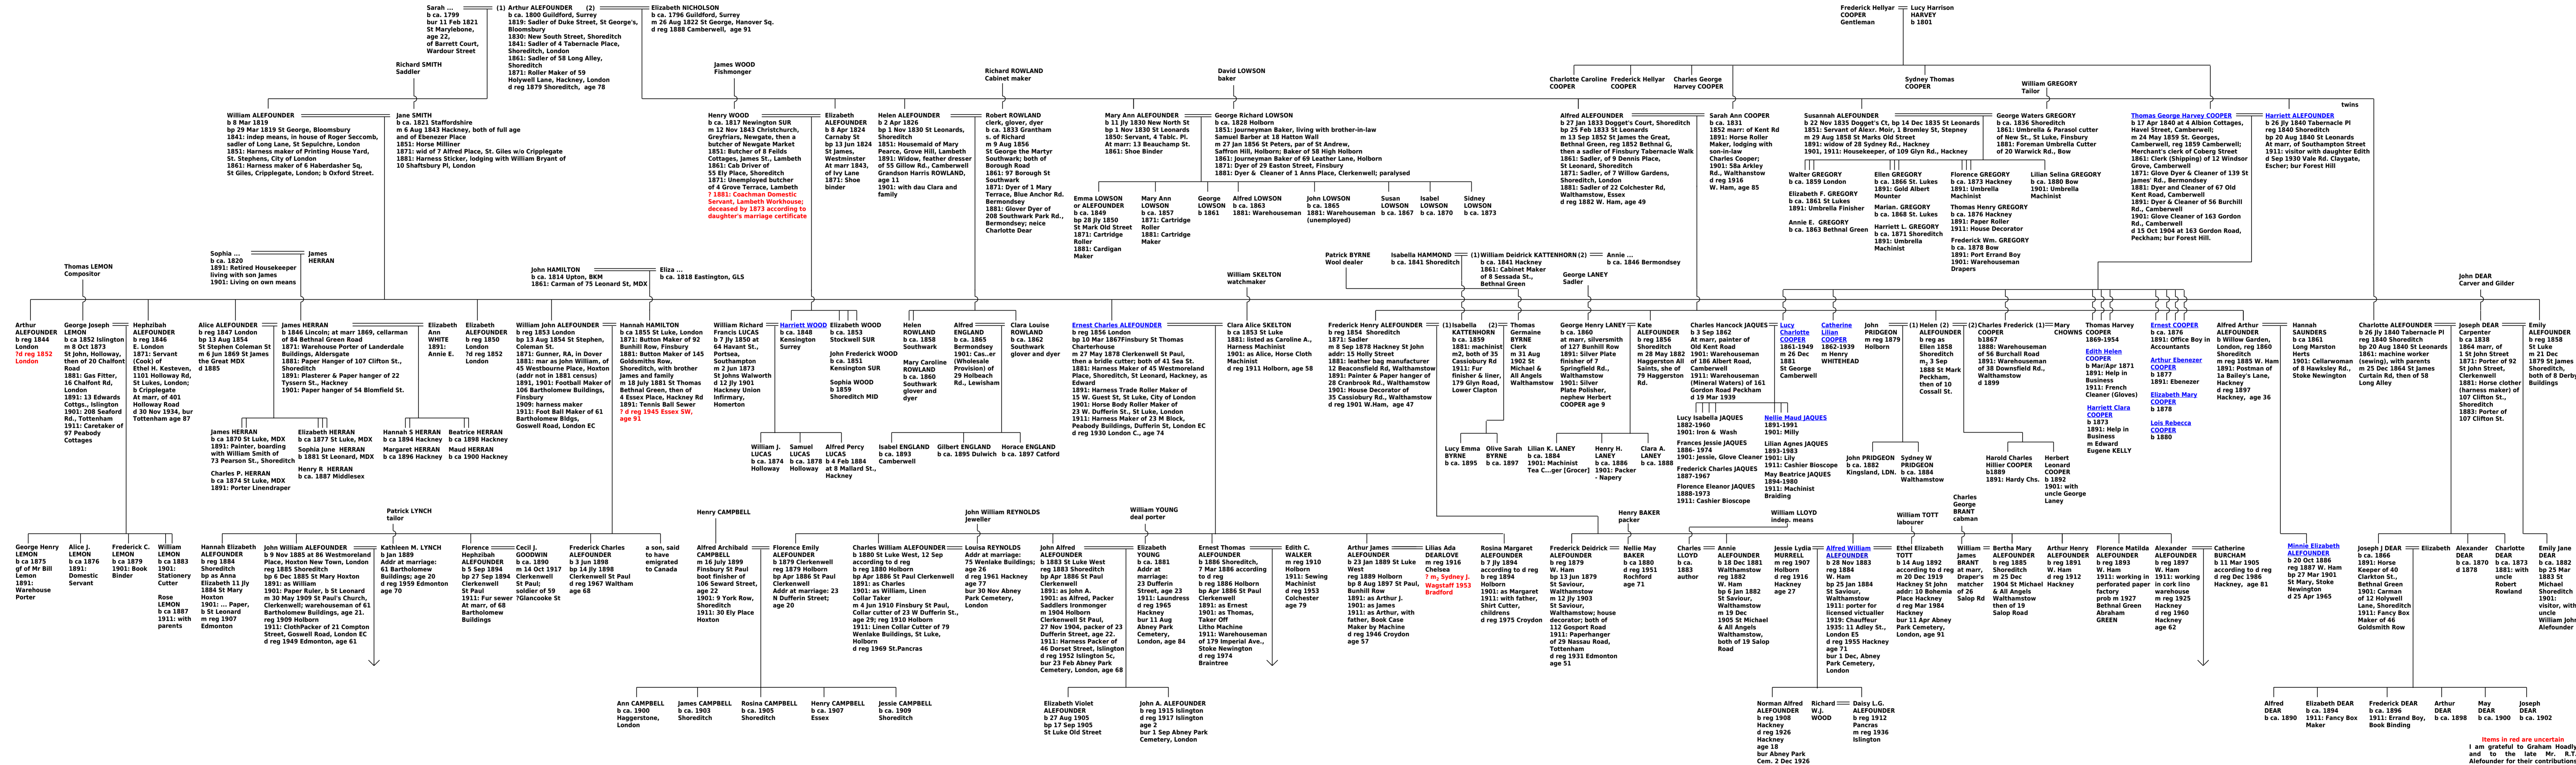

Alefounder of Shoreditch, London