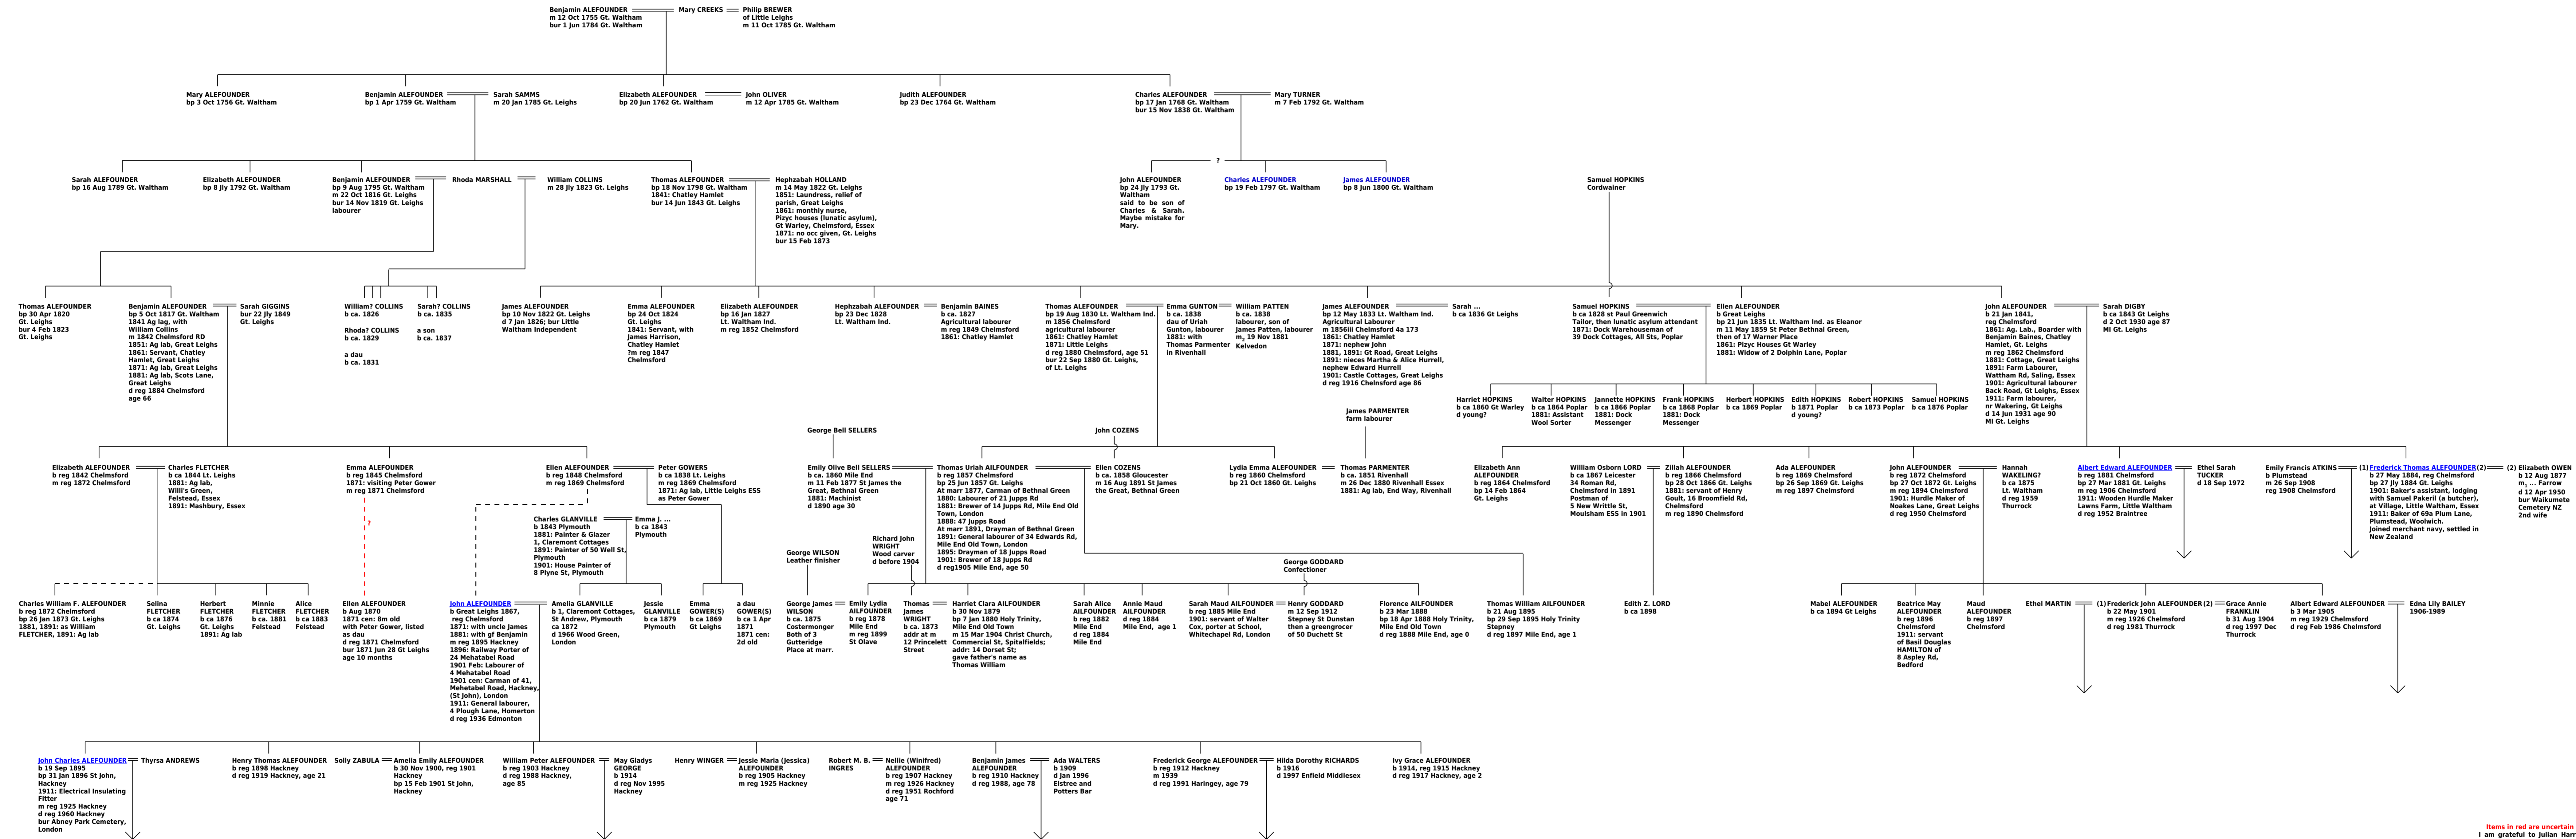

Alefounder of Great Waltham