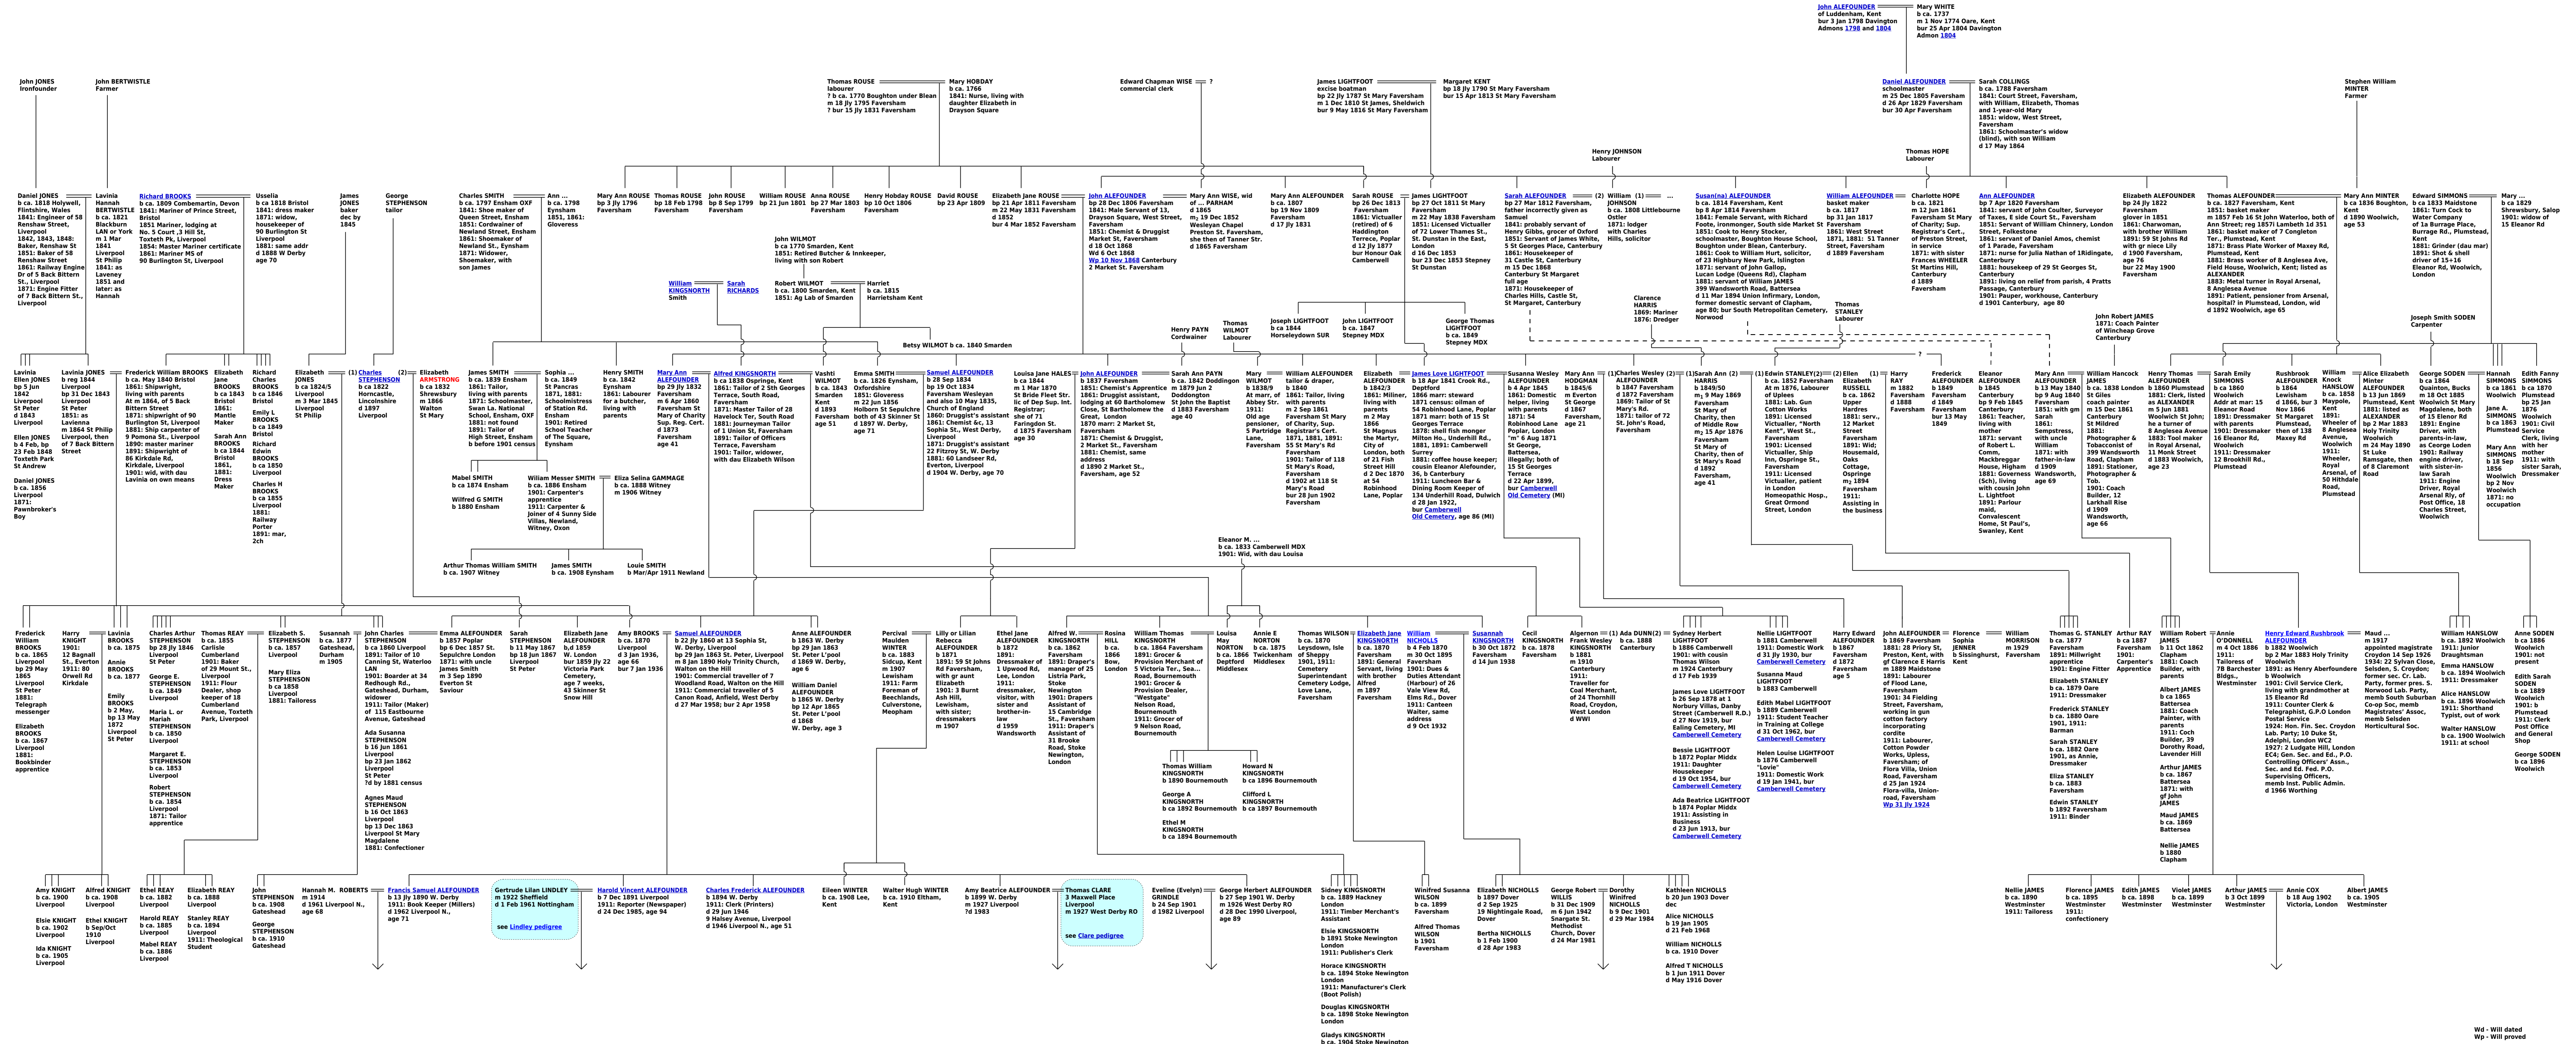

Alefounder of Faversham

E s u m g e n e r e g a t u s - P l a n t u s

Stephen William
MINTER
Farmer