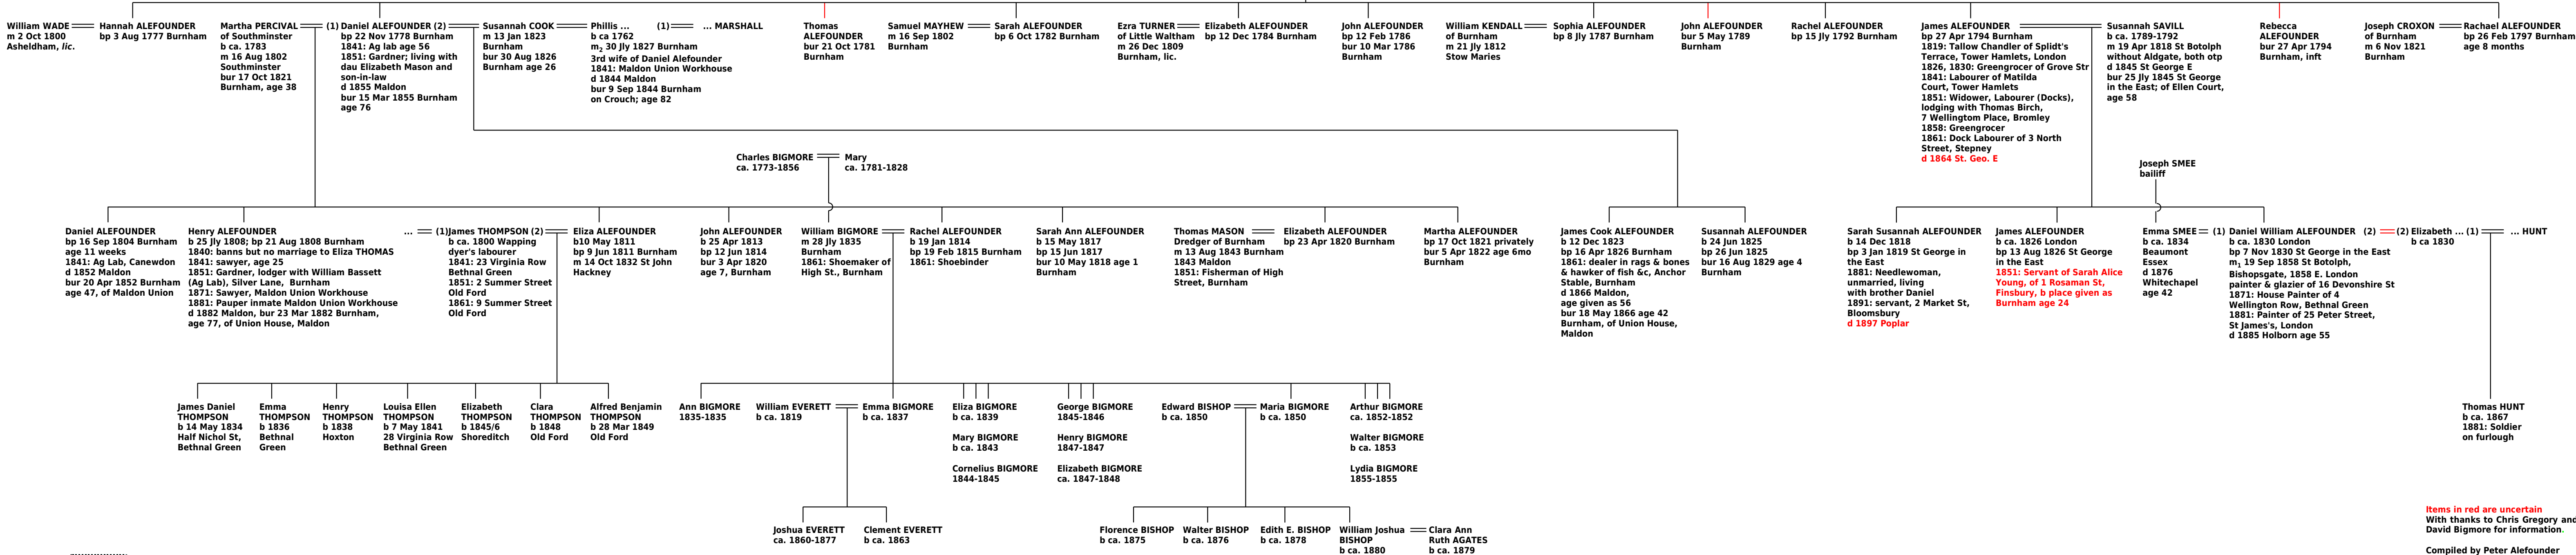

Alefounder of Burnham, Essex

Daniel ALEFOUNDER
b ca. 1743
m 6 Jly 1776
bur 12 Apr 1829 age 86
Burnham

Hannah TYTCH
of Cricksea
b ca. 1755
bur 10 Jan 1817
Burnham age 62

Items in red are uncertain
With thanks to Chris Gregory and David Bigmore for information.